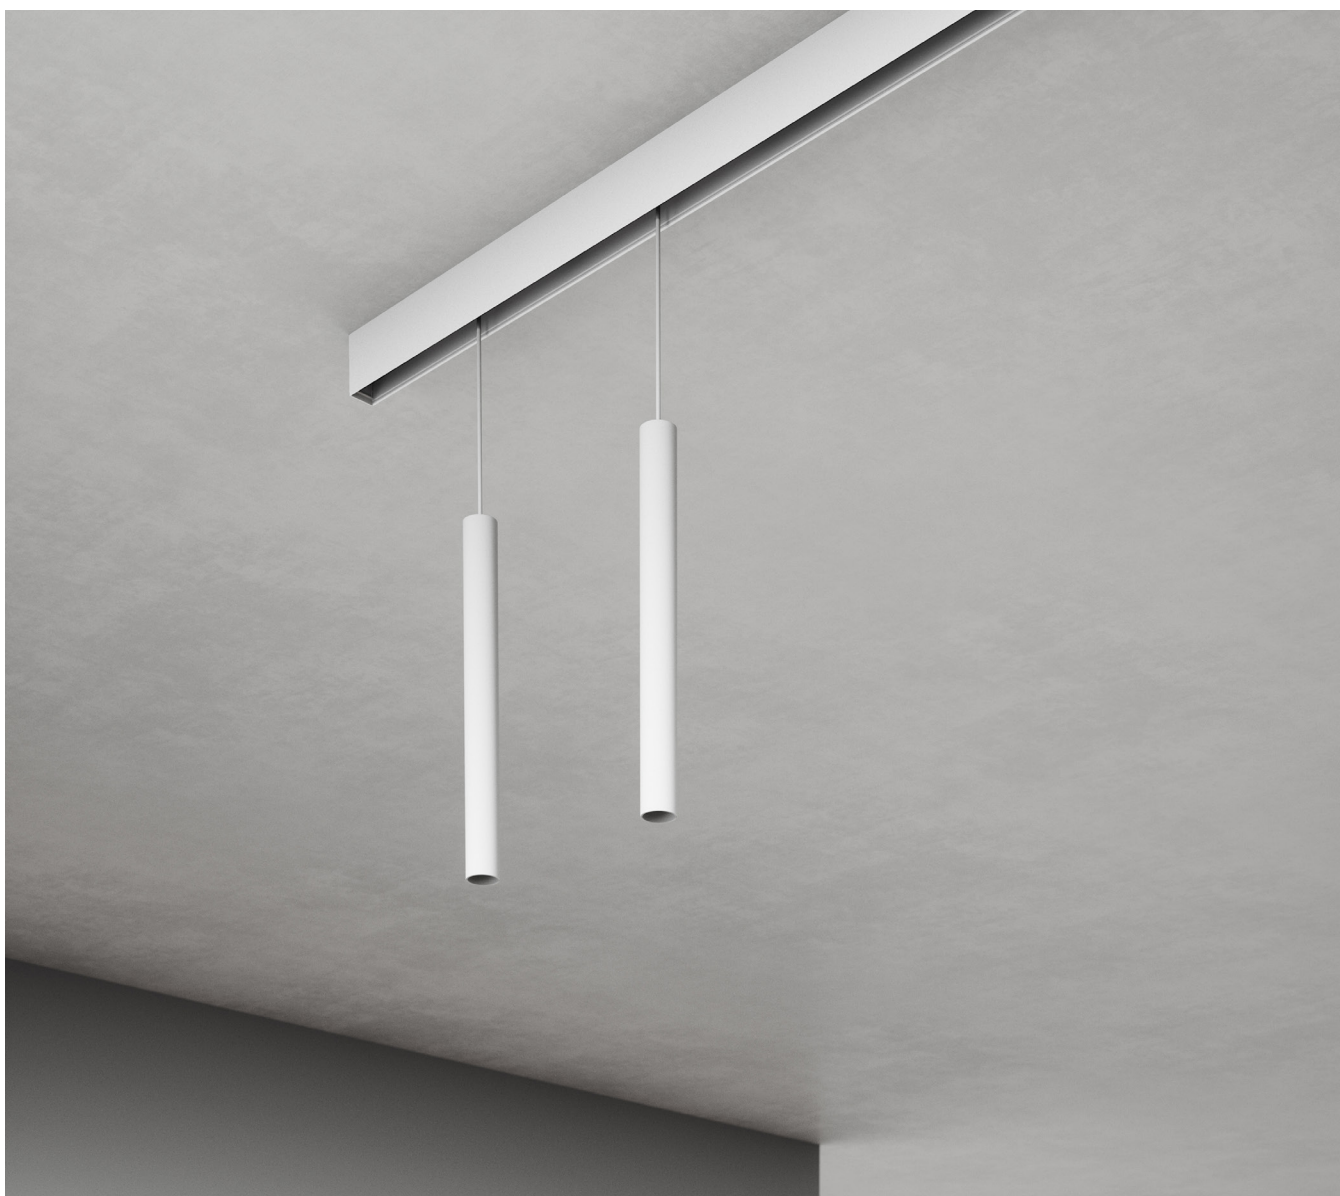

FLOW SYSTEM / HANGING RAIN

Clight

Hanging RAIN

- Clean minimal design.
- Diffused light effect.
- Available in different finishes.
- Integration with Low Voltage.
- DALI version available.
- CRI 90.

OPTIONS