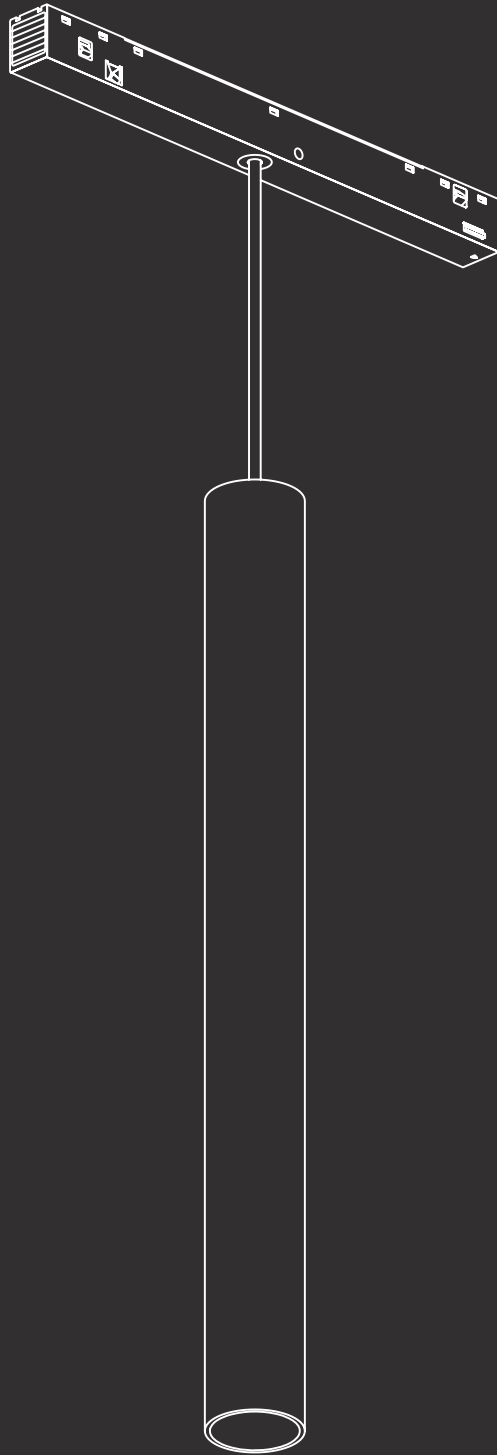

FLOW SYSTEM / HANGING RAIN

Clight

Hanging RAIN

- Clean minimal design.
- Diffused light effect.
- Available in different finishes.
- Integration with Low Voltage.
- DALI version available.
- CRI 90.

OPTIONS

Hanging RAIN

lm	K	W	Control	Lens	Dimming
476	3000	8	On-Off	27°	0-10V* 15278
					DALI* 15279

* not included

HEADQUARTER

Beit Ha-Defus St. 12
9548315 Jerusalem
Israel

SHOWROOM

Hatnufa 7 St.
9342207 Jerusalem
Israel