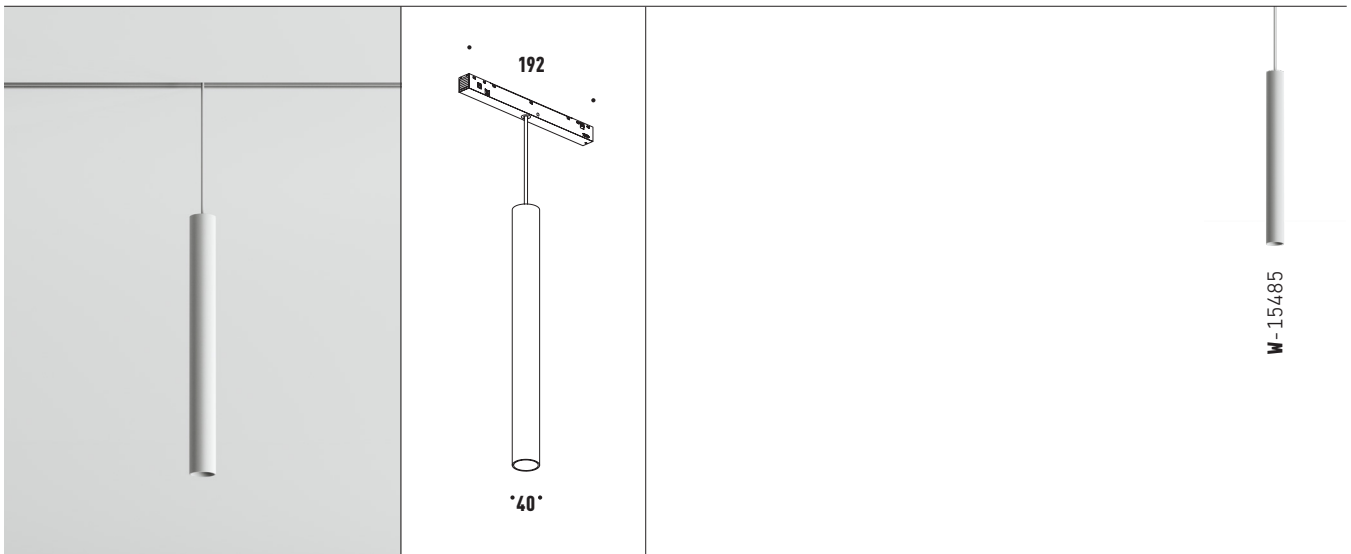

FLOW SYSTEM / HANGING RAIN

Clight

Hanging RAIN

- Clean minimal design.
- Diffused light effect.
- Available in different finishes.
- Integration with Low Voltage.
- DALI version available.
- CRI 90.

OPTIONS