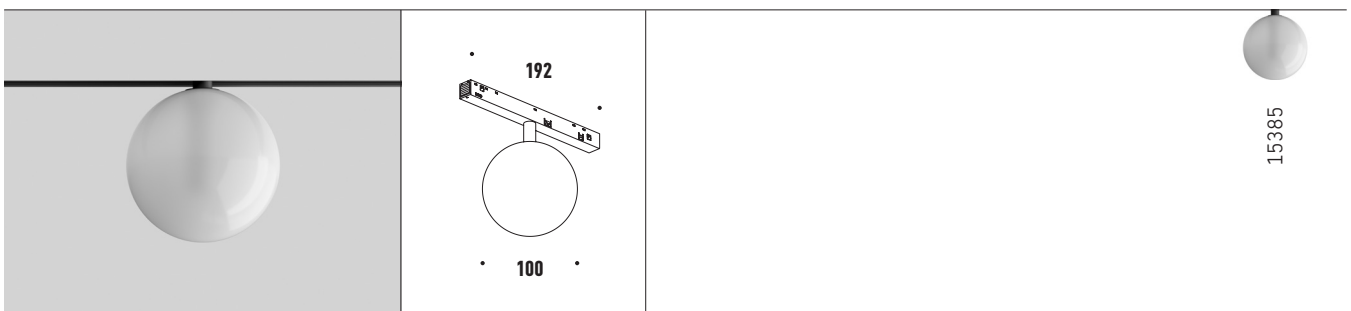

GLASS BALL

lm	K	W	Control	Lens	Dimming
216	3000	4.5	On-Off	90°	0-10V* 15278 DALI* 15279

* not included