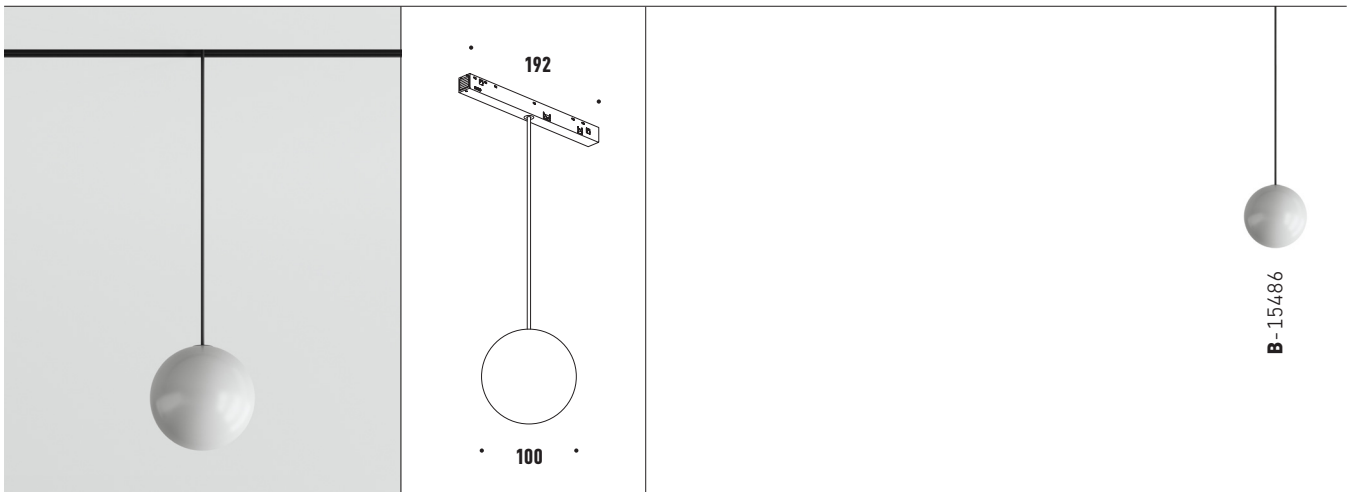

OPTIONS

Hanging GLASS BALL

lm	K	W	Control	Lens	Dimming
213	3000	5	On-Off	90°	0-10V* 15278 DALI* 15279