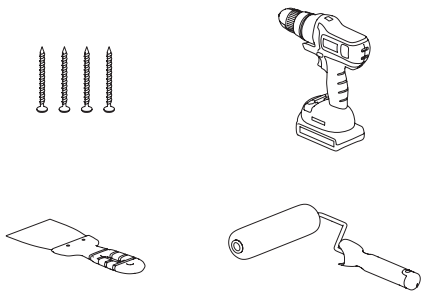

CONE 13W (Trim)

lm	K	W	Cut-out (mm)	Control	Lens	Dimming	Matt White*	Matt Black*
1289	3000	13	Ø58	On-Off	24°	TRIAC included 150* 15586	 15583	 15584

* not included

INSTALLATION

Lighting fixture & driver

Tool Kit

Installation is a simple process thanks to the innovative drill tool kit. Final finishing needs a minimum amount of plaster work.

1. Drilling the hole

2. Installation of the frame

3. Plastering & paint work