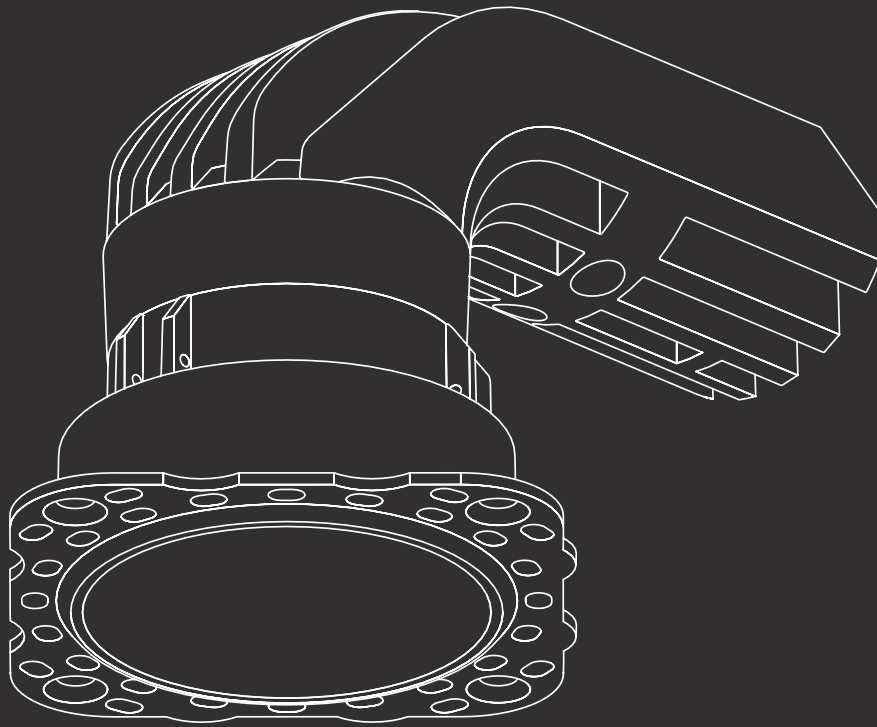

DOTTA SYSTEM / CONE 13W

Clight

CONE 13W

- Excellent optical control.
- Interchangeable lenses.
- Wide range of accessories.
- Integration with Low Voltage.
- Built-in dimmable driver (TRIAC).
- CRI 90.

OPTIONS

		 <p>W-15580 B-15581</p>
--	--	---

CONE 13W

lm	K	W	Cut-out (mm)	Control	Lens	Dimming	Tool Kit*	Round Trimless*
1289	3000	13	φ55*φ85	On-Off	24°	TRIAC included 150* 15586	 15585	 15582

		 <p>W-15580 B-15581</p>
---	---	---