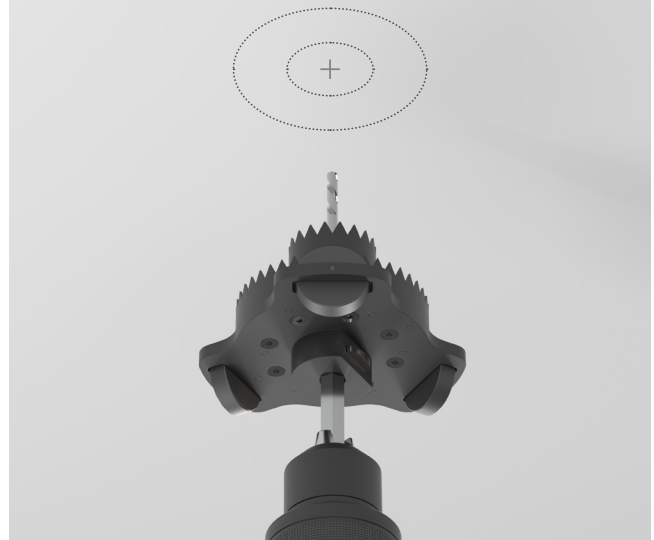

1. Drilling the hole