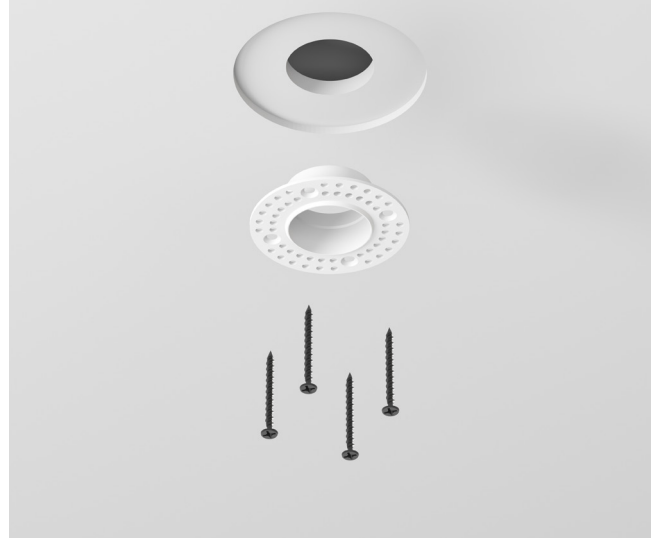

2. Installation of the frame