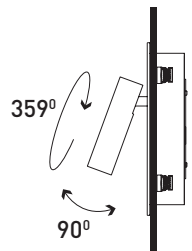

READING LIGHTS / NOVA RECESSED

Clight

NOVA Recessed

COB Reading Light

Nova Recessed brings the streamlined functionality of its surface-mounted sibling into a recessed design, offering a discreet lighting solution. With an adjustable head, it provides precise illumination for reading, making it an elegant and practical choice for bedrooms and hotel spaces.

- Wall luminaire
- Integrated COB LED
- Adjustable spotlight
- On/off switch
- Aluminum body
- Mechanical magnet light cover

LED	lm	K	W	INPUT mA	OPTIC	CUT OUT mm	Type	Colour	Item no.
COB	315	3000	3	700	45°	62x180	•	White	15395
								Black	15396
								White/gold	15397