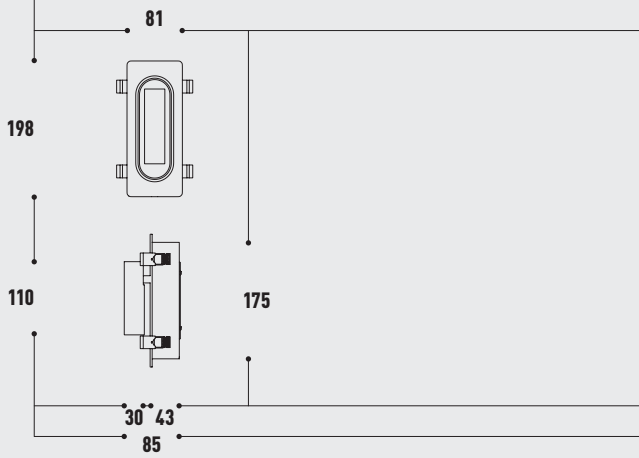

READING LIGHTS / NOVA RECESSED

Clight

NOVA Recessed

COB Reading Light

Nova Recessed brings the streamlined functionality of its surface-mounted sibling into a recessed design, offering a discreet lighting solution. With an adjustable head, it provides precise illumination for reading, making it an elegant and practical choice for bedrooms and hotel spaces.

- Wall luminaire
- Integrated COB LED
- Adjustable spotlight
- On/off switch
- Aluminum body
- Mechanical magnet light cover

LED	lm	K	W	INPUT mA	OPTIC	CUT OUT mm	Type	Colour	Item no.
COB	315	3000	3	700	45°	62x180	•	White	15395
								Black	15396
								White/gold	15397

CARTON	Size (L*W*H) cm	PCS	CBM	kg
•	55*45*21	20	0.052	12

HEADQUARTER

Beit Ha-Defus St. 12
9548315 Jerusalem
Israel

SHOWROOM

Hatnufa 7 St.
9342207 Jerusalem
Israel

LOGISTIC CENTER

Tsela ha-Har St. 47
7178127 Modein
Israel