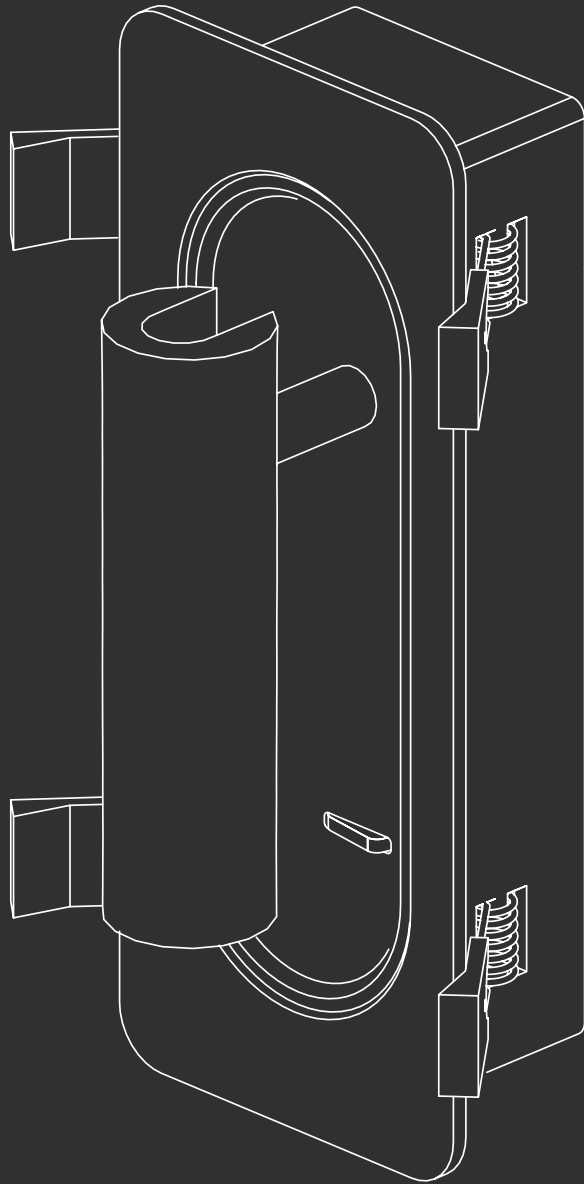

READING LIGHTS / NOVA RECESSED

Clight

NOVA Recessed

COB Reading Light

Nova Recessed brings the streamlined functionality of its surface-mounted sibling into a recessed design, offering a discreet lighting solution. With an adjustable head, it provides precise illumination for reading, making it an elegant and practical choice for bedrooms and hotel spaces.

- Wall luminaire
- Integrated COB LED
- Adjustable spotlight
- On/off switch
- Aluminum body
- Mechanical magnet light cover

LED	lm	K	W	INPUT mA	OPTIC	CUT OUT mm	Type	Colour	Item no.
COB	315	3000	3	700	45°	62x180	•	White	15395
								Black	15396
								White/gold	15397