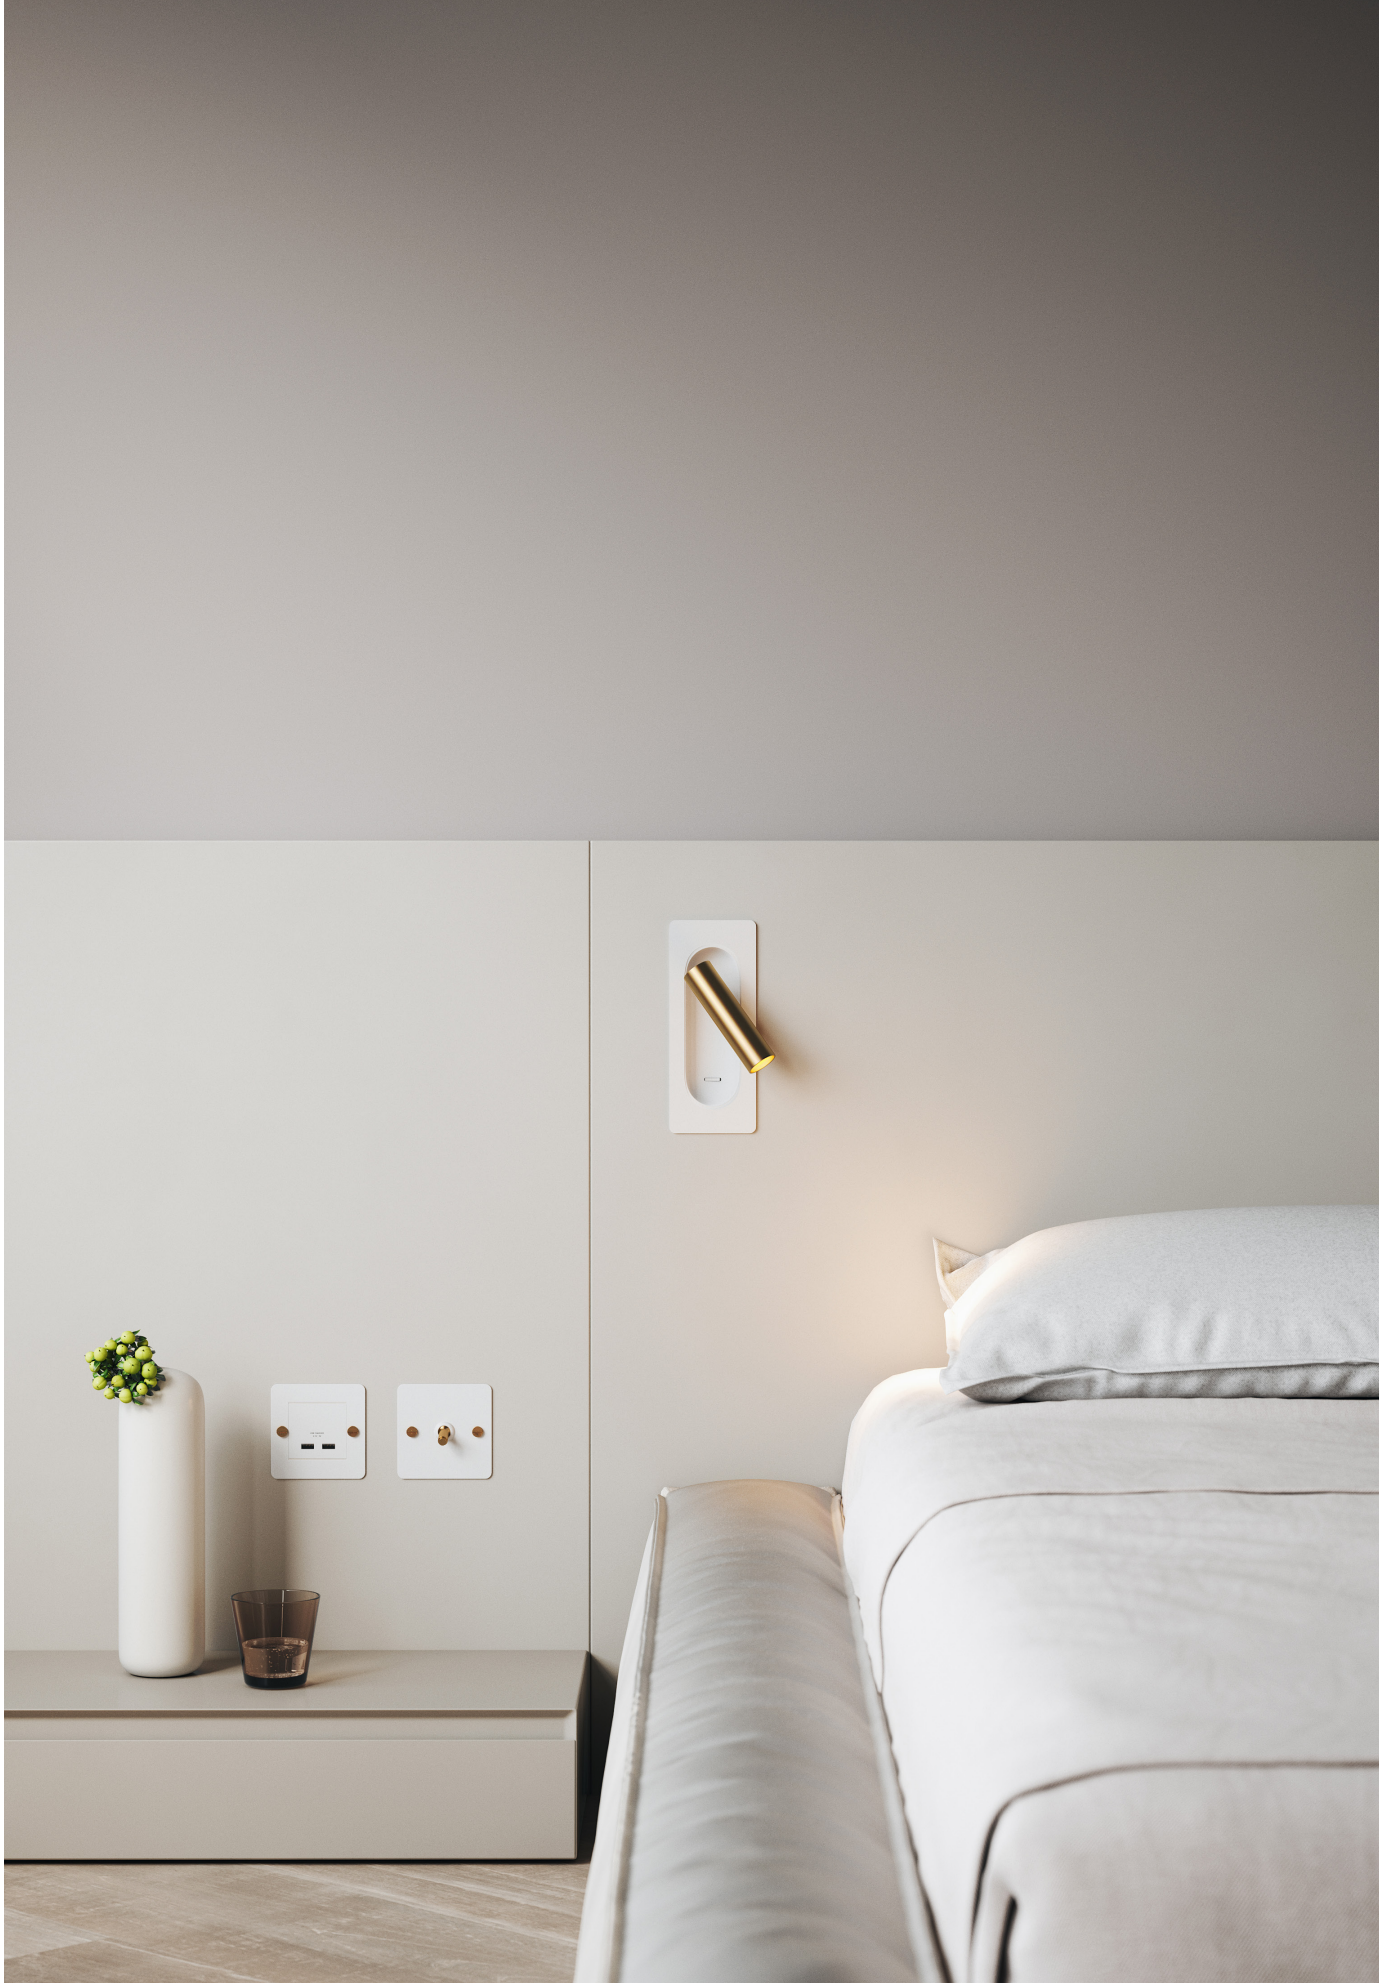

READING LIGHTS / NOVA RECESSED

Clight

NOVA Recessed

COB Reading Light

Nova Recessed brings the streamlined functionality of its surface-mounted sibling into a recessed design, offering a discreet lighting solution. With an adjustable head, it provides precise illumination for reading, making it an elegant and practical choice for bedrooms and hotel spaces.

- Wall luminaire
- Integrated COB LED
- Adjustable spotlight
- On/off switch
- Aluminum body
- Mechanical magnet light cover

LED	lm	K	W	INPUT mA	OPTIC	CUT OUT mm	Type	Colour	Item no.
COB	315	3000	3	700	45°	62x180	•	White	15395
								Black	15396
								White/gold	15397