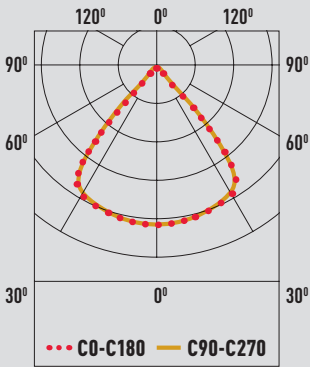

- Wall luminaire
- Integrated COB LED
- Adjustable spotlight
- On/off switch
- Aluminum body
- Mechanical magnet light cover

LED	lm	K	W	INPUT mA	OPTIC	CUT OUT mm	Type	Colour	Item no.
COB	315	3000	3	700	45°	62x180	•	White	15395
								Black	15396
								White/gold	15397