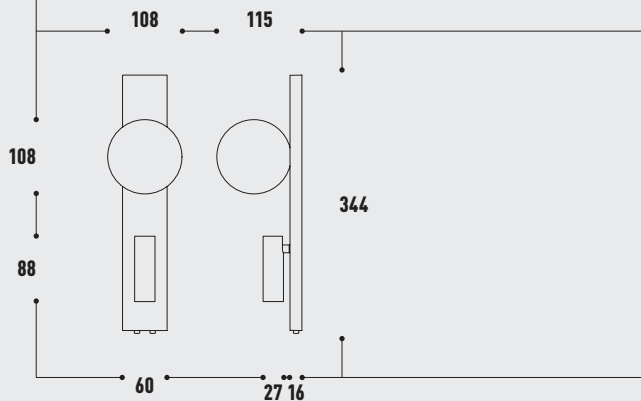

- Wall luminaire
- Reading light
- Adjustable spotlight
- Integrated COB LED
- Aluminum body

LED	lm	K	W	INPUT mA	OPTIC	CUT OUT mm	Type	Colour	Item no.
COB	177/118	3000	3.6/1.5	-	18°	-	•	White	15473
								Black	15474
								Gold	15475

Glassball

DIAM	LUX
2.0 m	14 lx
4.0 m	4 lx
6.0 m	2 lx
8.0 m	1 lx

Reading Light

DIAM	LUX	DIST
0.4 m	425 lx	1 m
0.8 m	106 lx	2 m
1.2 m	47 lx	3 m
1.6 m	27 lx	4 m

CARTON	Size (L*W*H) cm	PCS	CBM	kg
•	64.5*37*29.5	10	0.07	7.1