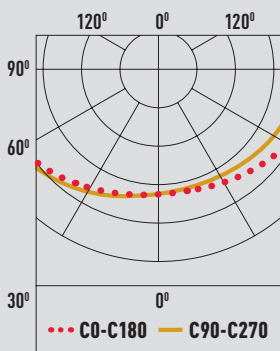

Glassball

DIAM	LUX
2.0 m	14 lx
4.0 m	4 lx
6.0 m	2 lx
8.0 m	1 lx

Reading Light

DIAM	LUX	DIST
0.4 m	425 lx	1 m
0.8 m	106 lx	2 m
1.2 m	47 lx	3 m
1.6 m	27 lx	4 m

CARTON	Size (L*W*H) cm	PCS	CBM	kg
•	64.5*37*29.5	10	0.07	7.1