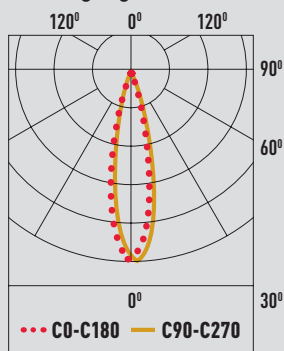

- Wall luminaire
- Reading light
- Adjustable spotlight
- Integrated COB LED
- Aluminum body

LED	lm	K	W	INPUT mA	OPTIC	CUT OUT mm	Type	Colour	Item no.
COB	177/118	3000	3.6/1.5	-	18°	-	•	White	15473
								Black	15474
								Gold	15475

Glassball

DIAM	LUX
2.0 m	14 lx
4.0 m	4 lx
6.0 m	2 lx
8.0 m	1 lx

Reading Light

DIAM	LUX	DIST
0.4 m	425 lx	1 m
0.8 m	106 lx	2 m
1.2 m	47 lx	3 m
1.6 m	27 lx	4 m

CARTON	Size (L*W*H) cm	PCS	CBM	kg
•	64.5*37*29.5	10	0.07	7.1