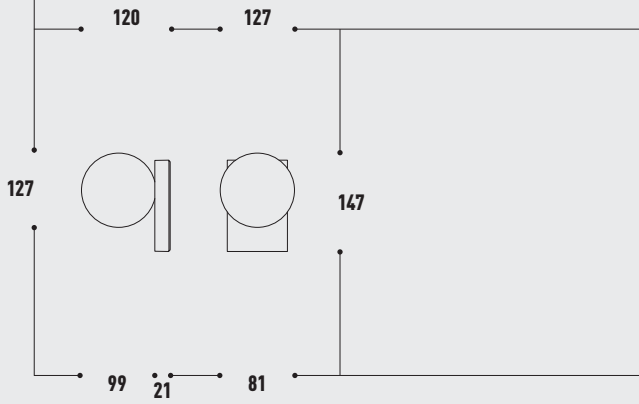

- Wall luminaire
- Integrated COB LED
- Aluminum body

LED	lm	K	W	INPUT mA	OPTIC	CUT OUT mm	Type	Colour	Item no.
COB	243	3000	4	-	-	-	•	White	15476
								Black	15477
								Gold	15478

DIAM	LUX	DIST	Type
0.4 m	425 lx	1 m	•
0.8 m	106 lx	2 m	
1.2 m	47 lx	3 m	
1.6 m	27 lx	4 m	

CARTON	Size (L*W*H) cm	PCS	CBM	kg
•	64.5*32*32	20	0.066	9.6

HEADQUARTER

Hatnufa 7 St.
9342207 Jerusalem
Israel

LOGISTIC CENTER

Tsela ha-Har St. 47
7178127 Modein
Israel

T +972 (2) 6727811/2

F +972 (2) 6727813