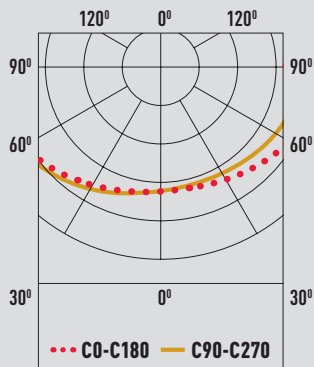

WALL LIGHTS / VENTO

Clight

VENTO

WALL Light

VENTO, crafted with clean lines and curves, features a glass shade that softly diffuses light. The sphere-shaped lampshade is supported by a base available in gold, black, and white finishes. Its versatile charm effortlessly suits any type of indoor space – whether wet or not – including bedrooms, living rooms, dining areas, and bathrooms.

- Wall luminaire
- Integrated COB LED
- Aluminum body

LED	lm	K	W	INPUT mA	OPTIC	CUT OUT mm	Type	Colour	Item no.
COB	243	3000	4	-	-	-	•	White	15476
								Black	15477
								Gold	15478

DIAM	LUX	DIST	Type
0.4 m	425 lx	1 m	•
0.8 m	106 lx	2 m	
1.2 m	47 lx	3 m	
1.6 m	27 lx	4 m	