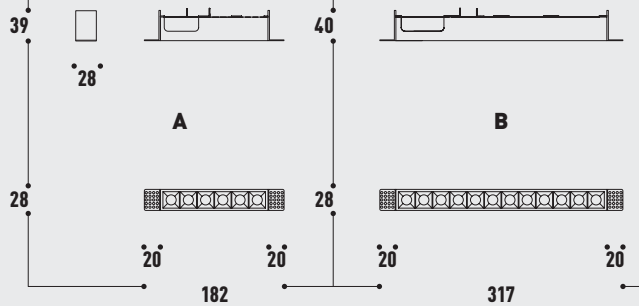

- Trimless application
- Integrated COB LED
- Anti glare effect
- CRI 90

LED	lm	K	W	INPUT	OPTIC	CUT OUT mm	Type	Colour	Item no.
COB	639	3000	6	200-240V	33°	150x30	A	Black	15479
								White	15480
COB	1125	3000	12	200-240V	33°	285x30	B	Black	15481
								White	15482

DIAM	LUX	DIST	
0.6 m	1063 lx		A
0.6 m	1864 lx	1 m	B
1.2 m	266 lx		
1.2 m	466 lx	2 m	
1.8 m	118 lx		
1.8 m	207 lx	3 m	
2.3 m	66 lx		
2.4 m	117 lx	4 m	

CARTON	Size (L*W*H) cm	PCS	CBM	kg
A	30*30*23	20	0.023	7.4
B	46*34*26	30	0.041	17.4