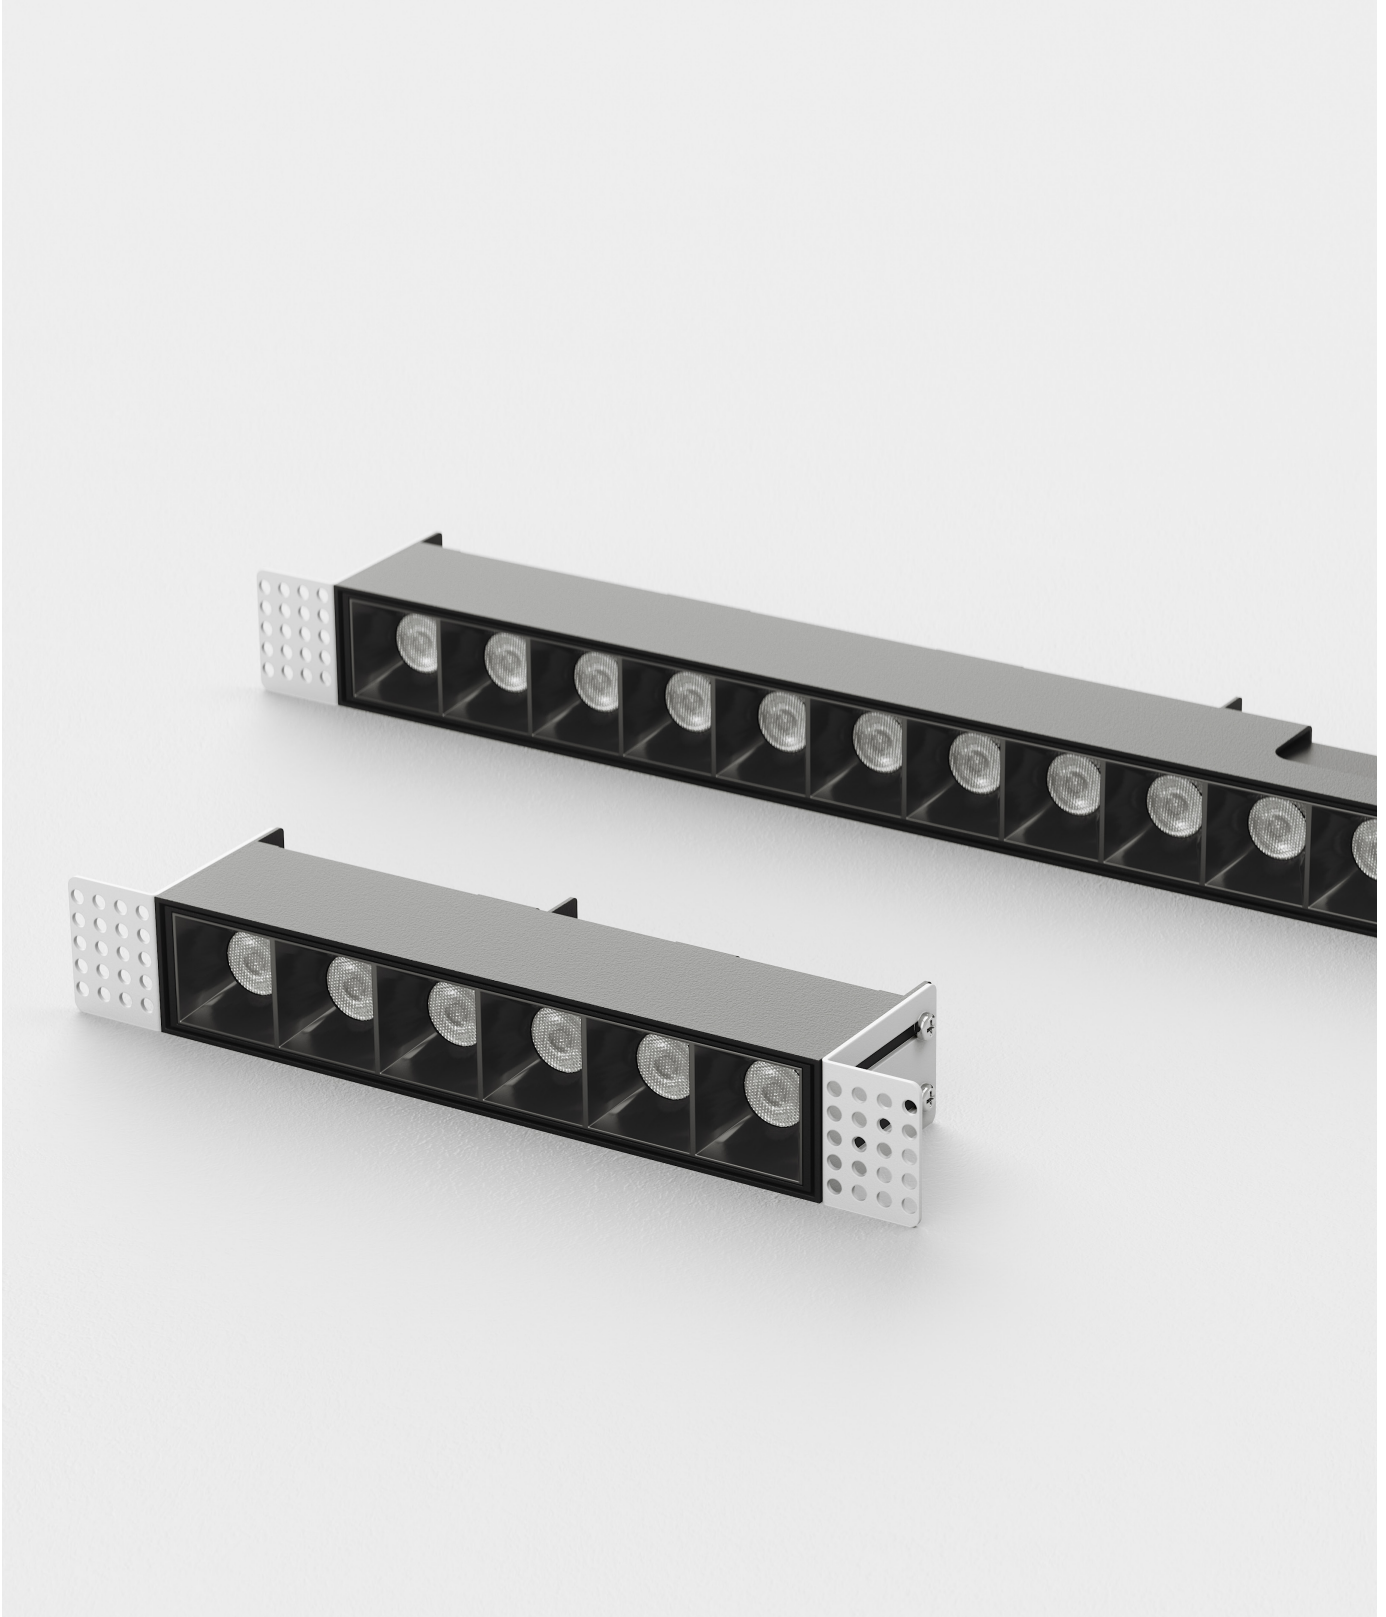

COB DOWNLIGHTS / DOTS TRIMLESS

Clight

DOTS Trimless

CREE Downlight

DOTS Trimless, a modern luminaire seamlessly melding with your ceiling for a sleek, uninterrupted look. Offering two versatile length options, DOTS Trimless provides low-glare lighting that harmonizes with any architectural setting, delivering a clean and stylish ceiling aesthetic. Plus, it boasts a high color rendering index (CRI 90), ensuring vibrant and true-to-life illumination.

- Trimless application
- Integrated COB LED
- Anti glare effect
- CRI 90

LED	lm	K	W	INPUT	OPTIC	CUT OUT mm	Type	Colour	Item no.
COB	639	3000	6	200-240V	33°	150x30	A	Black	15479
								White	15480
COB	1125	3000	12	200-240V	33°	285x30	B	Black	15481
								White	15482

DIAM	LUX	DIST	
0.6 m	1063 lx		A
0.6 m	1864 lx	1 m	B
1.2 m	266 lx		
1.2 m	466 lx	2 m	
1.8 m	118 lx		
1.8 m	207 lx	3 m	
2.3 m	66 lx		
2.4 m	117 lx	4 m	

CARTON	Size (L*W*H) cm	PCS	CBM	kg
A	30*30*23	20	0.023	7.4
B	46*34*26	30	0.041	17.4