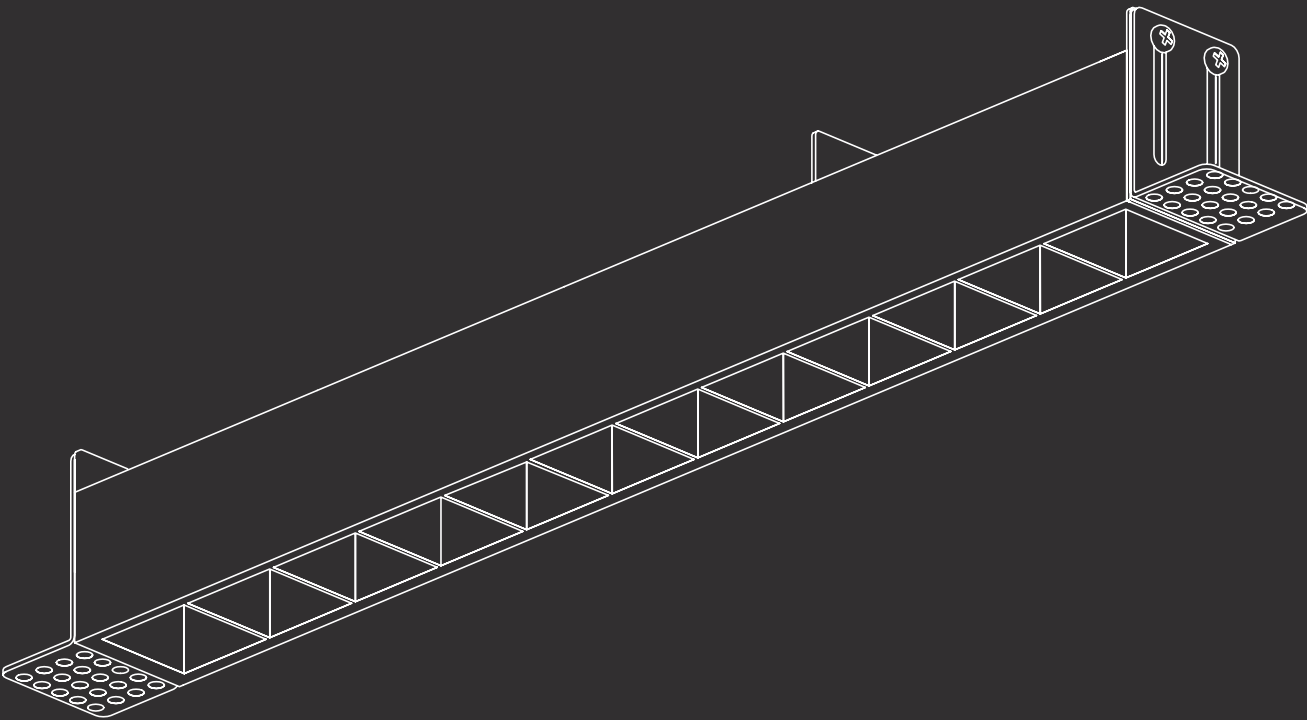

COB DOWNLIGHTS / DOTS TRIMLESS

Clight

DOTS Trimless

CREE Downlight

DOTS Trimless, a modern luminaire seamlessly melding with your ceiling for a sleek, uninterrupted look. Offering two versatile length options, DOTS Trimless provides low-glare lighting that harmonizes with any architectural setting, delivering a clean and stylish ceiling aesthetic. Plus, it boasts a high color rendering index (CRI 90), ensuring vibrant and true-to-life illumination.

- Trimless application
- Integrated COB LED
- Anti glare effect
- CRI 90

LED	lm	K	W	INPUT	OPTIC	CUT OUT mm	Type	Colour	Item no.
COB	639	3000	6	200-240V	33°	150x30	A	Black	15479
								White	15480
COB	1125	3000	12	200-240V	33°	285x30	B	Black	15481
								White	15482

DIAM	LUX	DIST	
0.6 m	1063 lx		A
0.6 m	1864 lx	1 m	B
1.2 m	266 lx		
1.2 m	466 lx	2 m	
1.8 m	118 lx		
1.8 m	207 lx	3 m	
2.3 m	66 lx		
2.4 m	117 lx	4 m	

CARTON	Size (L*W*H) cm	PCS	CBM	kg
A	30*30*23	20	0.023	7.4
B	46*34*26	30	0.041	17.4