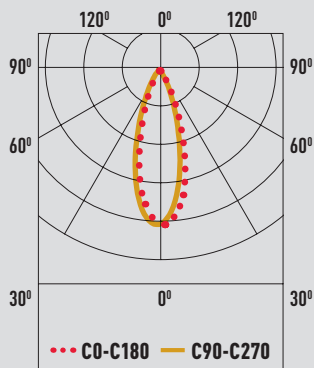

COB DOWNLIGHTS / DOTS TRIMLESS

Clight

DOTS Trimless

CREE Downlight

DOTS Trimless, a modern luminaire seamlessly melding with your ceiling for a sleek, uninterrupted look. Offering two versatile length options, DOTS Trimless provides low-glare lighting that harmonizes with any architectural setting, delivering a clean and stylish ceiling aesthetic. Plus, it boasts a high color rendering index (CRI 90), ensuring vibrant and true-to-life illumination.

- Trimless application
- Integrated COB LED
- Anti glare effect
- CRI 90

LED	lm	K	W	INPUT	OPTIC	CUT OUT mm	Type	Colour	Item no.
COB	639	3000	6	200-240V	33°	150x30	A	Black	15479
								White	15480
COB	1125	3000	12	200-240V	33°	285x30	B	Black	15481
								White	15482

DIAM	LUX	DIST	
0.6 m	1063 lx		A
0.6 m	1864 lx	1 m	B
1.2 m	266 lx		
1.2 m	466 lx	2 m	
1.8 m	118 lx		
1.8 m	207 lx	3 m	
2.3 m	66 lx		
2.4 m	117 lx	4 m	

CARTON	Size (L*W*H) cm	PCS	CBM	kg
A	30*30*23	20	0.023	7.4
B	46*34*26	30	0.041	17.4