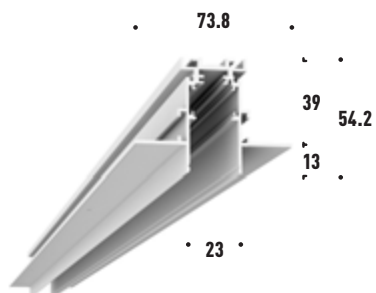

RECESSED

2m TRACK | 15324
3m TRACK | 15325
Different Lengths | upon request