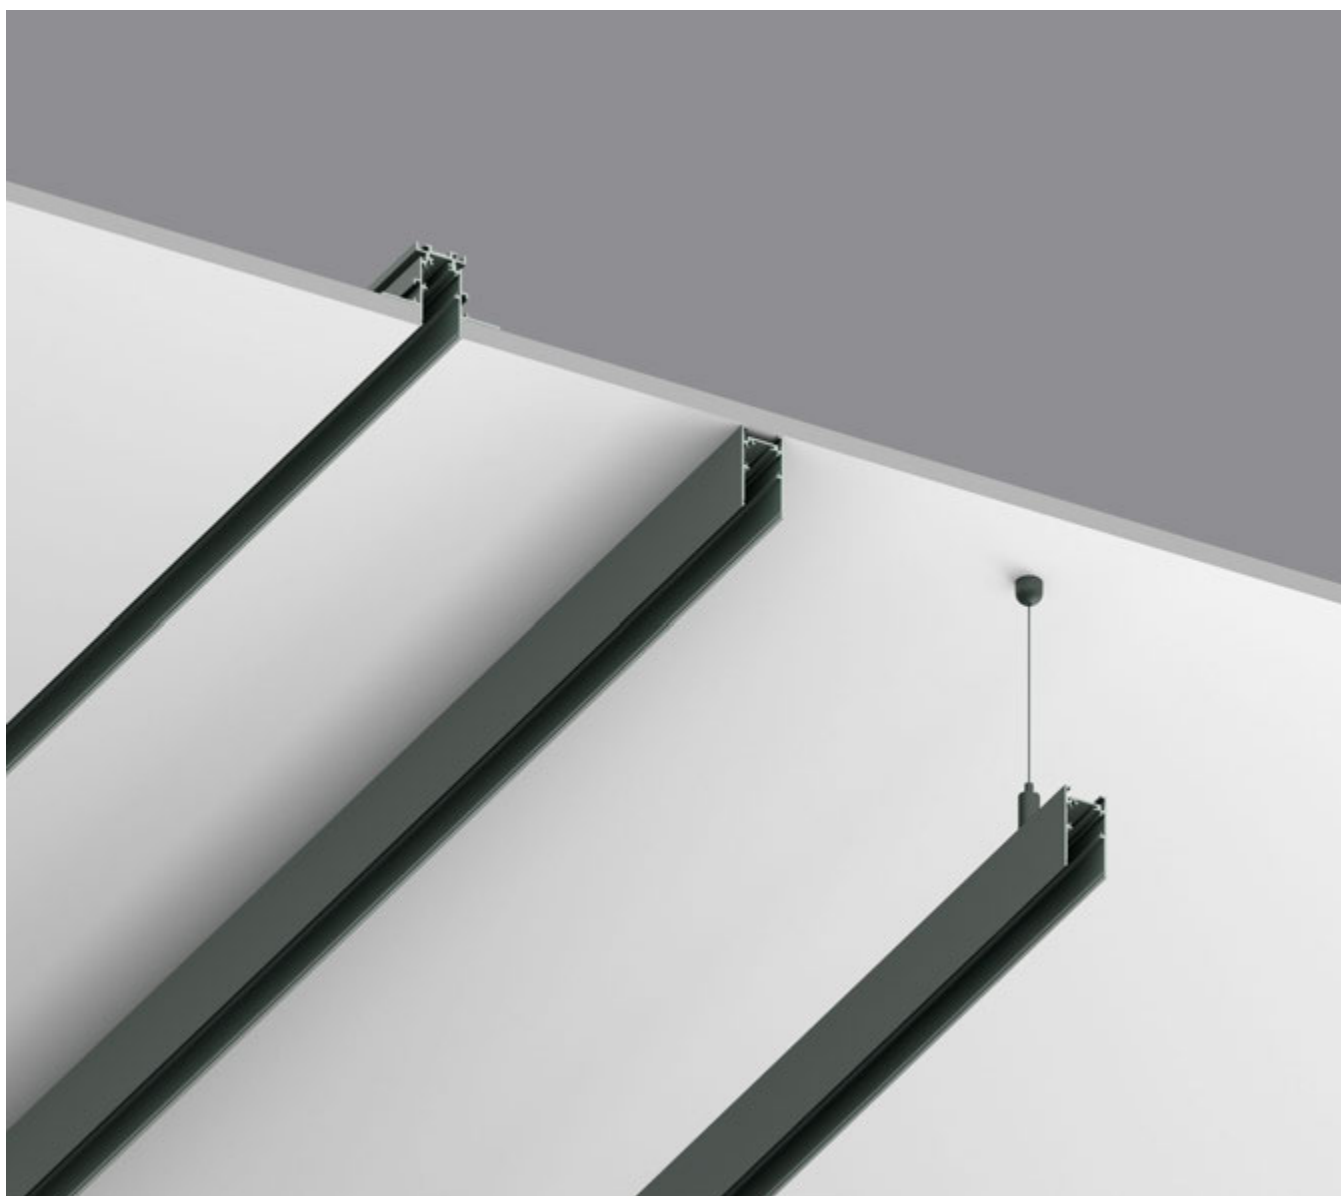

## RECESSED

2m TRACK | 15236  
 3m TRACK | 15237  
 Different Lengths | upon request

"L" CONNECTOR | 15238

"L" CONNECTOR IN | 15239

"L" CONNECTOR OUT | 15240

"T" CONNECTOR | 15379

"X" CONNECTOR | 15377