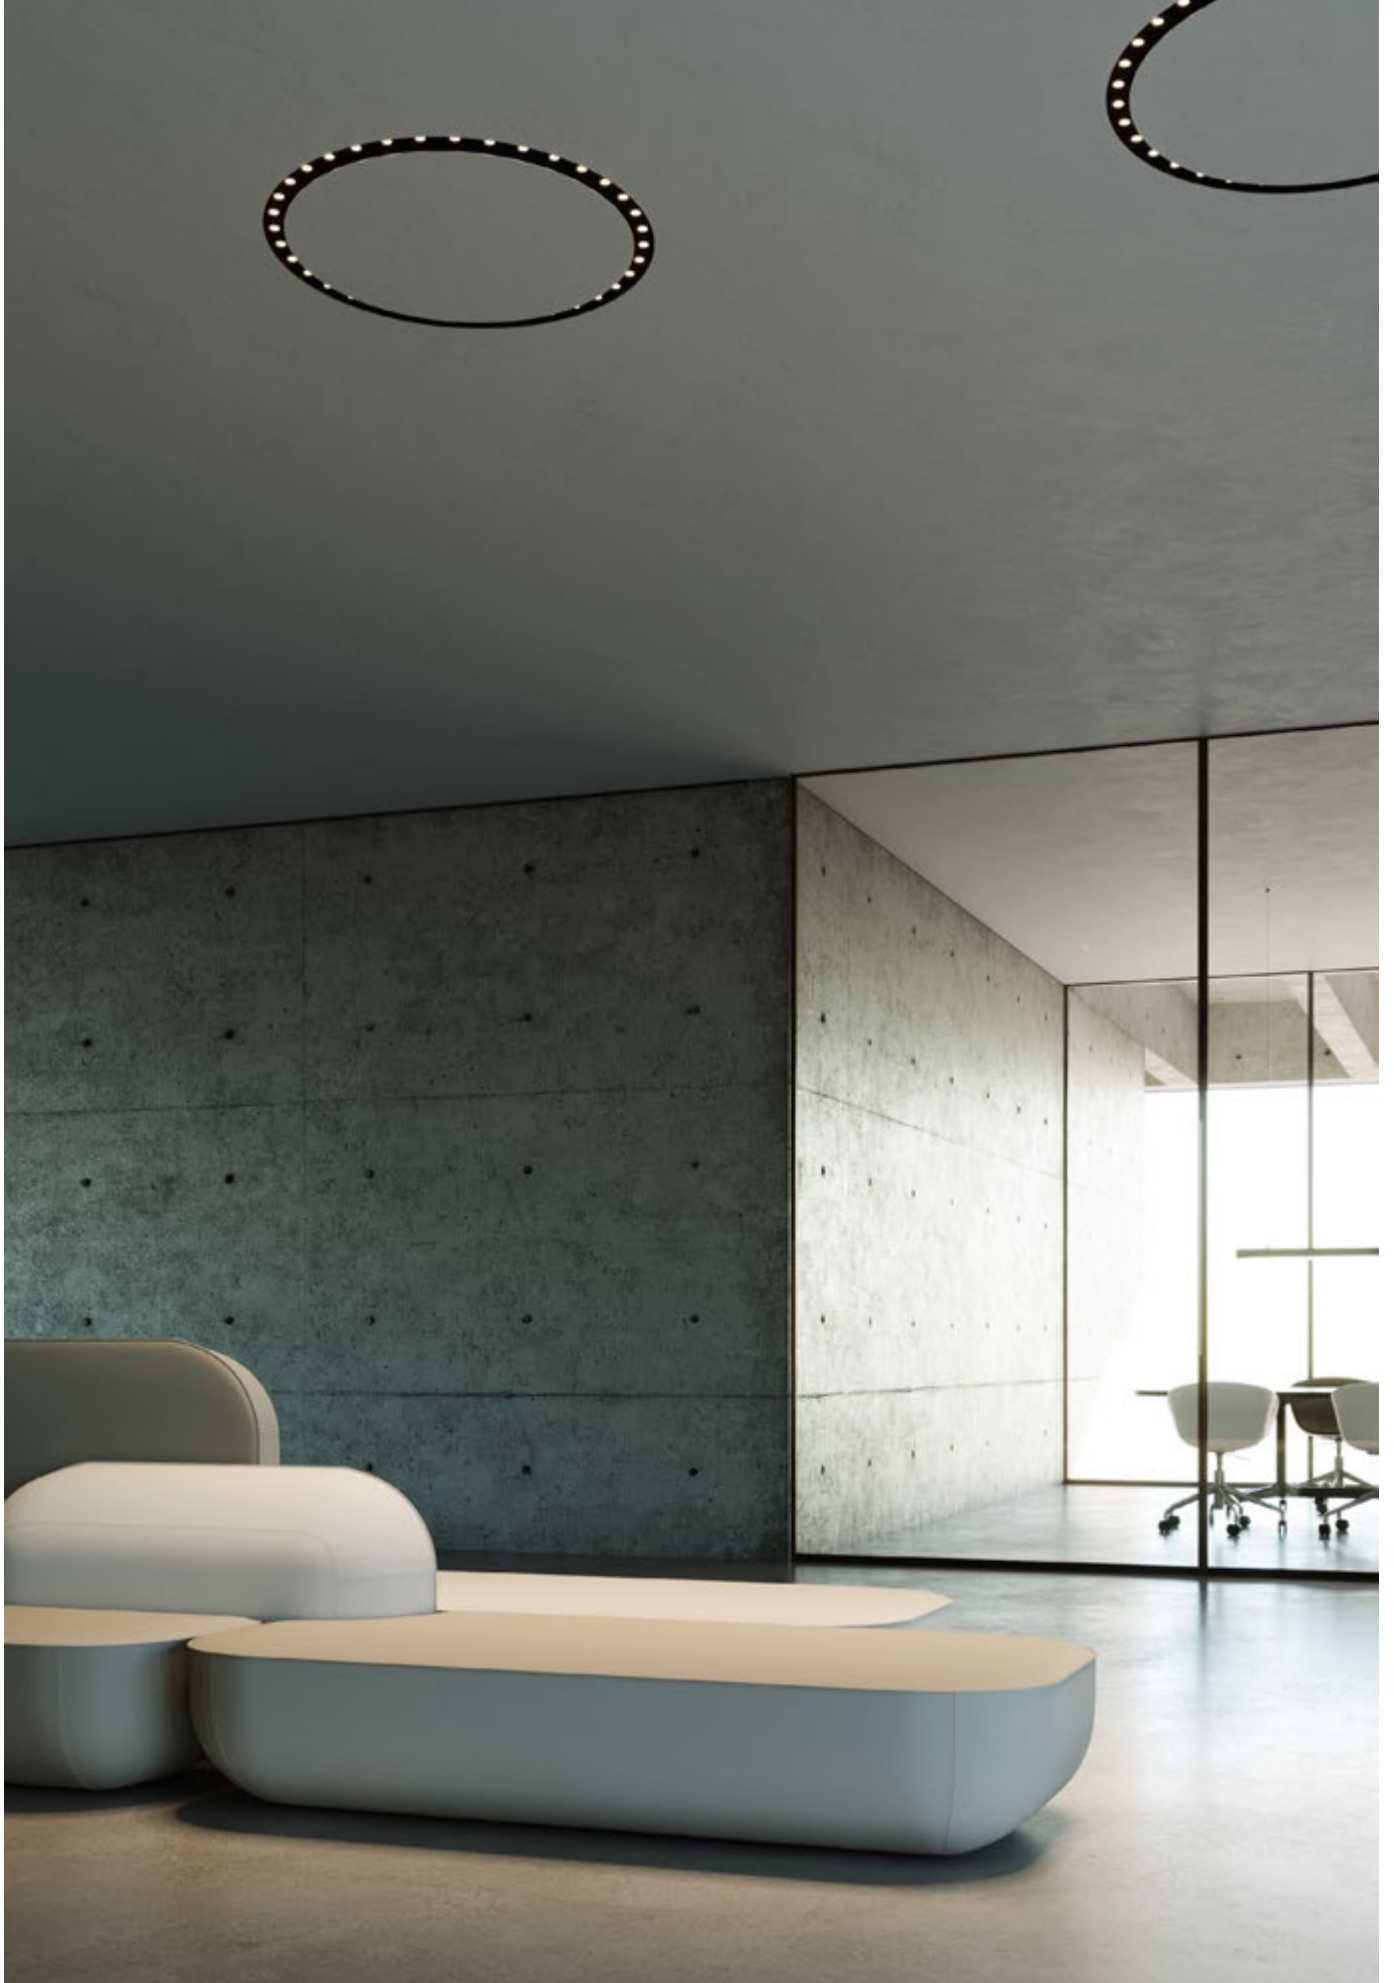

# MINI Lens

CREE Downlight

MINI-LENS is a high-end, modern linear luminaire which elegantly combines points of light. Comes in four different lengths, it is known as a low glare downlight that can be perfectly incorporated into any architecture thanks to its extraordinary compact size.

# RING DOTS

COB Downlight

Circular, seamless recessed luminaires, which provides stunning and soft illumination. RING DOTS is designed to minimise the glare for high visual comfort. The installation is simple and the family is available in three diameters: 30, 60 or 90cm.