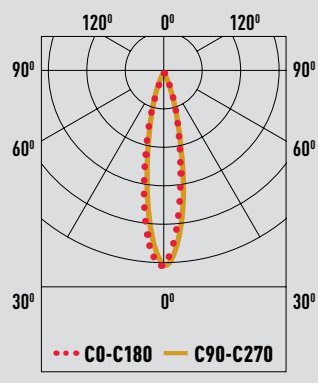

DIAM	LUX	DIST	
0.4 m	3427 lx	1 m	A
0.8 m	857 lx	2 m	
1.2 m	381 lx	3 m	
1.5 m	214 lx	4 m	

CARTON	Size (L*W*H) cm	PCS	CBM	kg
A	37*22.5*30	30	0.025	8.6

- Integrated COB LED
- Adjustable spotlight
- TRIAC dimmable
- CRI 90