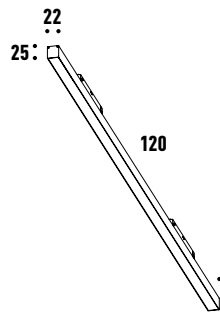

LIGHT STRIPE 60cm

lm	K	W	Control	Lens	Dimming
1090	3000	20	On-Off	90°	0-10V* 15278 DALI* 15279

B-15262

W-15337

LIGHT STRIPE 120cm

lm	K	W	Control	Lens	Dimming
1850	3000	30	On-Off	90°	0-10V* 15278 DALI* 15279

* not included