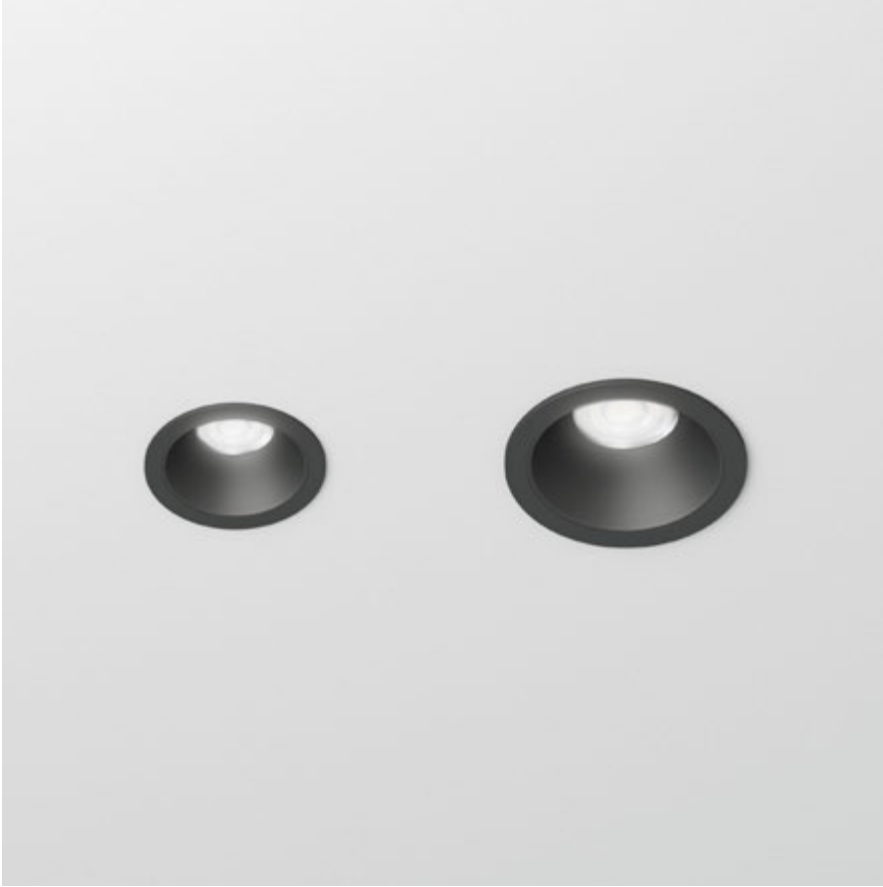

- Integrated COB LED
- Anti glare effect
- CRI 90