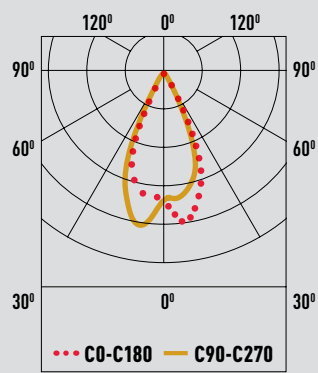

\* not included

CARTON	Size (L*W*H) cm	PCS	CBM	kg
A	59.5*23*17.5	20	0.024	6.9
B	55*31*23	20	0.039	10

- Integrated COB LED
- Wide range of accessories
- Adjustable spotlight
- TRIAC dimmable
- CRI 90

LED	lm	K	W	INPUT mA	OPTIC	CUT OUT mm	Type	Dimming
COB	590	3000	9	700	45°	-	C	TRIAC*
COB	1280	3000	13	350	38°	-	D	TRIAC*