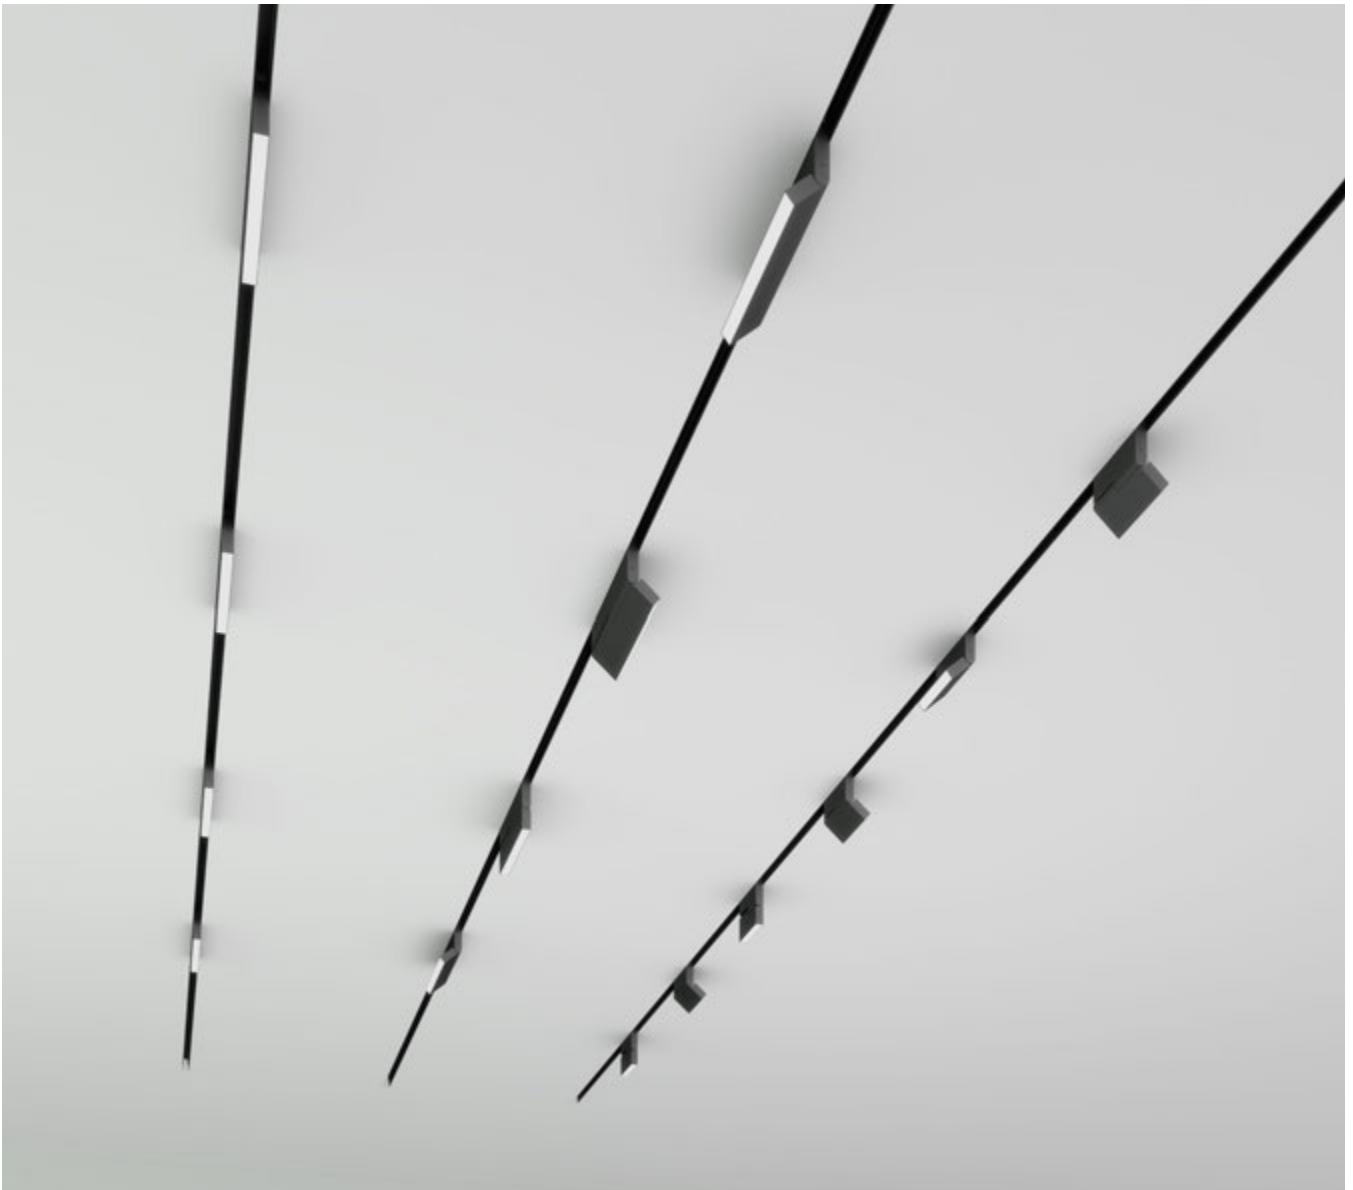

OUT

- Clean minimal design.
- Diffused light effect.
- Integration with Low Voltage.
- DALI version available.