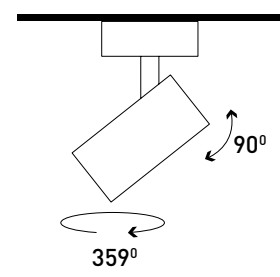

CARTON	Size (L*W*H) cm	PCS	CBM	kg
B	35*35*35	50	0.043	14.2