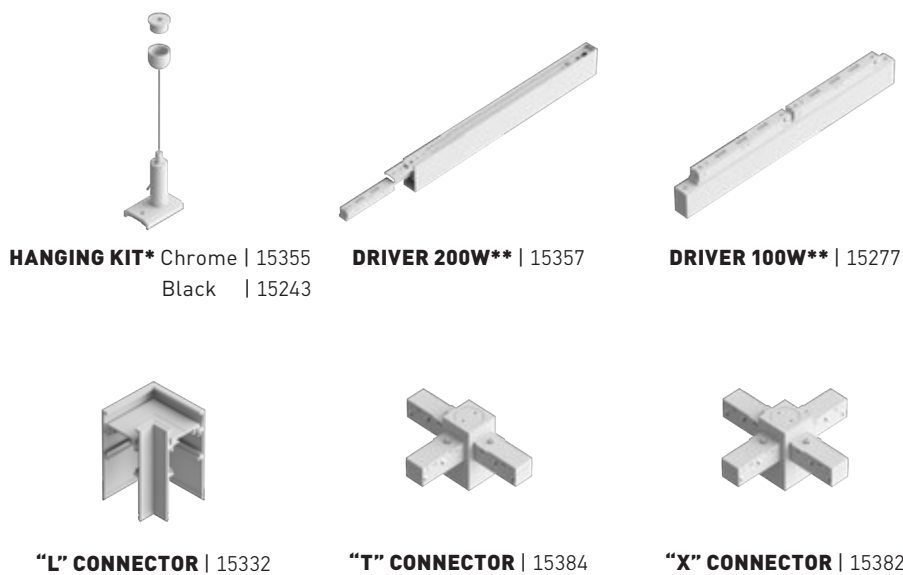

# TRACKS

- Low Voltage System.
- Minimal design.
- Different kinds of applications.
- Wide range of accessories.

## RECESSED

2m TRACK | 15324  
 3m TRACK | 15325  
 Different Lengths | upon request

## SURFACE/SUSPENDED\*

2m TRACK | 15330  
 3m TRACK | 15276  
 Different Lengths | upon request

CONNECTOR STRAIGHT | 15376

LIVE END | 15281

LIVE END DIM | 15333

CONNECTOR | 15334

\*\* Drivers to be used on surface tracks which will be installed on concrete.