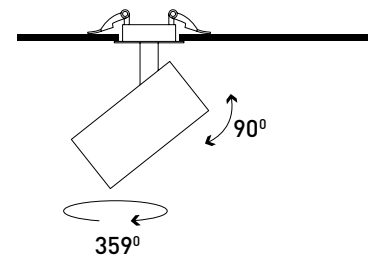

DIAM	LUX	DIST	
0.4 m	3427 lx	1 m	A
0.8 m	857 lx	2 m	
1.2 m	381 lx	3 m	
1.5 m	214 lx	4 m	

CARTON	Size (L*W*H) cm	PCS	CBM	kg
A	37*22.5*30	30	0.025	8.6

- Integrated COB LED
- Adjustable spotlight
- TRIAC dimmable
- CRI 90