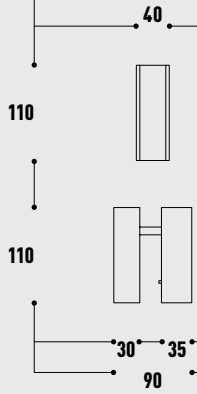

LED	lm	K	W	INPUT mA	OPTIC	CUT OUT mm	Type	Colour	Item no.
COB	315	3000	3	700	50°	-	•	White	15130
								Black	15131
								Black/gold	15132