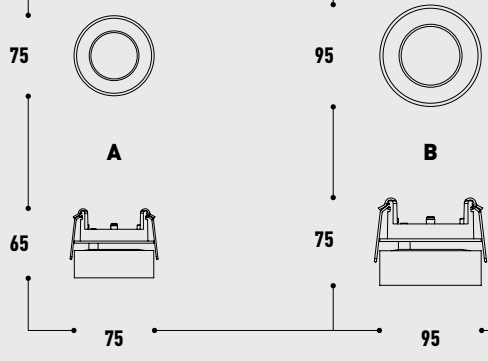

LED	lm	K	W	INPUT mA	OPTIC	CUT OUT mm	Type	Dimming
COB	590	3000	9	700	45°	75	A	TRIAC*
COB	1280	3000	13	350	38°	88	B	TRIAC*