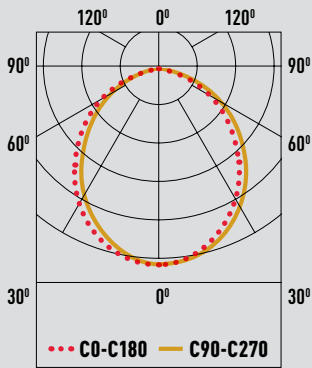

CARTON	Size (L*W*H) cm	PCS	CBM	kg
A	46*36.5*45.5	10	0.07	8.2
B	46*36.5*52.5	20	0.09	8.8