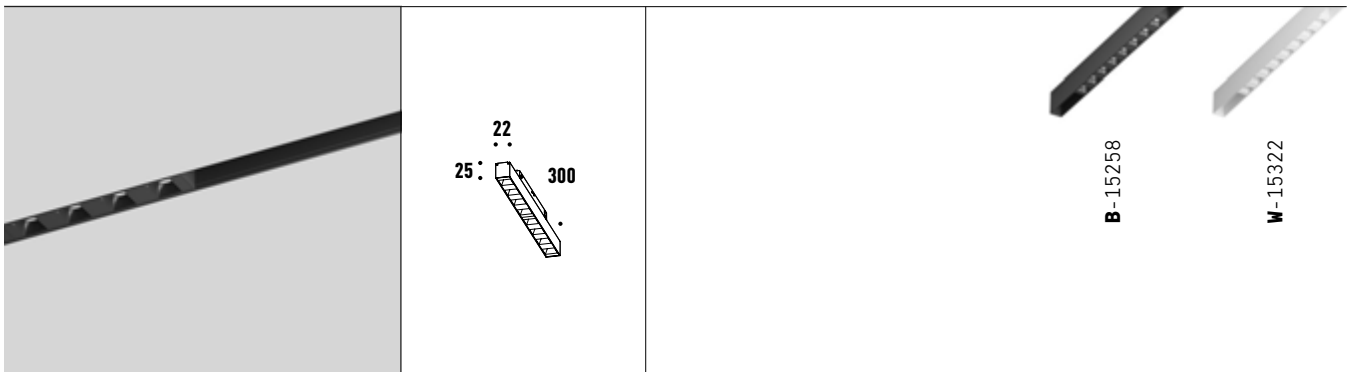

OPTIONS

DOTS 30cm

lm	K	W	Control	Lens
1320	3000	14	On-Off	24°

Dimming

0-10V*	15278
DALI*	15279