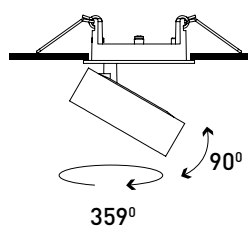

CARTON	Size (L*W*H) cm	PCS	CBM	kg
A	59.5*23*17.5	20	0.024	6.9
B	55*31*23	20	0.039	10