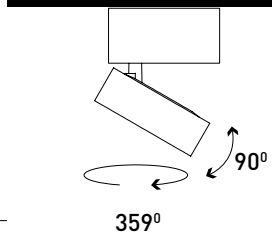

Chrome\* 15351

White\* 15353

\* not included

CARTON	Size (L*W*H) cm	PCS	CBM	kg
C	42*18*17.5	20	0.016	7.1
D	54.5*23*20.5	20	0.029	9.4