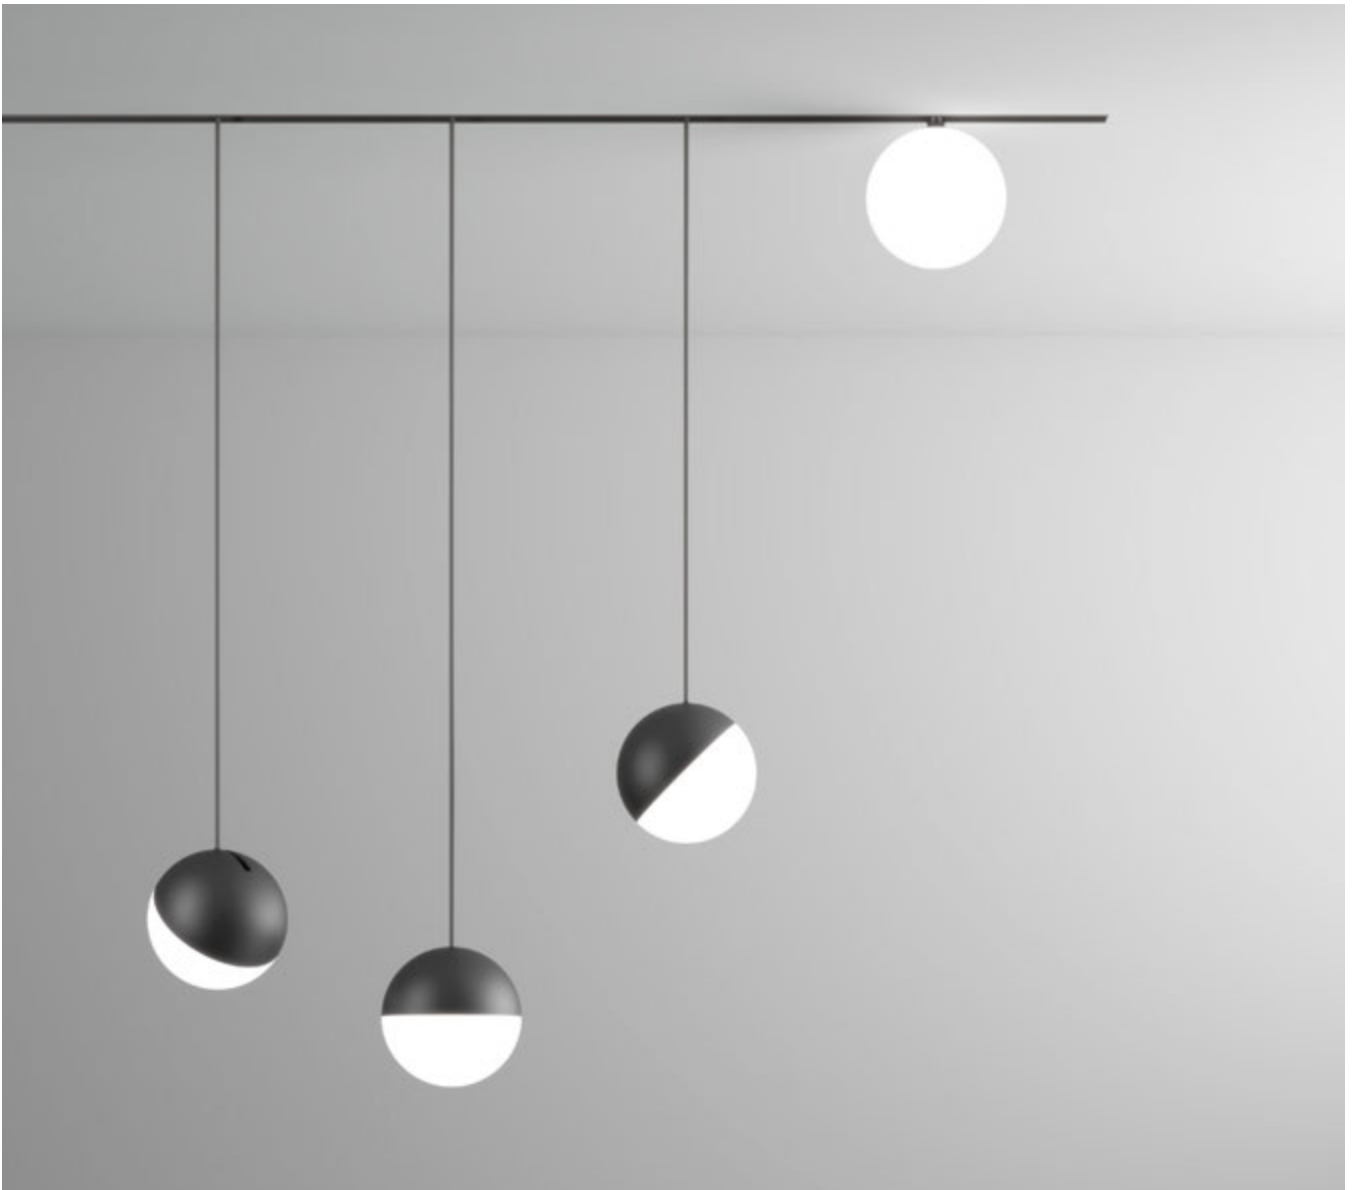

# MOON

- Clean minimal design.
- Diffused light effect.
- Available in different finishes.
- Integration with Low Voltage.
- DALI version available.