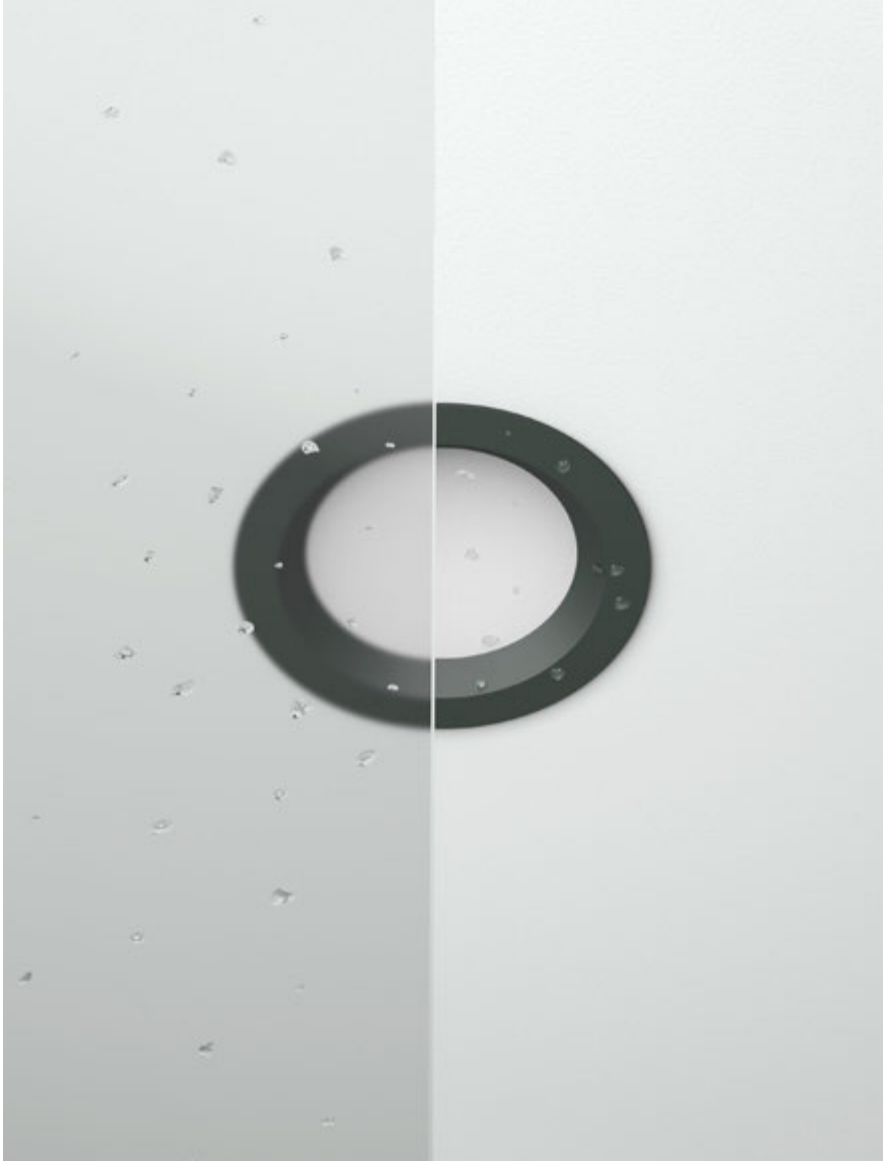

- High quality diffuser
- Integrated SMD backlight
- IP54 waterproof