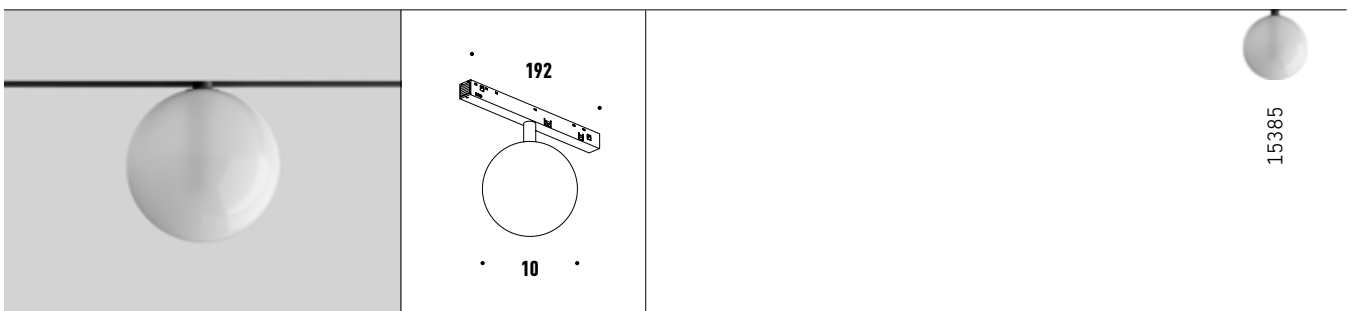

GLASS BALL

lm	K	W	Control	Lens	Dimming
216	3000	4.5	On-Off	90°	0-10V* 15278
					DALI* 15279

* not included