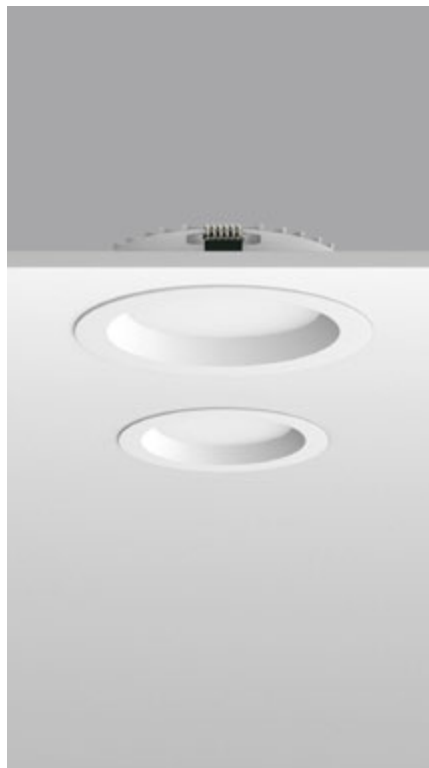

## IP54 SMD Downlight

TORI is a refined integrated led waterproof downlight, which creates uniform light distribution in wet spaces. Three sizes and availability of models with CRI90 make it easy to adapt the luminaire to the needs of the interior.