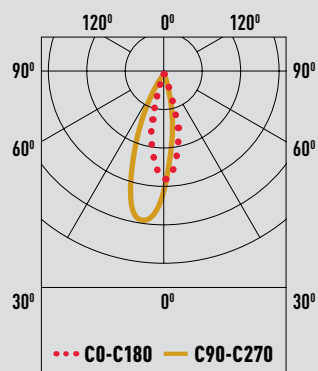

DIAM	LUX	DIST	
0.5 m	648 lx		A B
0.4 m	1110 lx	1 m	
1.0 m	162 lx		2 m
0.7 m	278 lx		
1.5 m	72 lx		3 m
1.1 m	123 lx		
2.0 m	41 lx		4 m
1.5 m	69 lx