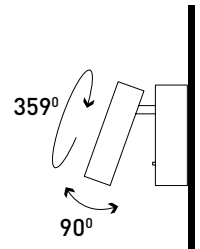

CARTON	Size (L*W*H) cm	PCS	CBM	kg
•	36*28.5*25.5	20	0.026	10.5