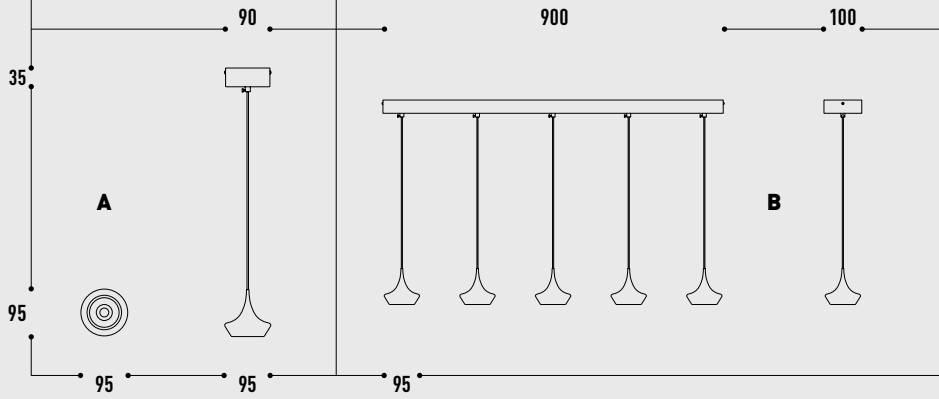

LED	lm	K	W	INPUT V	OPTIC	CUT OUT mm	Type	Colour	Item no.
COB	595	3000	5	24	60°	-	A	White	15053
								Black	15054
								Gold/Black	15055
COB	595x5	3000	5x5	24	60°	-	B	White	15057
								Black	15058
								Gold/Black	15056