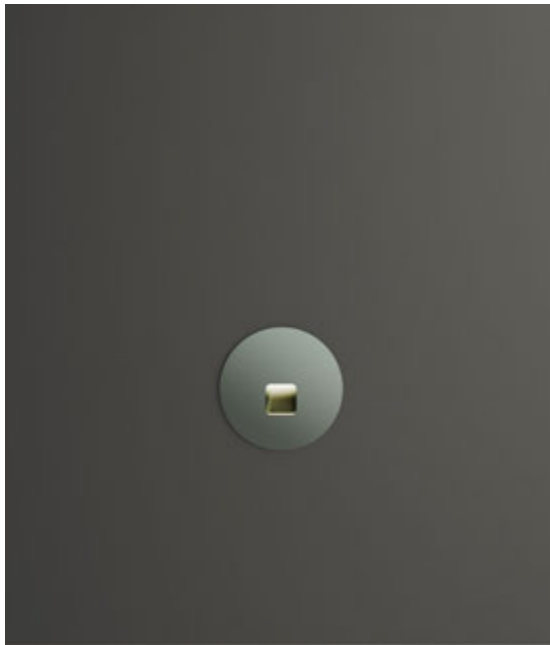

- Concrete box included
- Easy installation
- Various light effects