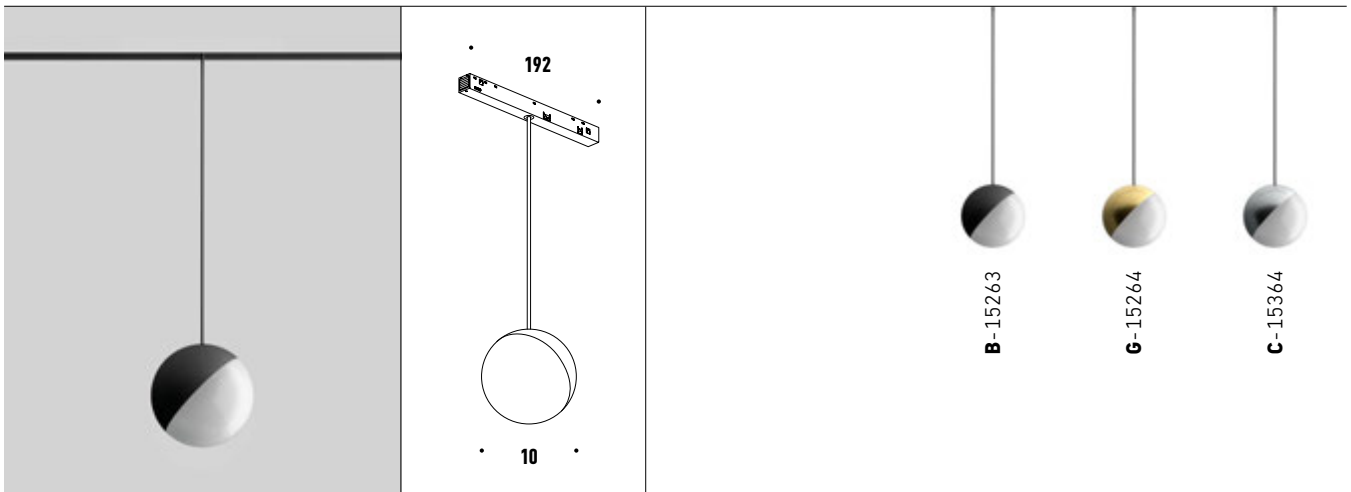

OPTIONS

MOON

lm	K	W	Control	Lens	Dimming
260	3000	8	On-Off	90°	0-10V* 15278
					DALI* 15279