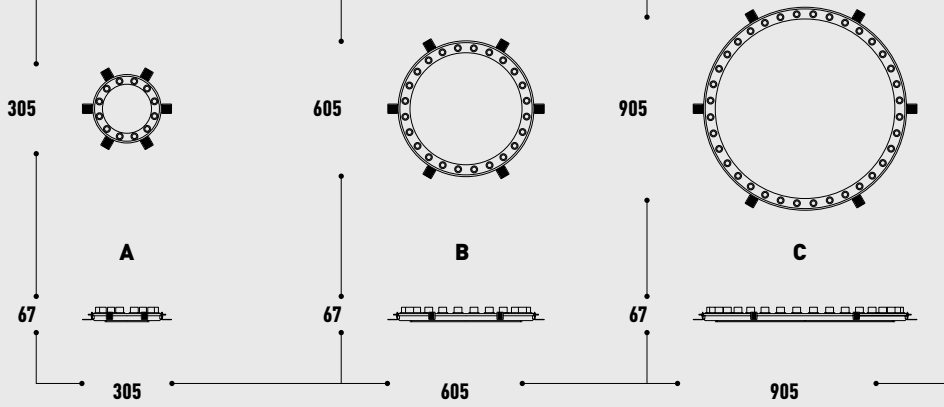

LED	lm	K	W	INPUT mA	OPTIC	CUT OUT mm	Type	Dimming	Colour	Item no.
LED	1152	3000	24	700	24°	310	A	TRIAC*	Black	15369
LED	2400	3000	50	700	24°	610	B		Black	15309
LED	3600	3000	72	700	24°	910	C		Black	15311

* not included