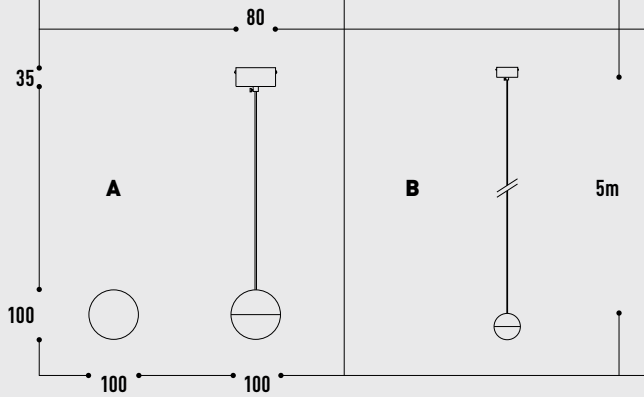

LED	lm	K	W	INPUT mA	OPTIC	CUT OUT mm	Type	Colour	Item no.
COB	525	3000	8	700	90°	-	A	Black	15286
								Gold	15285
COB	525	3000	8	700	90°	-	B	Black	15287
								Gold	15288