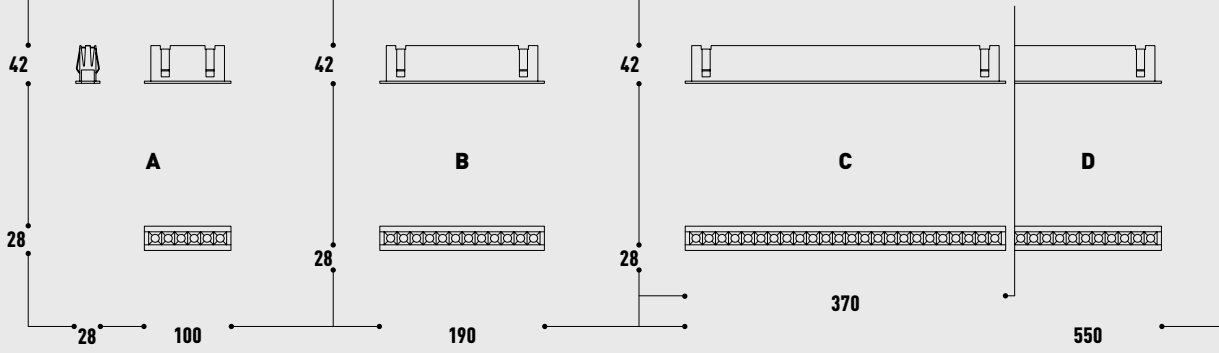

LED	lm	K	W	INPUT mA	OPTIC	CUT OUT mm	Type	Colour	Item no.
CREE	450	3000	6	150	30°	92x22	A	White/black	15069
CREE	990	3000	12	350	30°	182x22	B	White/black	15070
CREE	1812	3000	24	700	30°	362x22	C	White/black	15071
CREE	2853	3000	32	1000	30°	542x22	D	White/black	15072