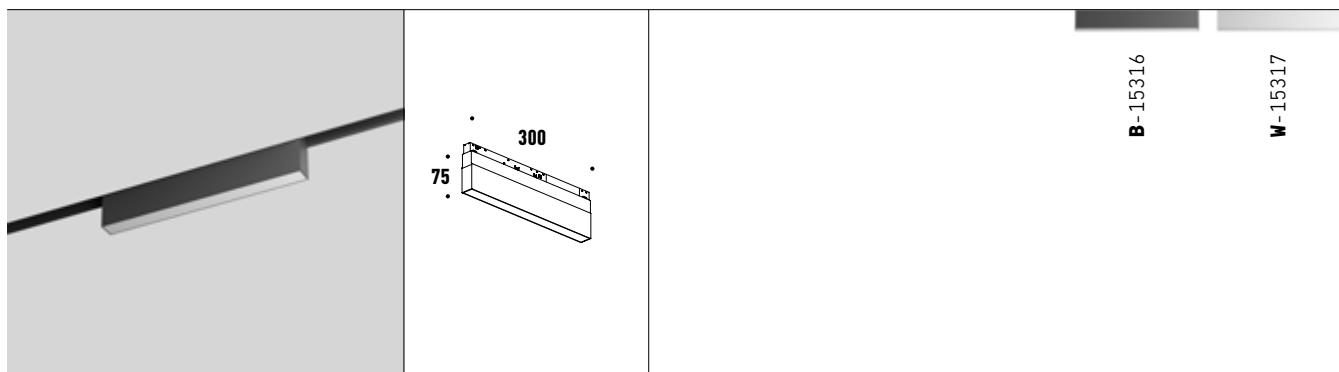

OPTIONS

B-15316

W-15317

OUT 30cm

lm	K	W	Control	Lens
2180	3000	25	On-Off	90°

Dimming

0-10V* 15278

DALI* 15279