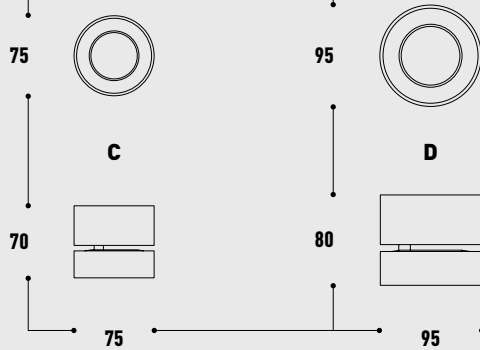

\* not included

CARTON	Size (L*W*H) cm	PCS	CBM	kg
A	59.5*23*17.5	20	0.024	6.9
B	55*31*23	20	0.039	10

- Integrated COB LED
- Wide range of accessories
- Adjustable spotlight
- TRIAC dimmable
- CRI 90

LED	lm	K	W	INPUT mA	OPTIC	CUT OUT mm	Type	Dimming
COB	590	3000	9	700	45°	-	C	TRIAC*
COB	1280	3000	13	350	38°	-	D	TRIAC*