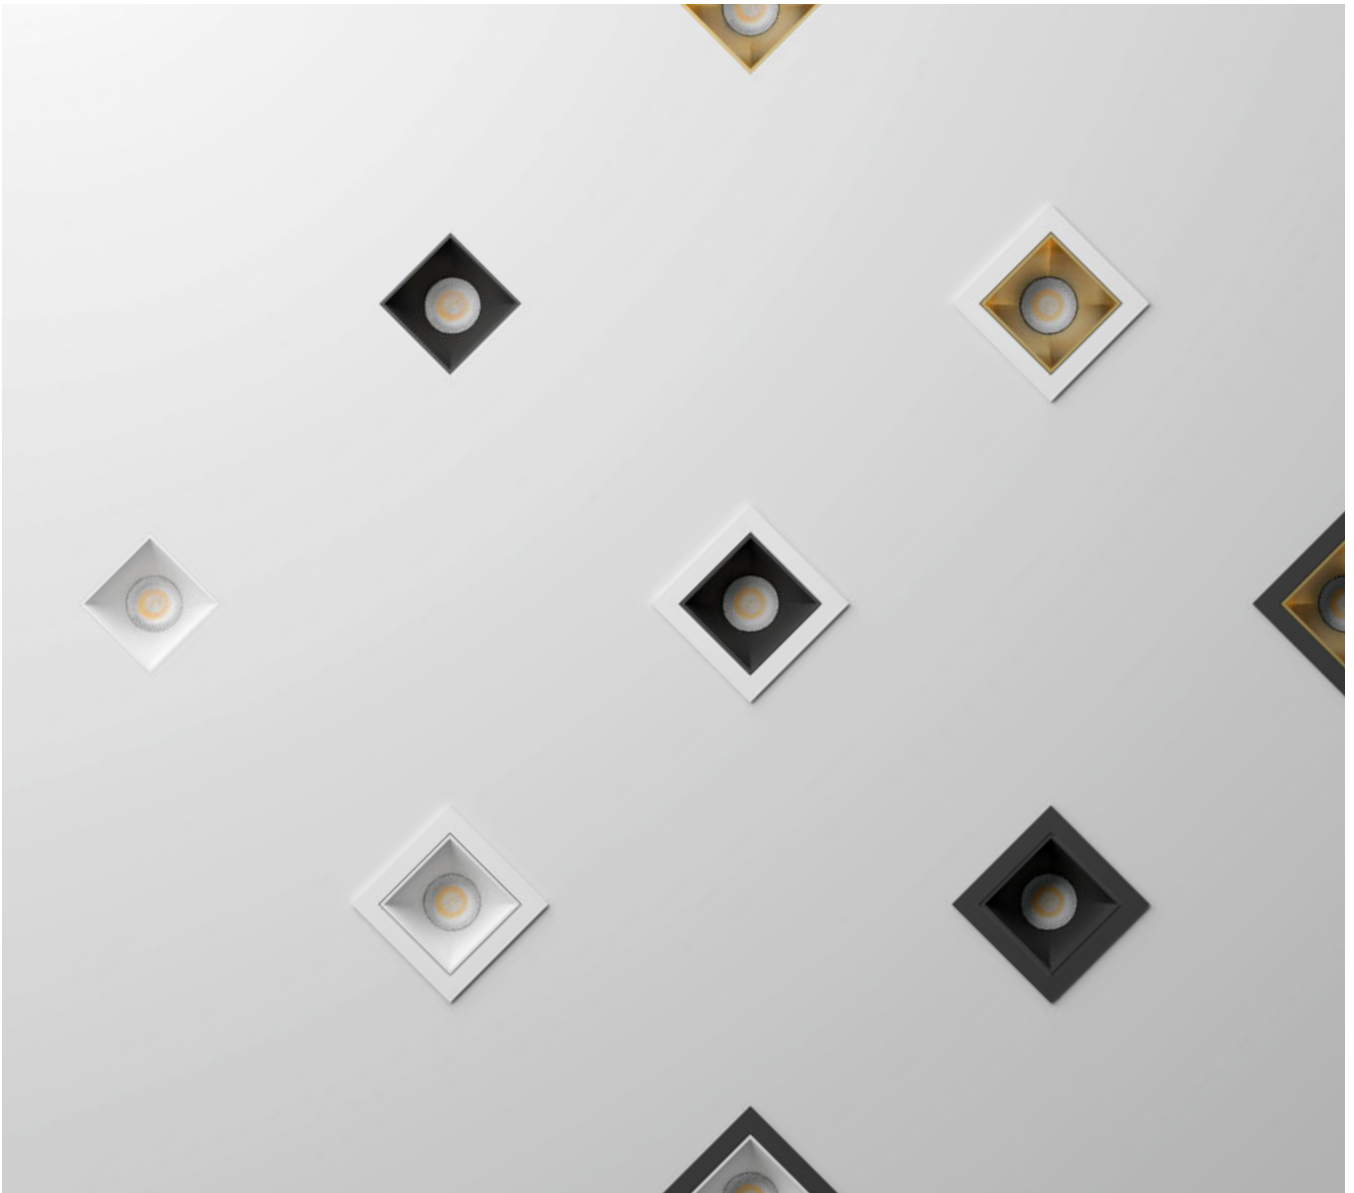

# SQUARE

- Excellent optical control.
- Interchangeable lenses.
- Wide range of accessories.
- Integration with Low Voltage.
- Dimming version available.
- CRI 90.