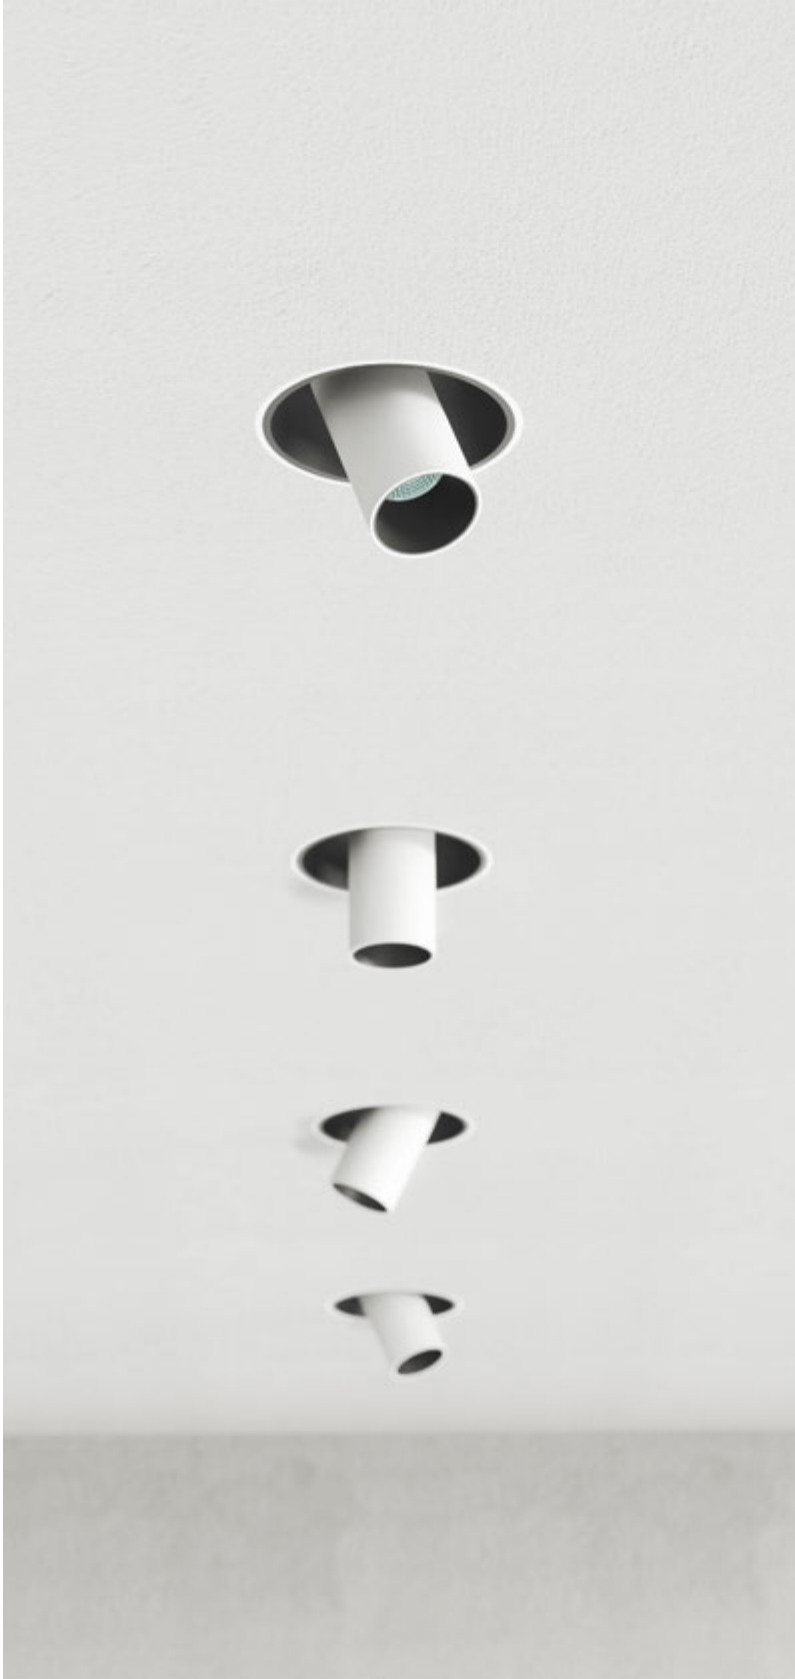

## SPOT Light

Recessed or surface spotlight with rotatable and swivable head - elegance and flexibility combined. Its body is built from a painted minimal aluminium cylinder. This spot light provides ample direct and ambient illumination. It is suitable for professional use that requires very good color rendering.

## SPOT Light

Tube is a minimal, ceiling-recessed spot light characterised by its trimless design. This spot light provides ample direct and ambient illumination by the adjustable head. Available in two different sizes all models have a high color rendering index – CRI90.