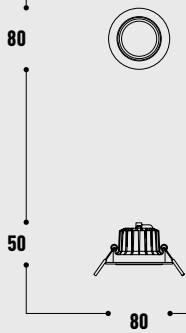

LED	lm	K	W	INPUT mA	OPTIC	CUT OUT mm	Type	Dimming	Colour	Item no.
COB	760	3000	8	170	60°	68	•	TRIAC*	White	15033
									Black	150033

* not included