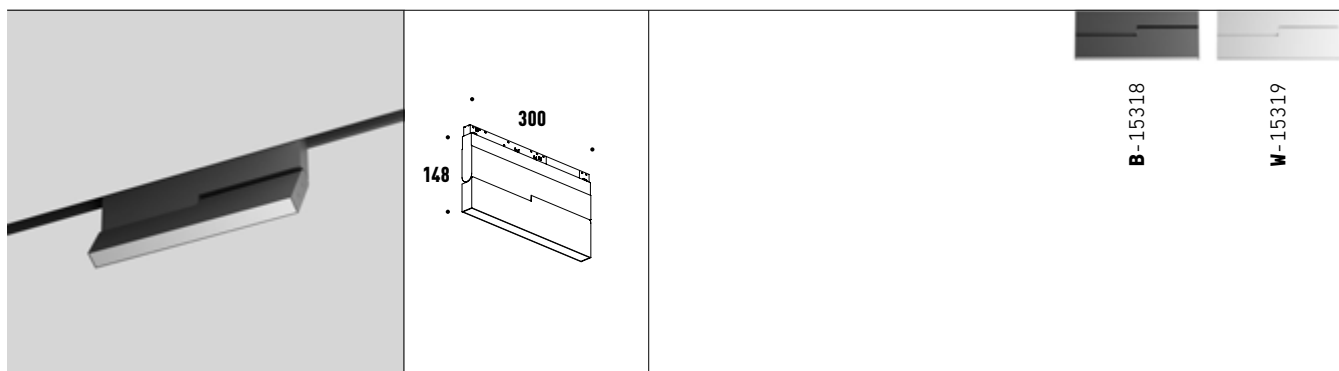

B-15318

W-15319

BOOK 30cm

lm	K	W	Control	Lens
2180	3000	25	On-Off	90°

Dimming

0-10V* 15278

DALI* 15279