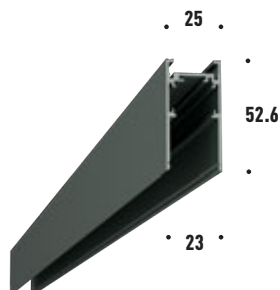

SURFACE/SUSPENDED*