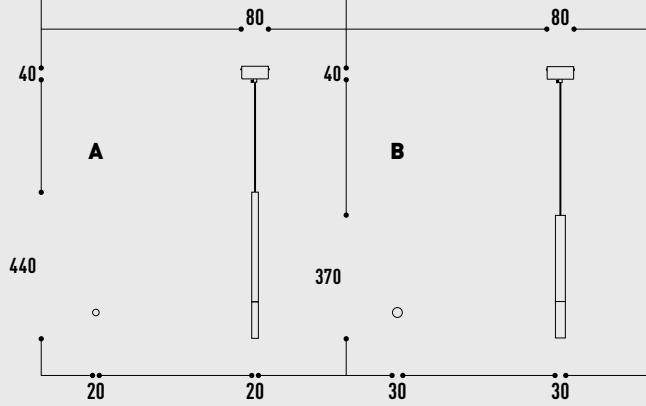

LED	lm	K	W	INPUT mA	OPTIC	CUT OUT mm	Type	Colour	Item no.
LED	300	3000	6	150	-	-	A	White	15906
								Black	15907
								Gold	15908
LED	400	3000	8	200	-	-	B	White	15909
								Black	15910
								Gold	15911