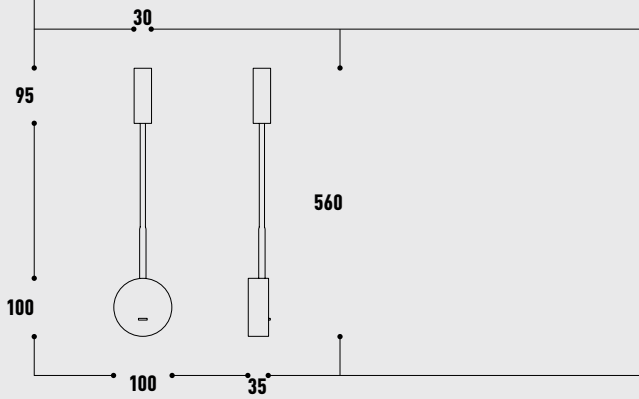

LED	lm	K	W	INPUT mA	OPTIC	CUT OUT mm	Type	Colour	Item no.
COB	315	3000	3	700	50°	-	•	White	15137
								Black	15138
								Black/gold	15139