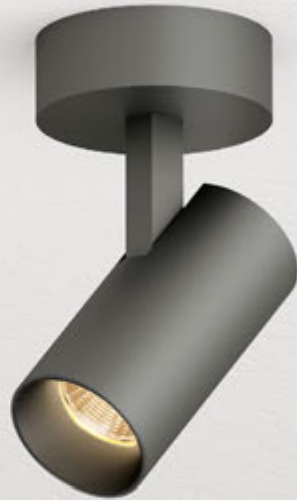

## SPOT Light

Recessed or surface spotlight with rotatable and swivable head - elegance and flexibility combined. Its body is built from a painted minimal aluminium cylinder. This spot light provides ample direct and ambient illumination. It is suitable for professional use that requires very good color rendering.