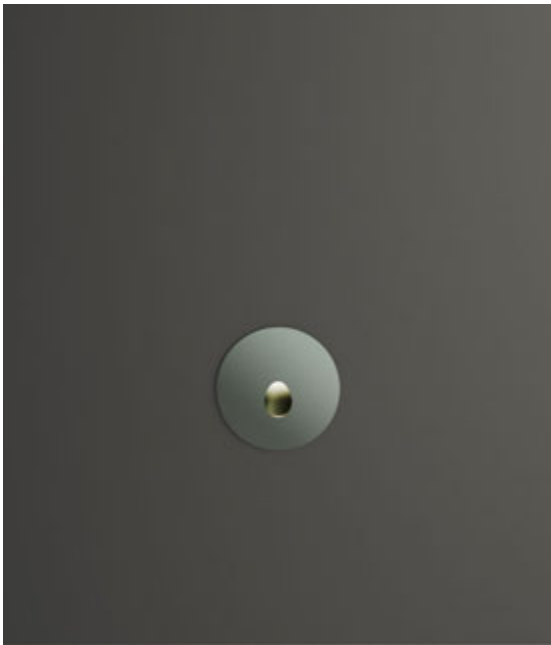

- Concrete box included
- Easy installation
- Various light effects