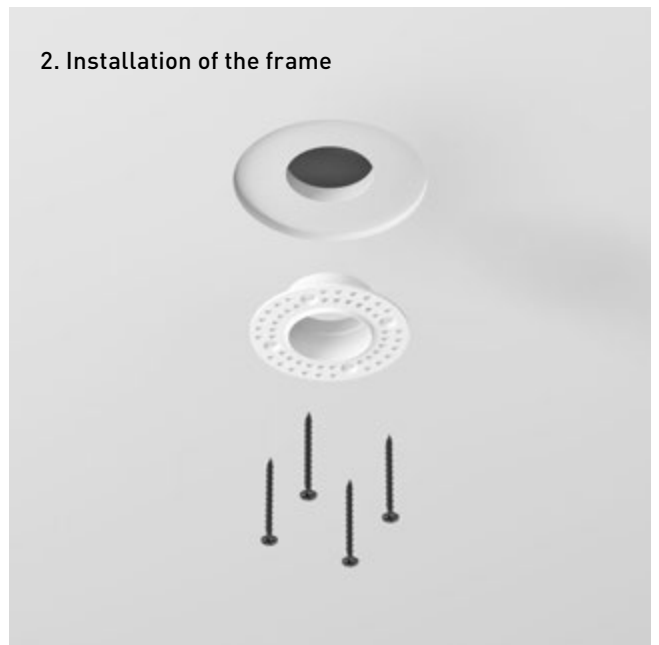

2. Installation of the frame