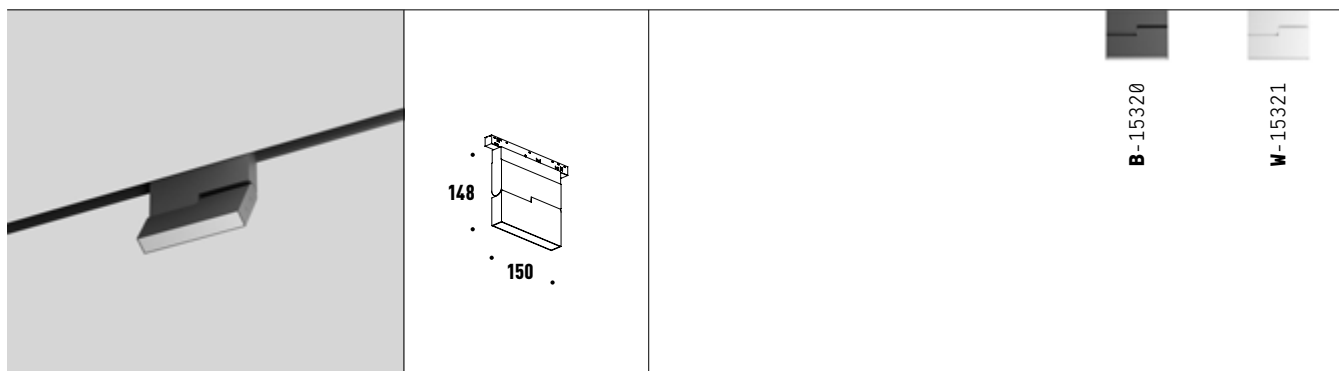

B-15320

W-15321

BOOK 15cm

lm	K	W	Control	Lens
1035	3000	15	On-Off	90°

Dimming

0-10V* 15278

DALI* 15279

* not included