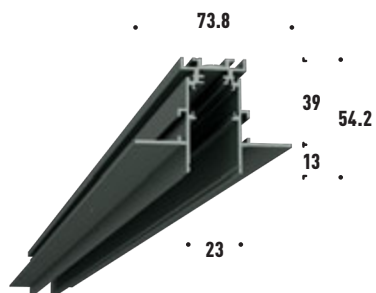

RECESSED

2m TRACK | 15236
3m TRACK | 15237
Different Lengths | upon request