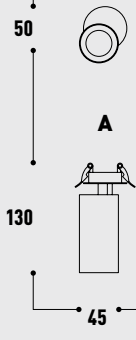

LED	lm	K	W	INPUT mA	OPTIC	CUT OUT mm	Type	Colour	Item no.
COB	610	3000	7	180	24°	45	A	White	15037
								Black	15038
								Gold	15039