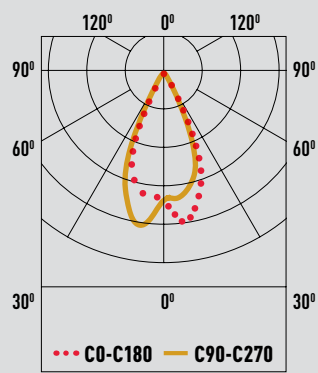

DIAM	LUX	DIST	
0.9 m	2226 lx		A
0.9 m	842 lx	1 m	B
1.5 m	557 lx		
1.8 m	210 lx	2 m	
2.3 m	247 lx		
2.7 m	94 lx	3 m	
3.0 m	139 lx		
3.6 m	53 lx	4 m	

OPTIONS

A		 Total White 15066	 Total Black 15067
 Gold* 15348	 Rose Gold* 15350	 Chrome* 15352	 White* 15354
B		 Total White 15063	 Total Black 15064
 Gold* 15347	 Rose Gold* 15349	 Chrome* 15351	 White* 15353

* not included