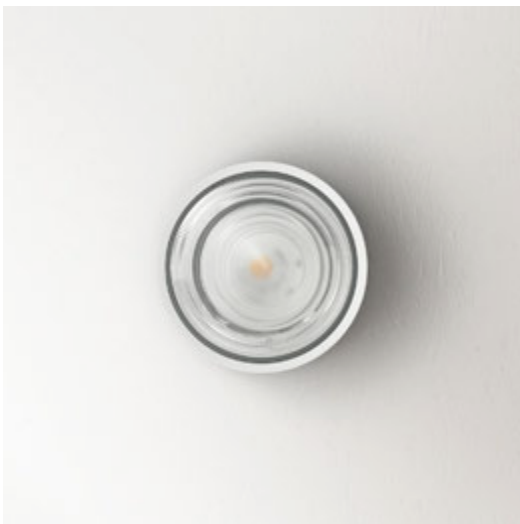

- Integrated COB LED
- Wide range of accessories
- Adjustable spotlight
- TRIAC dimmable
- CRI 90