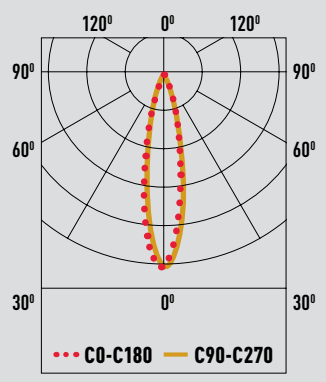

DIAM	LUX	DIST	Type
0.4 m	3427 lx	1 m	B
0.8 m	857 lx	2 m	
1.2 m	381 lx	3 m	
1.5 m	214 lx	4 m