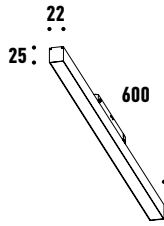

# LIGHT STRIPE

- Clean minimal design.
- Diffused light effect.
- Integration with Low Voltage.
- DALI version available.

**OPTIONS**

**B**-15260

**W**-15335

**LIGHT STRIPE 30cm**

lm	K	W	Control	Lens	Dimming
625	3000	14	On-Off	90°	0-10V* 15278 DALI* 15279