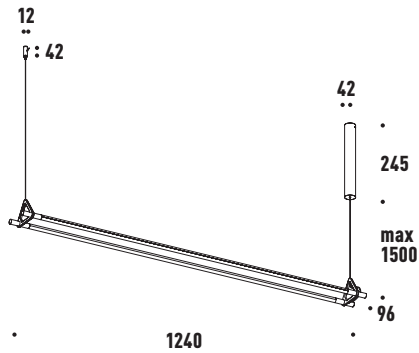

COMPONENTS

15493/15433/15463
15437/15492
15494/15495
15432/15462

COMPONENTS (required for installation)

				60	120
Recessed Kit with Driver 15493	Surface Kit with 48V 60W Driver 15433 (Brass) 15463 (Black)	2-Linear Kit 15437 (Brass) 15492 (Black)	Extension Kit 15494 (Brass) 15495 (Black)	Line 60 15431 (Brass) 15461 (Black)	Line 120 15432 (Brass) 15462 (Black)

* Optional