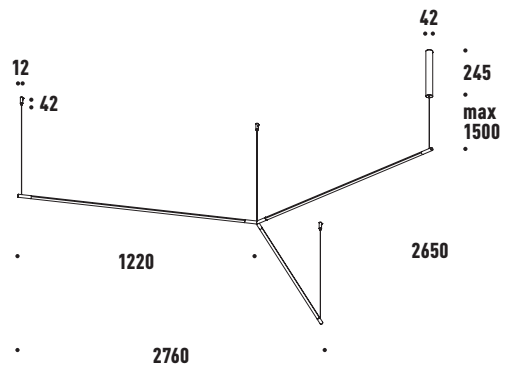

COMPONENTS

15493/15433/15463
15436/15466
15432/15462 (3 pcs)