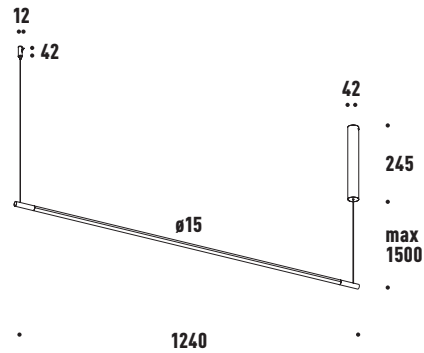

COMPONENTS

15493/15433/15463
15434/15464
15459/15472
15432/15462

COMPONENTS (required for installation)

				60	120
Recessed Kit with Driver 15493	Surface Kit with 48W Driver 15433 (Brass) 15463 (Black)	Linear Kit 15434 (Brass) 15464 (Black)	Extension Kit 15459 (Brass) 15472 (Black)	Line 60 15431 (Brass) 15461 (Black)	Line 120 15432 (Brass) 15462 (Black)

* Optional