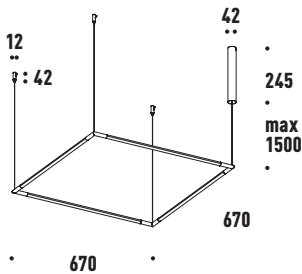

120

DIMENSIONS

96mm (w) 96mm (d)
1230mm (h)

ELECTRICAL

Power: 10 Watt x4
Lumens: 792 Lumens x4
48 V LED
3000 Kelvin
90 CRI
IP20

MATERIAL

Brass

FINISHES

120

DIMENSIONS

1240mm (w) 1240mm (d)
1240mm (h)

ELECTRICAL

Power: 10 Watt x12
Lumens: 792 Lumens x12
48 V LED
3000 Kelvin
90 CRI
IP20

MATERIAL

Brass

FINISHES

COMPONENTS

15493/15433/15463
 15441/15470
 15431/15461 (4 pcs)

120

DIMENSIONS

1240mm (w) 1240mm (d)

ELECTRICAL

Power: 10 Watt x4
 Lumens: 792 Lumens x4
 48 V LED
 3000 Kelvin
 90 CRI
 IP20

MATERIAL

HEXAGON 60

DIMENSIONS

1340mm (w) 1180mm (d)

ELECTRICAL

Power: 5 Watt x6
 Lumens: 330 Lumens x6
 48 V LED
 3000 Kelvin
 90 CRI
 IP20

MATERIAL

Brass

FINISHES