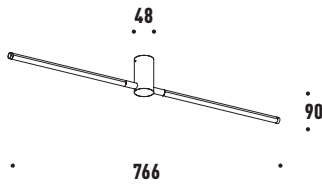

WALL 35

DIMENSIONS

766mm (w) 48mm (d)
90mm (h)

FINISHES

Brushed Brass
Brushed Black

ELECTRICAL

Power: 3 Watt x2
Lumens: 230 Lumens x2
48 V LED
3000 Kelvin
90 CRI
IP20

DIMMING

0-10 V*
DALI*

MATERIAL

Brass

COMPONENTS

15442/15471

REQUIRED for installation

Wall Kit
15442 (Brass)
15471 (Black)