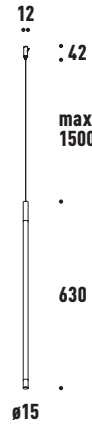

20

WALL

| BRASS | Low Voltage System |

4-BAR 60

DIMENSIONS

96mm (w) 96mm (d)
630mm (h)

ELECTRICAL

Power: 5 Watt x4
Lumens: 330 Lumens x4
48 V LED
3000 Kelvin
90 CRI
IP20

120

DIMENSIONS

96mm (w) 96mm (d)
1230mm (h)

ELECTRICAL

Power: 10 Watt x4
Lumens: 792 Lumens x4
48 V LED
3000 Kelvin
90 CRI
IP20

MATERIAL

Brass

FINISHES

* Optional

| BRASS | Low Voltage System |

SINGLE BAR 35

DIMENSIONS

15mm (ø) 390mm (h)

ELECTRICAL

Power: 3 Watt
Lumens: 230 Lumens
48 V LED
3000 Kelvin
90 CRI
IP20

MATERIAL

DIMENSIONS

15mm (ø) 630mm (h)

ELECTRICAL

Power: 5 Watt
Lumens: 330 Lumens
48 V LED
3000 Kelvin
90 CRI
IP20

MATERIAL

Brass

FINISHES

Brushed Brass
Brushed Black