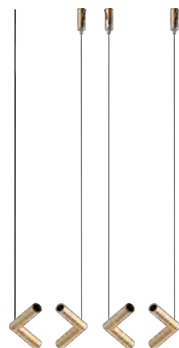

Square Kit
15441 (Brass)
15470 (Black)