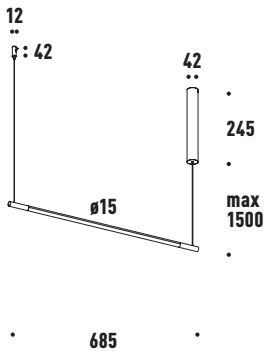

LINEAR 60

DIMENSIONS

685mm (w) 15mm (ø)

ELECTRICAL

Power: 5 Watt
Lumens: 330 Lumens
48 V LED
3000 Kelvin
90 CRI
IP20

MATERIAL

Brass

FINISHES

Brushed Brass
Brushed Black

DIMMING

0-10 V*
DALI*

COMPONENTS

15493/15433/15463
15434/15464
15459/15472
15431/15461

120

DIMENSIONS

1240mm (w) 15mm (ø)

ELECTRICAL

Power: 10 Watt
Lumens: 792 Lumens
48 V LED
3000 Kelvin
90 CRI
IP20

MATERIAL

Brass

FINISHES

Brushed Brass
Brushed Black

DIMMING

0-10 V*
DALI*