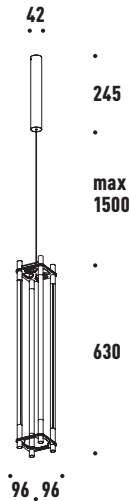

4

4-BAR

6

SINGLE BAR

8

TRIANGLE

10

CUBE

20

WALL

| BRASS | Low Voltage System |

4-BAR 60

DIMENSIONS

96mm (w) 96mm (d)
630mm (h)

ELECTRICAL

Power: 5 Watt x4
Lumens: 330 Lumens x4
48 V LED
3000 Kelvin
90 CRI
IP20

120

DIMENSIONS

96mm (w) 96mm (d)
1230mm (h)

ELECTRICAL

Power: 10 Watt x4
Lumens: 792 Lumens x4
48 V LED
3000 Kelvin
90 CRI
IP20

MATERIAL

Brass

FINISHES

DIMENSIONS

15mm (ø) 630mm (h)

ELECTRICAL

Power: 5 Watt
Lumens: 330 Lumens
48 V LED
3000 Kelvin
90 CRI
IP20

MATERIAL

Brass

FINISHES

Brushed Brass
Brushed Black