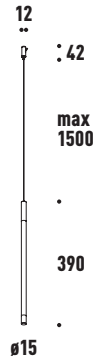

20

WALL

| BRASS | Low Voltage System |

4-BAR 60

DIMENSIONS

96mm (w) 96mm (d)
630mm (h)

ELECTRICAL

Power: 5 Watt x4
Lumens: 330 Lumens x4
48 V LED
3000 Kelvin
90 CRI
IP20

120

DIMENSIONS

96mm (w) 96mm (d)
1230mm (h)

ELECTRICAL

Power: 10 Watt x4
Lumens: 792 Lumens x4
48 V LED
3000 Kelvin
90 CRI
IP20

MATERIAL

Brass

FINISHES

* Optional

| BRASS | Low Voltage System |

SINGLE BAR 35

DIMENSIONS

15mm (ø) 390mm (h)

ELECTRICAL

Power: 3 Watt
Lumens: 230 Lumens
48 V LED
3000 Kelvin
90 CRI
IP20

MATERIAL

DIMENSIONS

15mm (ø) 630mm (h)

ELECTRICAL

Power: 5 Watt
Lumens: 330 Lumens
48 V LED
3000 Kelvin
90 CRI
IP20

MATERIAL

Brass

FINISHES

Brushed Brass
Brushed Black