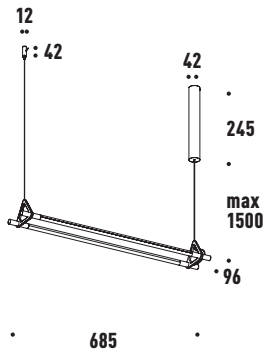

2-LINEAR 60

DIMENSIONS

685mm (w) 96mm (d)
77mm (h)

ELECTRICAL

Power: 5 Watt x2
Lumens: 330 Lumens x2
48 V LED
3000 Kelvin
90 CRI
IP20

MATERIAL

Brass

FINISHES

Brushed Brass
Brushed Black

DIMMING

0-10 V*
DALI*

COMPONENTS

15493/15433/15463
15437/15492
15494/15495
15431/15461

120

DIMENSIONS

1240mm (w) 96mm (d)
77mm (h)

ELECTRICAL

Power: 10 Watt x2
Lumens: 792 Lumens x2
48 V LED
3000 Kelvin
90 CRI
IP20

MATERIAL

Brass

FINISHES

Brushed Brass
Brushed Black

DIMMING

0-10 V*
DALI*