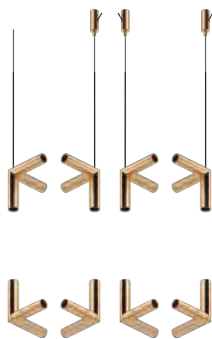

**Recessed Kit
with Driver**
15493

Cube Kit
15438 (Brass)
15467 (Black)

Line 60
15431 (Brass)
15461 (Black)

Line 120
15432 (Brass)
15462 (Black)

* Optional

SQUARE 60

DIMENSIONS

670mm (w) 670mm (d)