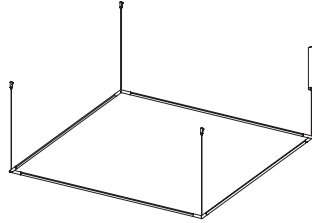

4

4-BAR

6

SINGLE BAR

8

TRIANGLE

10

CUBE

12

SQUARE

14

HEXAGON

16

LINEAR

18

2-LINEAR

20

WALL

| BRASS | Low Voltage System |

4-BAR 60

DIMENSIONS

96mm (w) 96mm (d)
630mm (h)

ELECTRICAL

Power: 5 Watt x4
Lumens: 330 Lumens x4
48 V LED
3000 Kelvin
90 CRI
IP20

120

DIMENSIONS

96mm (w) 96mm (d)
1230mm (h)

ELECTRICAL

Power: 10 Watt x4
Lumens: 792 Lumens x4
48 V LED
3000 Kelvin
90 CRI
IP20

MATERIAL

Brass

FINISHES