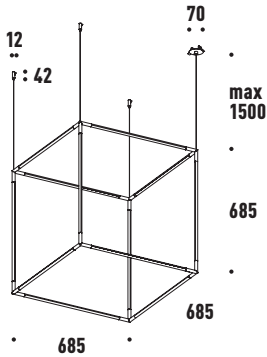

120

DIMENSIONS

96mm (w) 96mm (d)
1230mm (h)

ELECTRICAL

Power: 10 Watt x4
Lumens: 792 Lumens x4
48 V LED
3000 Kelvin
90 CRI
IP20

MATERIAL

Brass

FINISHES

Line 60
15431 (Brass)
15461 (Black)

Line 120
15432 (Brass)
15462 (Black)

CUBE 60

DIMENSIONS

685mm (w) 685mm (d)
685mm (h)

ELECTRICAL

Power: 5 Watt x12
Lumens: 330 Lumens x12
48 V LED
3000 Kelvin
90 CRI
IP20

120

DIMENSIONS

1240mm (w) 1240mm (d)
1240mm (h)

ELECTRICAL

Power: 10 Watt x12
Lumens: 792 Lumens x12
48 V LED
3000 Kelvin
90 CRI
IP20

MATERIAL

Brass

FINISHES

HEXAGON 60

DIMENSIONS

1340mm (w) 1180mm (d)

ELECTRICAL

Power: 5 Watt x6
 Lumens: 330 Lumens x6
 48 V LED
 3000 Kelvin
 90 CRI
 IP20

MATERIAL

Brass

FINISHES