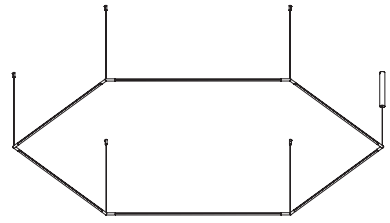

4

4-BAR

6

SINGLE BAR

8

TRIANGLE

10

CUBE

12

SQUARE

14

HEXAGON

16

LINEAR

18

2-LINEAR

20

WALL

| BRASS | Low Voltage System |

4-BAR 60

DIMENSIONS

96mm (w) 96mm (d)
630mm (h)

ELECTRICAL

Power: 5 Watt x4
Lumens: 330 Lumens x4
48 V LED
3000 Kelvin
90 CRI
IP20

120

DIMENSIONS

96mm (w) 96mm (d)
1230mm (h)

ELECTRICAL

Power: 10 Watt x4
Lumens: 792 Lumens x4
48 V LED
3000 Kelvin
90 CRI
IP20

MATERIAL

Brass

FINISHES