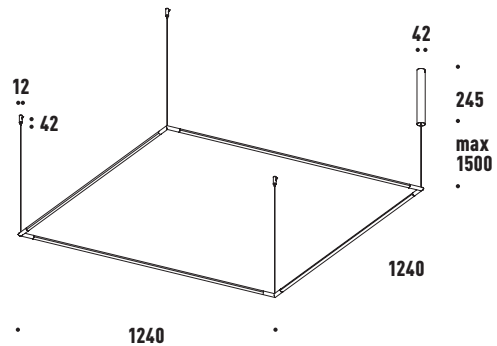

COMPONENTS

15493/15433/15463
15441/15470
15432/15462 (4 pcs)