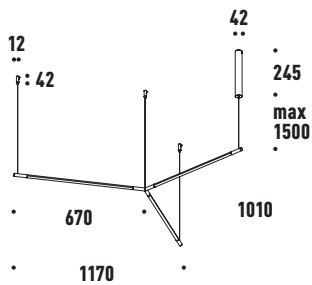

TRIANGLE 60

DIMENSIONS

1170mm (w) 1010mm (d)

ELECTRICAL

Power: 5 Watt x3
Lumens: 330 Lumens x3
48 V LED
3000 Kelvin
90 CRI
IP20

MATERIAL

Brass

FINISHES

Brushed Brass
Brushed Black

DIMMING

0-10 V*
DALI*

COMPONENTS

15493/15433/15463
15436/15466
15431/15461 (3 pcs)

120

DIMENSIONS

2760mm (w) 2650mm (d)

ELECTRICAL

Power: 10 Watt x3
Lumens: 792 Lumens x3
48 V LED
3000 Kelvin
90 CRI
IP20

MATERIAL

Brass

FINISHES

Brushed Brass
Brushed Black

DIMMING

0-10 V*
DALI*