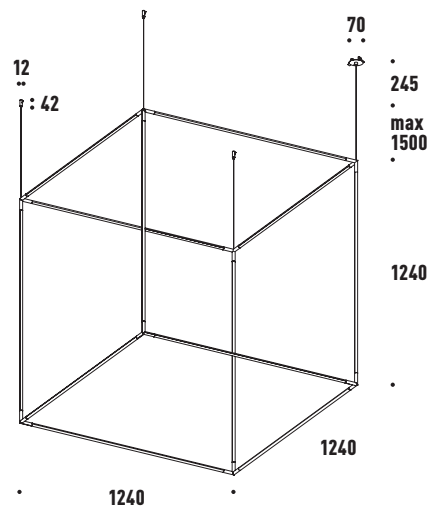

COMPONENTS

15493
15438/15467
15432/15462 (12 pcs)