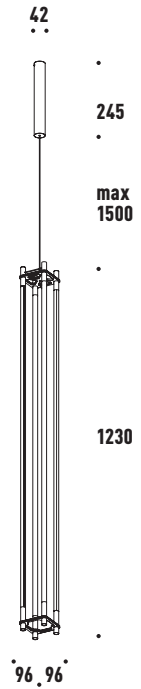

COMPONENTS

15493/15433/15463
15439/15468
15432/15462 (4 pcs)

COMPONENTS (required for installation)

			60	120
Recessed Kit with Driver 15493	Surface Kit with 48V 60W Driver 15433 (Brass) 15463 (Black)	4-BAR Kit 15439 (Brass) 15468 (Black)	Line 60 15431 (Brass) 15461 (Black)	Line 120 15432 (Brass) 15462 (Black)

* Optional