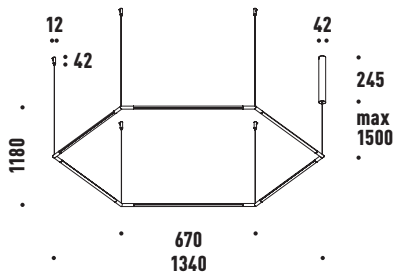

HEXAGON 60

DIMENSIONS

1340mm (w) 1180mm (d)

ELECTRICAL

Power: 5 Watt x6
Lumens: 330 Lumens x6
48 V LED
3000 Kelvin
90 CRI
IP20

MATERIAL

Brass

FINISHES

Brushed Brass
Brushed Black

DIMMING

0-10 V*
DALI*

COMPONENTS

15493/15433/15463
15435/15456
15431/15461 (6 pcs)

120

DIMENSIONS

2455mm (w) 2135mm (d)

ELECTRICAL

Power: 10 Watt x6
Lumens: 792 Lumens x6
48 V LED
3000 Kelvin
90 CRI
IP20

MATERIAL

Brass

FINISHES

Brushed Brass
Brushed Black

DIMMING

0-10 V*
DALI*