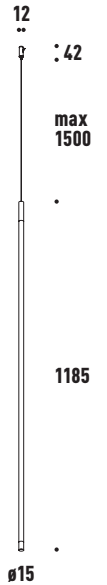

ELECTRICAL

Power: 10 Watt
Lumens: 792 Lumens
48 V LED
3000 Kelvin
90 CRI
IP20

MATERIAL

Brass

FINISHES

Brushed Brass
Brushed Black

DIMMING

0-10 V*
DALI*

COMPONENTS

15493/15433/15463
15440/15469
15432/15462

COMPONENTS (required for installation)

	35	60	120
Recessed Kit with Driver 15493			
Surface Kit with 48V 60W Driver 15433 (Brass) 15463 (Black)			
Single Bar Kit 15440 (Brass) 15469 (Black)			
Line 35 15430 (Brass) 15460 (Black)			
Line 60 15431 (Brass) 15461 (Black)			
Line 120 15432 (Brass) 15462 (Black)			

* Optional