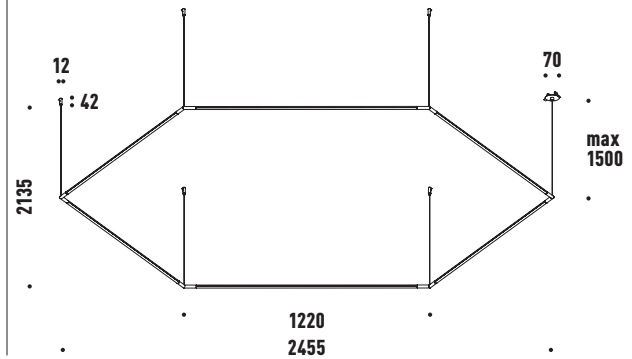

COMPONENTS

15493
15435/15456
15432/15462 (6 pcs)

COMPONENTS (required for installation)

	60	120
Recessed Kit with Driver 15493	Surface Kit with 48V 60W Driver 15433 (Brass) 15463 (Black)	Hexagon Kit 15435 (Brass) 15456 (Black)
	Line 60 15431 (Brass) 15461 (Black)	Line 120 15432 (Brass) 15462 (Black)

* Optional