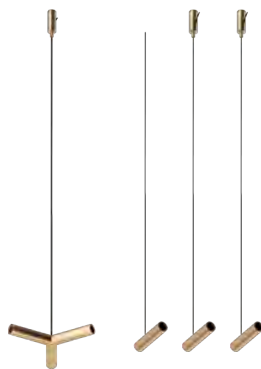

0-10 V*
DALI*

COMPONENTS

15493/15433/15463
15436/15466
15432/15462 (3 pcs)

COMPONENTS (required for installation)

Recessed Kit with Driver
15493

Surface Kit with 48V 60W Driver
15433 (Brass)
15463 (Black)

Triangle Kit
15436 (Brass)
15466 (Black)