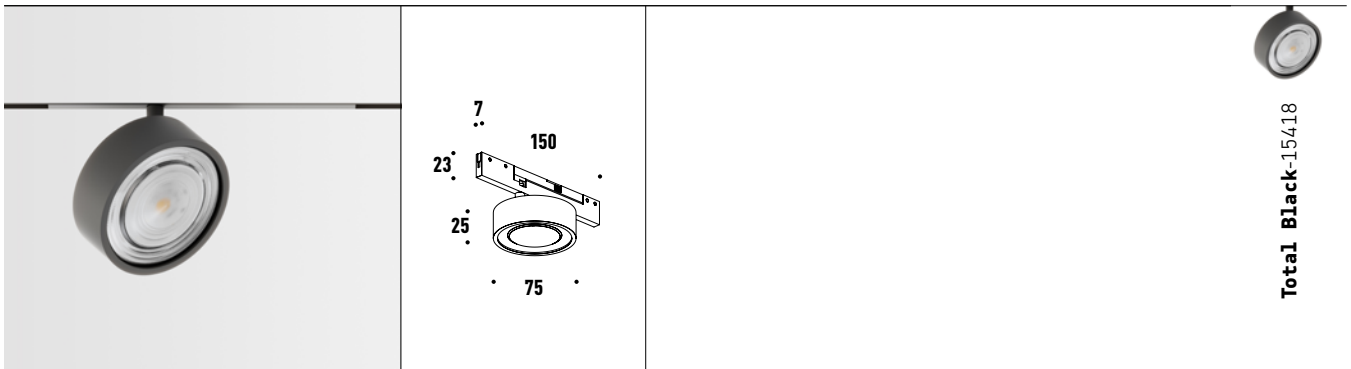

micro SYSTEM / TOMI

Clight

TOMI

- Excellent optical control.
- Available in different finishes.
- Integration with Low Voltage.
- CRI 90.

OPTIONS

TOMI 7W

lm	K	W	Control	Lens		 Brushed Gold* 15348	 Brushed Rose Gold* 15350	 Brushed Chrome* 15352	 Matt White* 15354
583	3000	7	On-Off	38°	150* 15346				