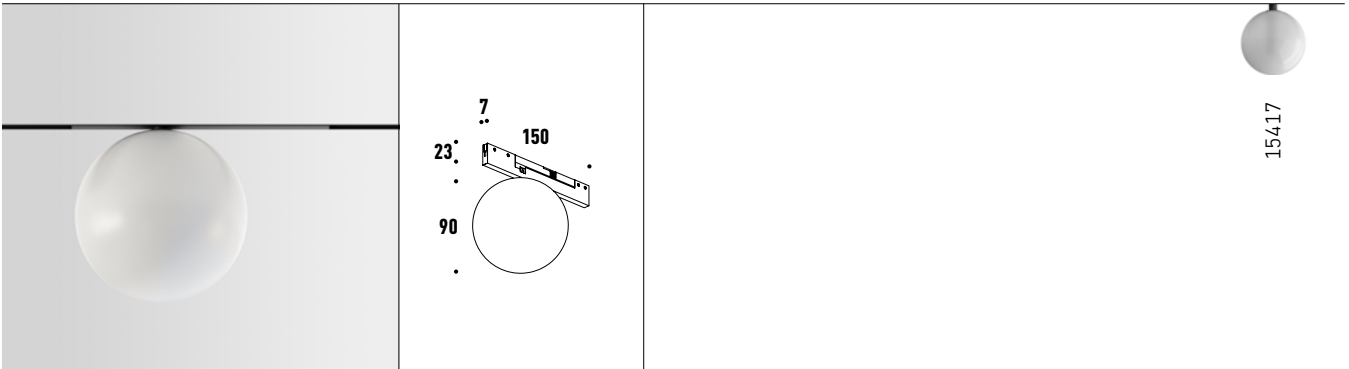

micro SYSTEM / GLASS BALL

Clight

GLASS BALL

- Clean minimal design.
- Diffused light effect.
- Glass finish.
- Integration with Low Voltage.

GLASS BALL

lm	K	W	Control	Lens
168	3000	5	On-Off	30°

HEADQUARTER

Hatnufa 7 St.
9342207 Jerusalem
Israel