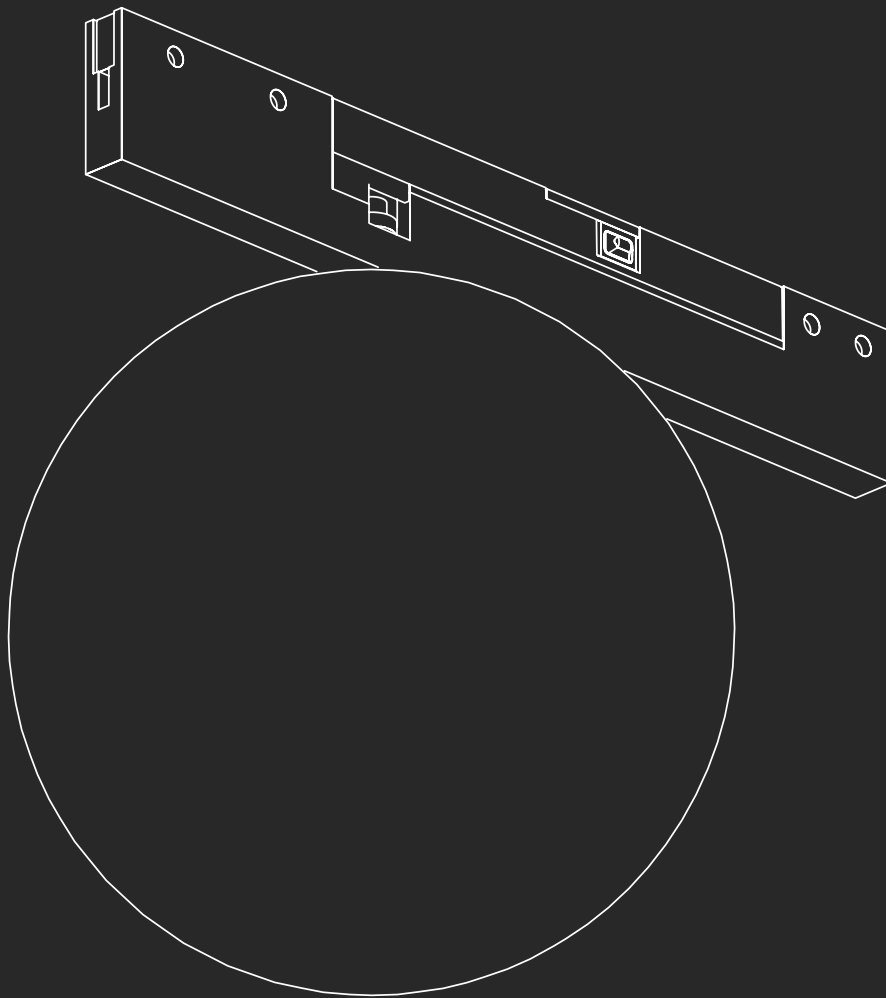

micro SYSTEM / GLASS BALL

Clight

GLASS BALL

- Clean minimal design.
- Diffused light effect.
- Glass finish.
- Integration with Low Voltage.

GLASS BALL

lm	K	W	Control	Lens
168	3000	5	On-Off	30°

HEADQUARTER

Hatnufa 7 St.
9342207 Jerusalem
Israel