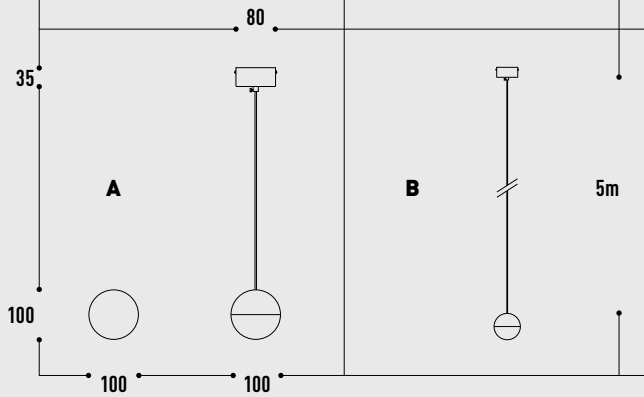

SUSPENDED LIGHTS / MOON

Clight

MOON

Suspended Light

MOON is a single LED retro styled sphere shaped pendant. The top shade connects with the lower half at the equator of the sphere, ending on a white opal pvc diffuser. The sphere is tiltable with 90° movement. When lit the light creates uniform light distribution into the surrounding area.

- Integrated COB LED
- Anti glare effect
- Aluminum body
- Various cable lengths
up to 5 meters
- CRI 90

LED	lm	K	W	INPUT mA	OPTIC	CUT OUT mm	Type	Colour	Item no.
COB	525	3000	8	700	90°	-	A	Black	15286
								Gold	15285
COB	525	3000	8	700	90°	-	B	Black	15287
								Gold	15288

CARTON	Size (L*W*H) cm	PCS	CBM	kg
A	54.5*23*36.5	20	0.05	14.1
B	54.5*23*20	10	0.03	7.6

HEADQUARTER

Hatnufa 7 St.
9342207 Jerusalem
Israel

LOGISTIC CENTER

Tsela ha-Har St. 47
7178127 Modein
Israel

T +972 (2) 6727811/2