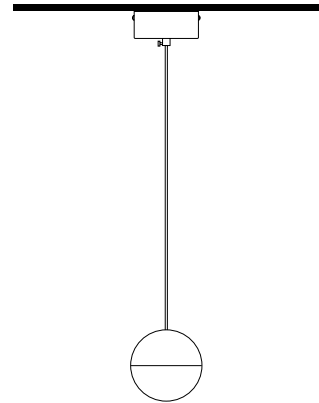

SUSPENDED LIGHTS / MOON

Clight

MOON

Suspended Light

MOON is a single LED retro styled sphere shaped pendant. The top shade connects with the lower half at the equator of the sphere, ending on a white opal pvc diffuser. The sphere is tiltable with 90° movement. When lit the light creates uniform light distribution into the surrounding area.

- Integrated COB LED
- Anti glare effect
- Aluminum body
- Various cable lengths
up to 5 meters
- CRI 90

LED	lm	K	W	INPUT mA	OPTIC	CUT OUT mm	Type	Colour	Item no.
COB	525	3000	8	700	90°	-	A	Black	15286
								Gold	15285
COB	525	3000	8	700	90°	-	B	Black	15287
								Gold	15288