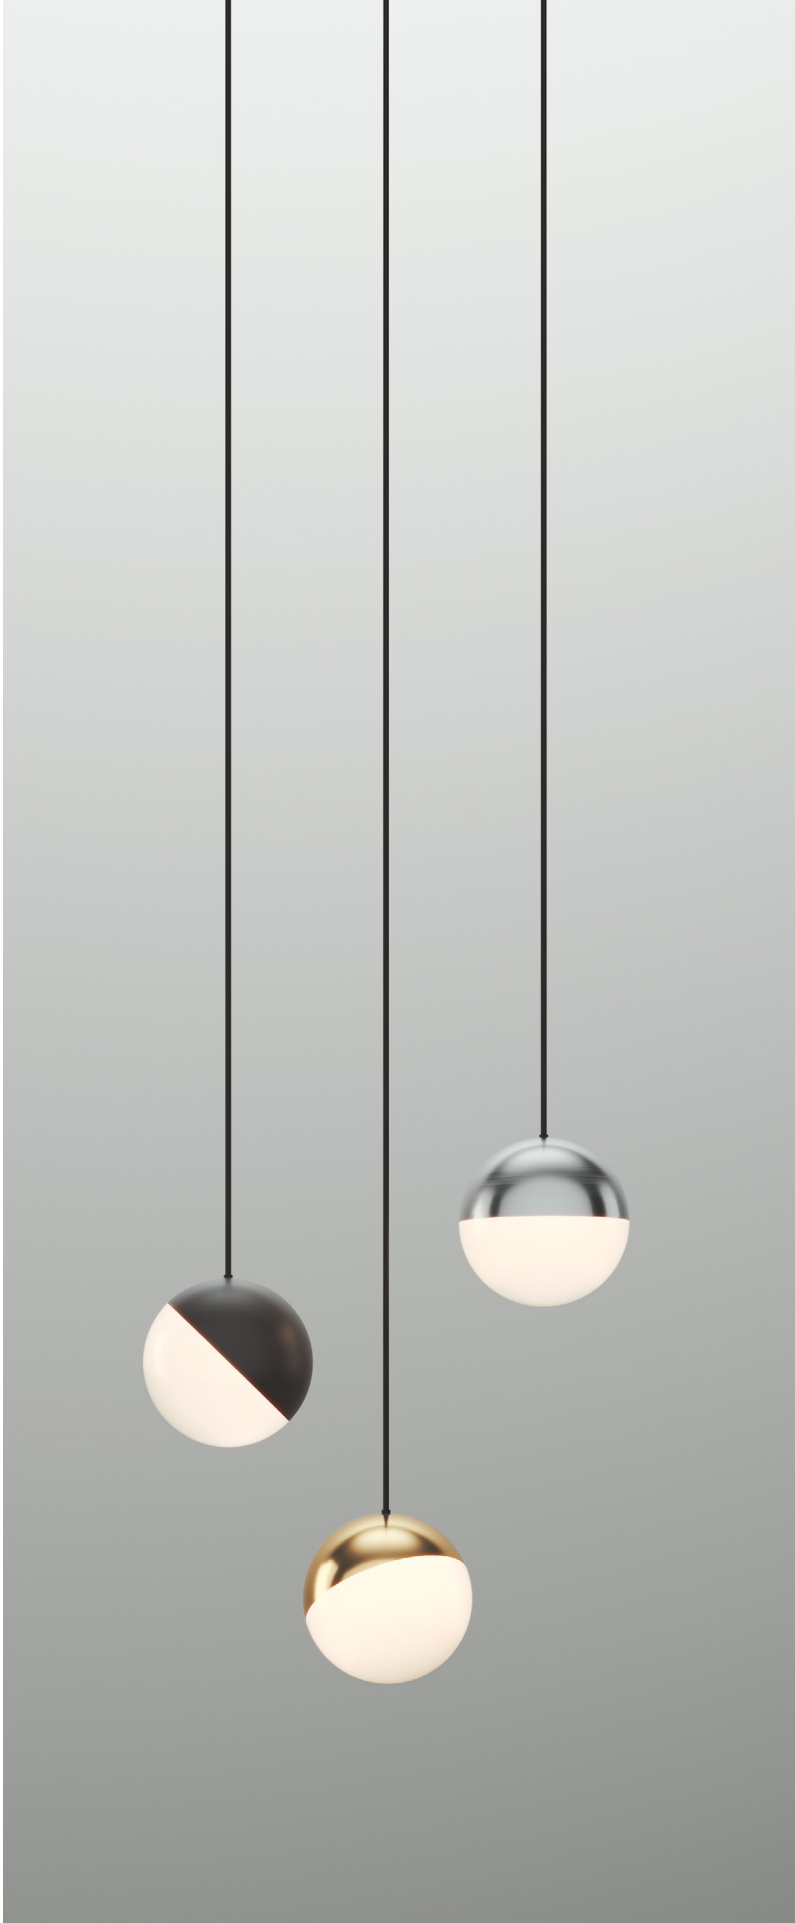

SUSPENDED LIGHTS / MOON

Clight

MOON

Suspended Light

MOON is a single LED retro styled sphere shaped pendant. The top shade connects with the lower half at the equator of the sphere, ending on a white opal pvc diffuser. The sphere is tiltable with 90° movement. When lit the light creates uniform light distribution into the surrounding area.

- Integrated COB LED
- Anti glare effect
- Aluminum body
- Various cable lengths
up to 5 meters
- CRI 90

LED	lm	K	W	INPUT mA	OPTIC	CUT OUT mm	Type	Colour	Item no.
COB	525	3000	8	700	90°	-	A	Black	15286
								Gold	15285
COB	525	3000	8	700	90°	-	B	Black	15287
								Gold	15288