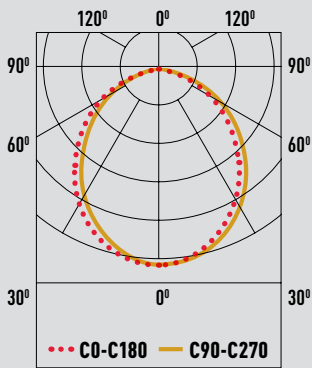

SUSPENDED LIGHTS / MOON

Clight

MOON

Suspended Light

MOON is a single LED retro styled sphere shaped pendant. The top shade connects with the lower half at the equator of the sphere, ending on a white opal pvc diffuser. The sphere is tiltable with 90° movement. When lit the light creates uniform light distribution into the surrounding area.

- Integrated COB LED
- Anti glare effect
- Aluminum body
- Various cable lengths
up to 5 meters
- CRI 90

LED	lm	K	W	INPUT mA	OPTIC	CUT OUT mm	Type	Colour	Item no.
COB	525	3000	8	700	90°	-	A	Black	15286
								Gold	15285
COB	525	3000	8	700	90°	-	B	Black	15287
								Gold	15288