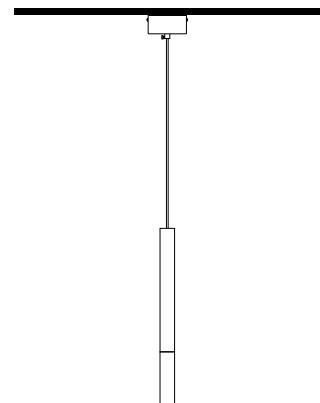

SUSPENDED LIGHTS / JIMI

Clight

JIMI

Suspended Light

JIMI is a thin pendant mount fixture. A metal cylinder that holds an acrylic diffuser in a minimalist design. Two body heights and availability of models with CRI90 make it easy to adapt the luminaire to the needs of the interior. Install solo or in a cluster and personalize by choosing your own hanging lengths.

- Integrated COB LED
- Aluminum body
- CRI 90

LED	lm	K	W	INPUT mA	OPTIC	CUT OUT mm	Type	Colour	Item no.
LED	300	3000	6	150	-	-	A	White	15906
								Black	15907
								Gold	15908
LED	400	3000	8	200	-	-	B	White	15909
								Black	15910
								Gold	15911