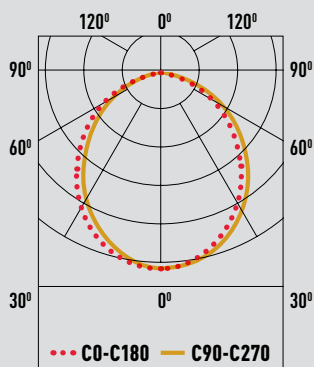

SUSPENDED LIGHTS / JIMI

Clight

JIMI

Suspended Light

JIMI is a thin pendant mount fixture. A metal cylinder that holds an acrylic diffuser in a minimalist design. Two body heights and availability of models with CRI90 make it easy to adapt the luminaire to the needs of the interior. Install solo or in a cluster and personalize by choosing your own hanging lengths.

- Integrated COB LED
- Aluminum body
- CRI 90

LED	lm	K	W	INPUT mA	OPTIC	CUT OUT mm	Type	Colour	Item no.
LED	300	3000	6	150	-	-	A	White	15906
								Black	15907
								Gold	15908
LED	400	3000	8	200	-	-	B	White	15909
								Black	15910
								Gold	15911

CARTON	Size	PCS	CBM	kg
	(L*W*H) cm			
A	46*36.5*45.5	10	0.07	8.2
B	46*36.5*52.5	20	0.09	8.8

HEADQUARTER

Hatnufa 7 St.
9342207 Jerusalem
Israel

LOGISTIC CENTER

Tsela ha-Har St. 47
7178127 Modein
Israel

T +972 (2) 6727811/2