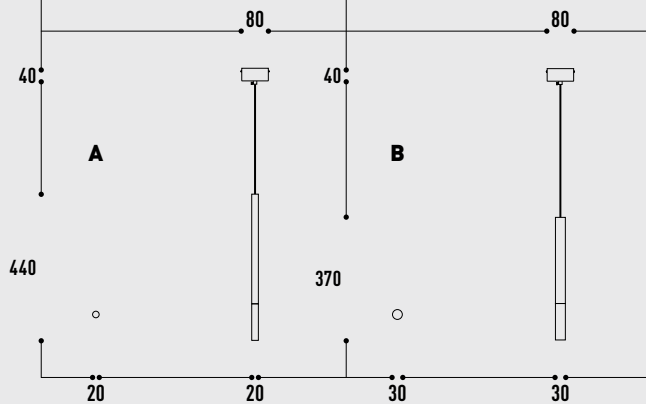

SUSPENDED LIGHTS / JIMI

Clight

JIMI

Suspended Light

JIMI is a thin pendant mount fixture. A metal cylinder that holds an acrylic diffuser in a minimalist design. Two body heights and availability of models with CRI90 make it easy to adapt the luminaire to the needs of the interior. Install solo or in a cluster and personalize by choosing your own hanging lengths.

- Integrated COB LED
- Aluminum body
- CRI 90

LED	lm	K	W	INPUT mA	OPTIC	CUT OUT mm	Type	Colour	Item no.
LED	300	3000	6	150	-	-	A	White	15906
								Black	15907
								Gold	15908
LED	400	3000	8	200	-	-	B	White	15909
								Black	15910
								Gold	15911

CARTON	Size	PCS	CBM	kg
	(L*W*H) cm			
A	46*36.5*45.5	10	0.07	8.2
B	46*36.5*52.5	20	0.09	8.8

HEADQUARTER

Hatnufa 7 St.
9342207 Jerusalem
Israel

LOGISTIC CENTER

Tsela ha-Har St. 47
7178127 Modein
Israel

T +972 (2) 6727811/2