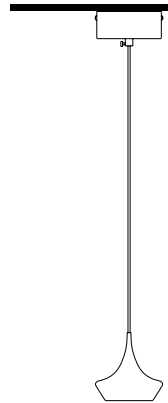

SUSPENDED LIGHTS / JENNY

Clight

JENNY

Suspended Light

JENNY is a clean eye-catching piece with soft curves and gentle angles. Whether it is used in domestic or public spaces it occupies the space elegantly and effectively. It is perfect for multiple installations, whether in clusters or in a linear fashion. Available in white, black and brushed gold.

- Integrated COB LED
- Aluminum body
- Various canopy options
- CRI 90

LED	lm	K	W	INPUT V	OPTIC	CUT OUT mm	Type	Colour	Item no.
COB	595	3000	5	24	60°	-	A	White	15053
								Black	15054
								Gold/Black	15055
COB	595x5	3000	5x5	24	60°	-	B	White	15057
								Black	15058
								Gold/Black	15056