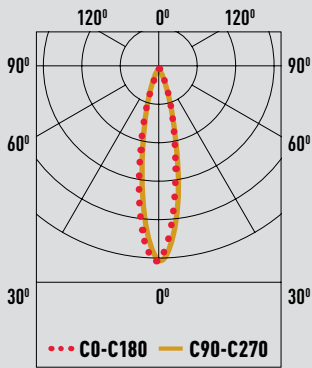

- Integrated COB LED
- Aluminum body
- Various canopy options
- CRI 90

LED	lm	K	W	INPUT V	OPTIC	CUT OUT mm	Type	Colour	Item no.
COB	595	3000	5	24	60°	-	A	White	15053
								Black	15054
								Gold/Black	15055
COB	595x5	3000	5x5	24	60°	-	B	White	15057
								Black	15058
								Gold/Black	15056