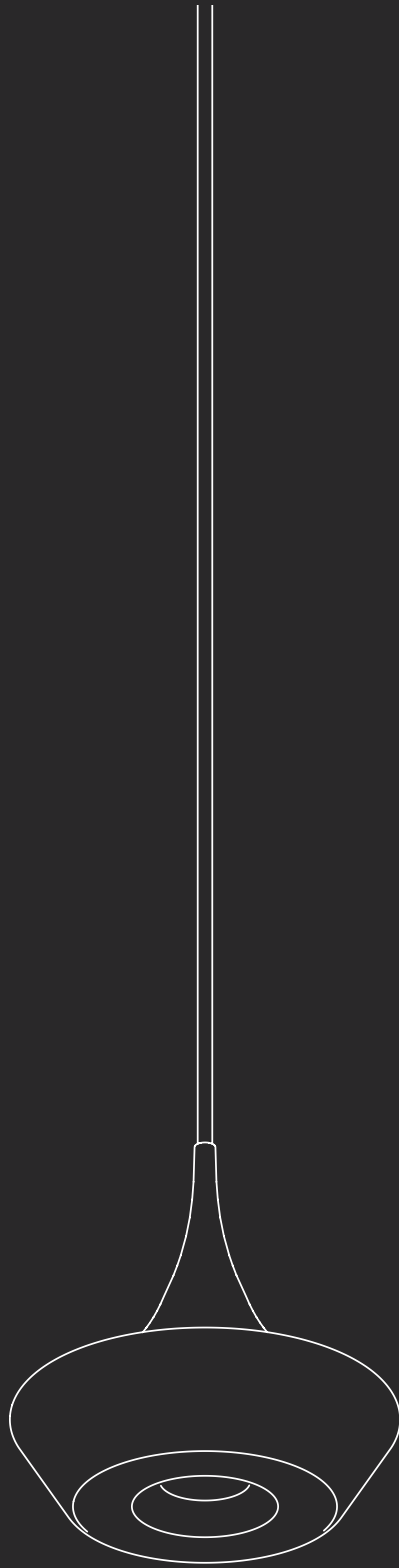

SUSPENDED LIGHTS / JENNY

Clight

JENNY

Suspended Light

JENNY is a clean eye-catching piece with soft curves and gentle angles. Whether it is used in domestic or public spaces it occupies the space elegantly and effectively. It is perfect for multiple installations, whether in clusters or in a linear fashion. Available in white, black and brushed gold.

- Integrated COB LED
- Aluminum body
- Various canopy options
- CRI 90

LED	lm	K	W	INPUT V	OPTIC	CUT OUT mm	Type	Colour	Item no.
COB	595	3000	5	24	60°	-	A	White	15053
								Black	15054
								Gold/Black	15055
COB	595x5	3000	5x5	24	60°	-	B	White	15057
								Black	15058
								Gold/Black	15056