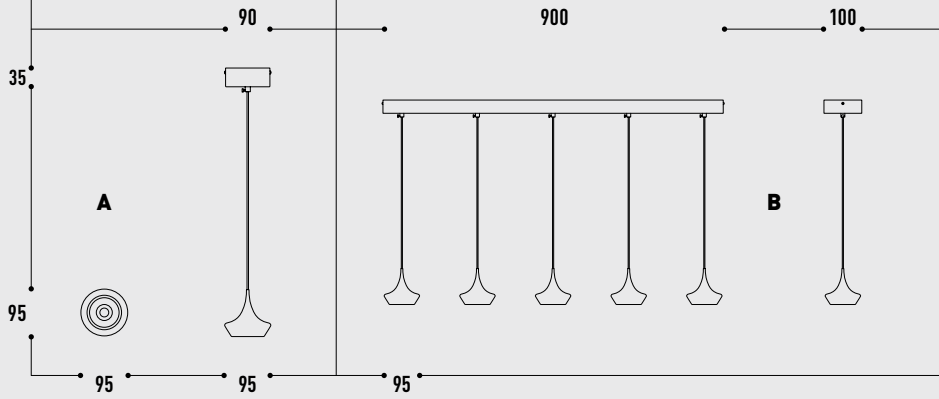

SUSPENDED LIGHTS / JENNY

Clight

JENNY

Suspended Light

JENNY is a clean eye-catching piece with soft curves and gentle angles. Whether it is used in domestic or public spaces it occupies the space elegantly and effectively. It is perfect for multiple installations, whether in clusters or in a linear fashion. Available in white, black and brushed gold.

- Integrated COB LED
- Aluminum body
- Various canopy options
- CRI 90

LED	lm	K	W	INPUT V	OPTIC	CUT OUT mm	Type	Colour	Item no.
COB	595	3000	5	24	60°	-	A	White	15053
								Black	15054
								Gold/Black	15055
COB	595x5	3000	5x5	24	60°	-	B	White	15057
								Black	15058
								Gold/Black	15056

CARTON	Size (L*W*H) cm	PCS	CBM	kg
A	66*21*53	20	0.07	18.9
B	83*13*19.5	1	0.02	4.9

HEADQUARTER

Hatnufa 7 St.
9342207 Jerusalem
Israel

LOGISTIC CENTER

Tsela ha-Har St. 47
7178127 Modein
Israel

T +972 (2) 6727811/2