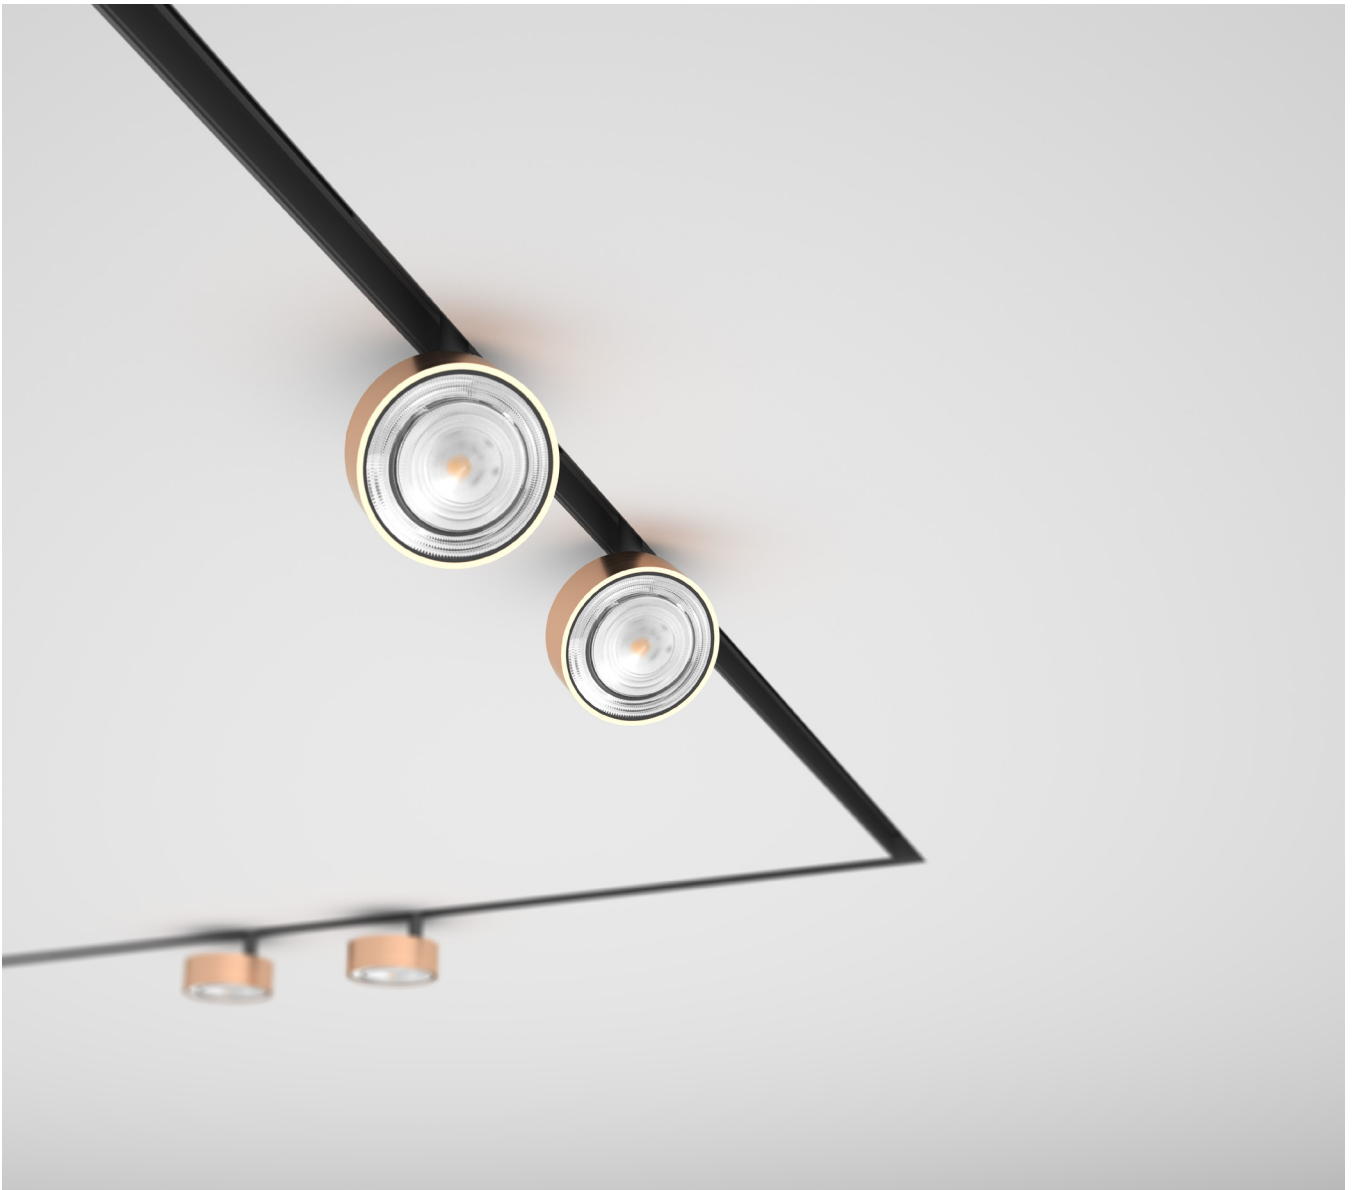

FLOW SYSTEM / TOMI

Clight

TOMI

- Excellent optical control.
- Available in different finishes.
- Integration with Low Voltage.
- DALI version available.
- CRI 90.

OPTIONS

			 <p>Total White-15360</p>	 <p>Total Black-15361</p>
--	--	--	---	---

TOMI 9W

<table border="1"> <thead> <tr> <th>lm</th> <th>K</th> <th>W</th> <th>Control</th> <th>Lens</th> </tr> </thead> <tbody> <tr> <td>640</td> <td>3000</td> <td>9</td> <td>On-Off</td> <td>40°</td> </tr> </tbody> </table>	lm	K	W	Control	Lens	640	3000	9	On-Off	40°		<p>Dimming</p> <hr/> <p>0-10V* 15278</p> <hr/> <p>DALI* 15279</p> <hr/> <p>15°* 15346</p>	 <p>Brushed Gold*</p> <p>15348</p>	 <p>Brushed Rose Gold*</p> <p>15350</p>	 <p>Brushed Chrome*</p> <p>15352</p>	 <p>Matt White*</p> <p>15354</p>
lm	K	W	Control	Lens												
640	3000	9	On-Off	40°												