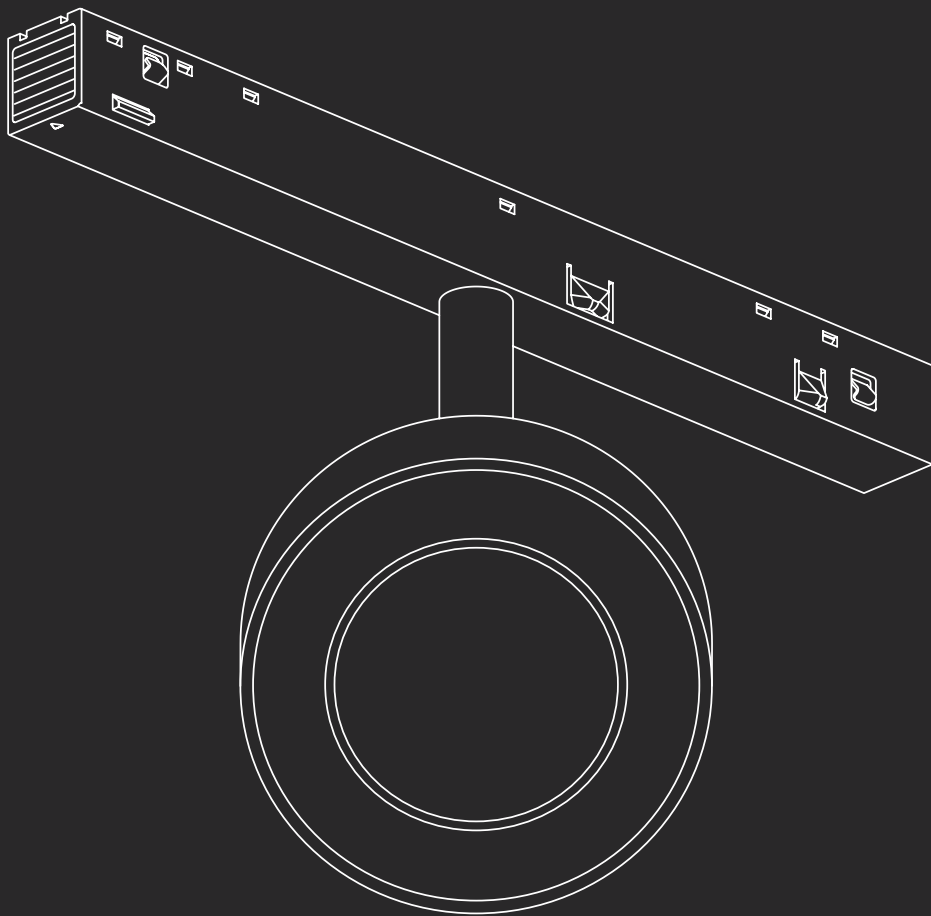

FLOW SYSTEM / TOMI

Clight

TOMI

- Excellent optical control.
- Available in different finishes.
- Integration with Low Voltage.
- DALI version available.
- CRI 90.

OPTIONS

			 <p>Total White-15360</p>	 <p>Total Black-15361</p>
--	--	--	---	---

TOMI 9W

<table border="1"> <thead> <tr> <th>lm</th> <th>K</th> <th>W</th> <th>Control</th> <th>Lens</th> </tr> </thead> <tbody> <tr> <td>640</td> <td>3000</td> <td>9</td> <td>On-Off</td> <td>40°</td> </tr> </tbody> </table>	lm	K	W	Control	Lens	640	3000	9	On-Off	40°		<p>Dimming</p> <hr/> <p>0-10V* 15278</p> <hr/> <p>DALI* 15279</p> <hr/> <p>15°* 15346</p>	 <p>Brushed Gold*</p> <p>15348</p>	 <p>Brushed Rose Gold*</p> <p>15350</p>	 <p>Brushed Chrome*</p> <p>15352</p>	 <p>Matt White*</p> <p>15354</p>
lm	K	W	Control	Lens												
640	3000	9	On-Off	40°												