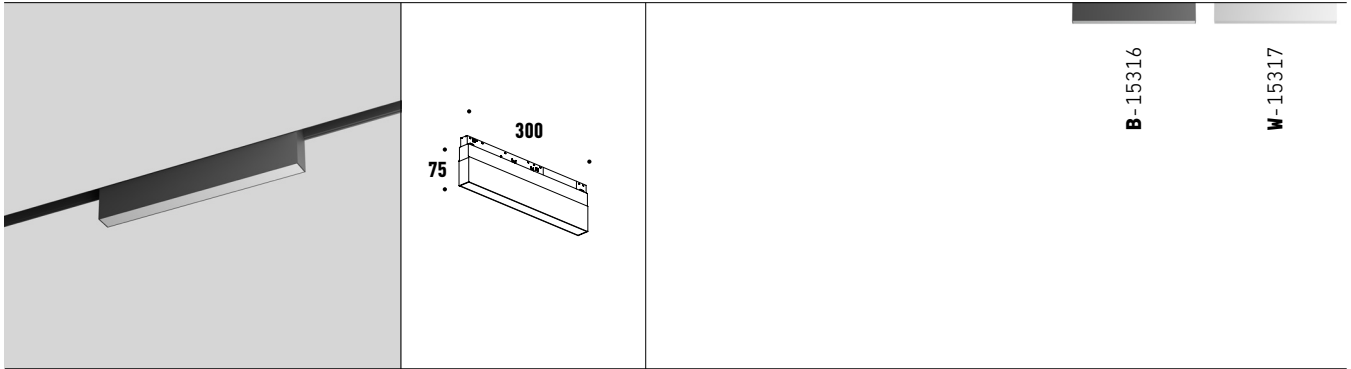

FLOW SYSTEM / OUT | BOOK

Clight

OUT

- Clean minimal design.
- Diffused light effect.
- Integration with Low Voltage.
- DALI version available.

OPTIONS

B-15316

W-15317

OUT 30cm