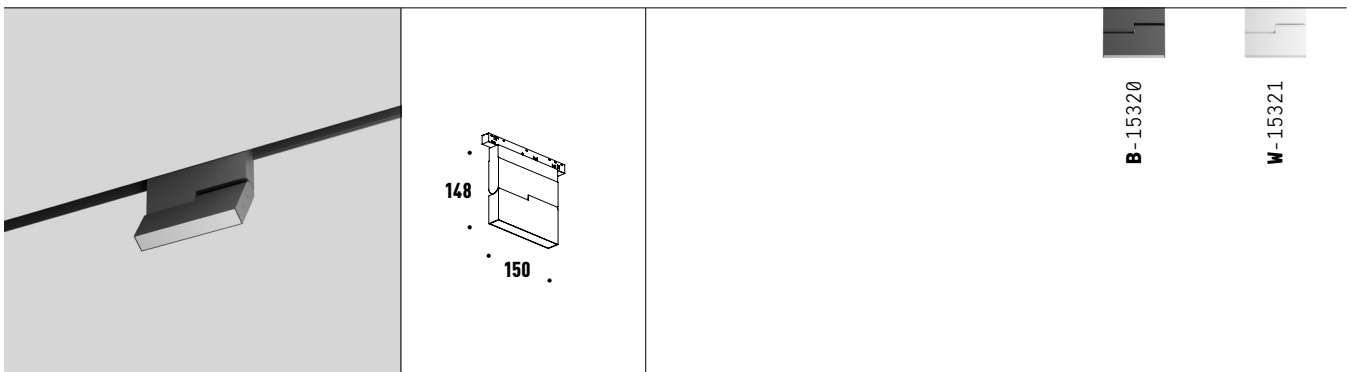

FLOW SYSTEM / OUT | BOOK

Clight

OUT

- Clean minimal design.
- Diffused light effect.
- Integration with Low Voltage.
- DALI version available.

OPTIONS

B-15316

W-15317

OUT 30cm

lm	K	W	Control	Lens	Dimming
2180	3000	25	On-Off	90°	0-10V* 15278 DALI* 15279

B-15318

W-15319

BOOK 30cm

lm	K	W	Control	Lens	Dimming
2180	3000	25	On-Off	90°	0-10V* 15278 DALI* 15279

B-15320

W-15321

BOOK 15cm