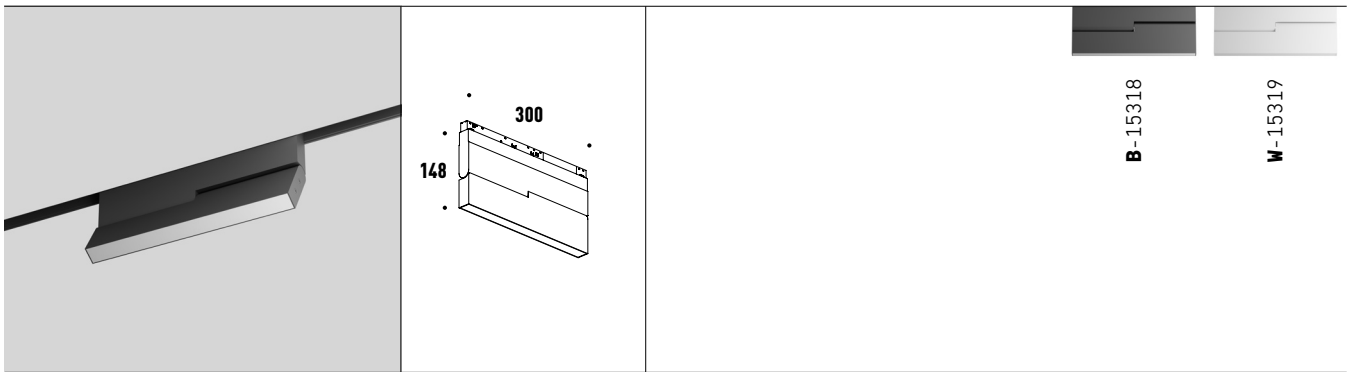

B-15318

W-15319

BOOK 30cm

lm	K	W	Control	Lens	Dimming
2180	3000	25	On-Off	90°	0-10V* 15278 DALI* 15279