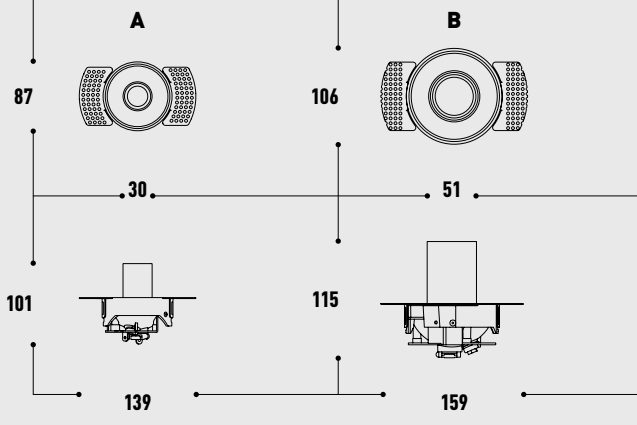

SPOT LIGHTS / TUBE

Clight

TUBE

SPOT Light

Tube is a minimal, ceiling-recessed spot light characterised by its trimless design. This spot light provides ample direct and ambient illumination by the adjustable head. Available in two different sizes all models have a high color rendering index – CRI90.

- Integrated COB LED
- Adjustable spotlight
- Trimless frame
- CRI 90

LED	lm	K	W	INPUT mA	OPTIC	CUT OUT mm	Type	Colour	Item no.
COB	676	3000	7	700	30°	90	A	White/black	15372
COB	1095	3000	13	350	30°	110	B	White/black	15373

DIAM	LUX	DIST
0.5 m	648 lx	1 m
0.4 m	1110 lx	
1.0 m	162 lx	2 m
0.7 m	278 lx	
1.5 m	72 lx	3 m
1.1 m	123 lx	
2.0 m	41 lx	4 m
1.5 m	69 lx	

CARTON	Size (L*W*H) cm	PCS	CBM	kg
A	49.5*28*24.5	20	0.034	4.8
B	62*33*27.5	20	0.056	11.1