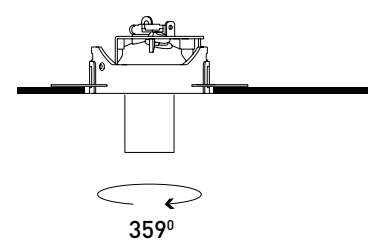

SPOT LIGHTS / TUBE

Clight

TUBE

SPOT Light

Tube is a minimal, ceiling-recessed spot light characterised by its trimless design. This spot light provides ample direct and ambient illumination by the adjustable head. Available in two different sizes all models have a high color rendering index – CRI90.

- Integrated COB LED
- Adjustable spotlight
- Trimless frame
- CRI 90

LED	lm	K	W	INPUT mA	OPTIC	CUT OUT mm	Type	Colour	Item no.
COB	676	3000	7	700	30°	90	A	White/black	15372
COB	1095	3000	13	350	30°	110	B	White/black	15373

DIAM	LUX	DIST
0.5 m	648 lx	1 m
0.4 m	1110 lx	
1.0 m	162 lx	2 m
0.7 m	278 lx	
1.5 m	72 lx	3 m
1.1 m	123 lx	
2.0 m	41 lx	4 m
1.5 m	69 lx	

CARTON	Size (L*W*H) cm	PCS	CBM	kg
A	49.5*28*24.5	20	0.034	4.8
B	62*33*27.5	20	0.056	11.1