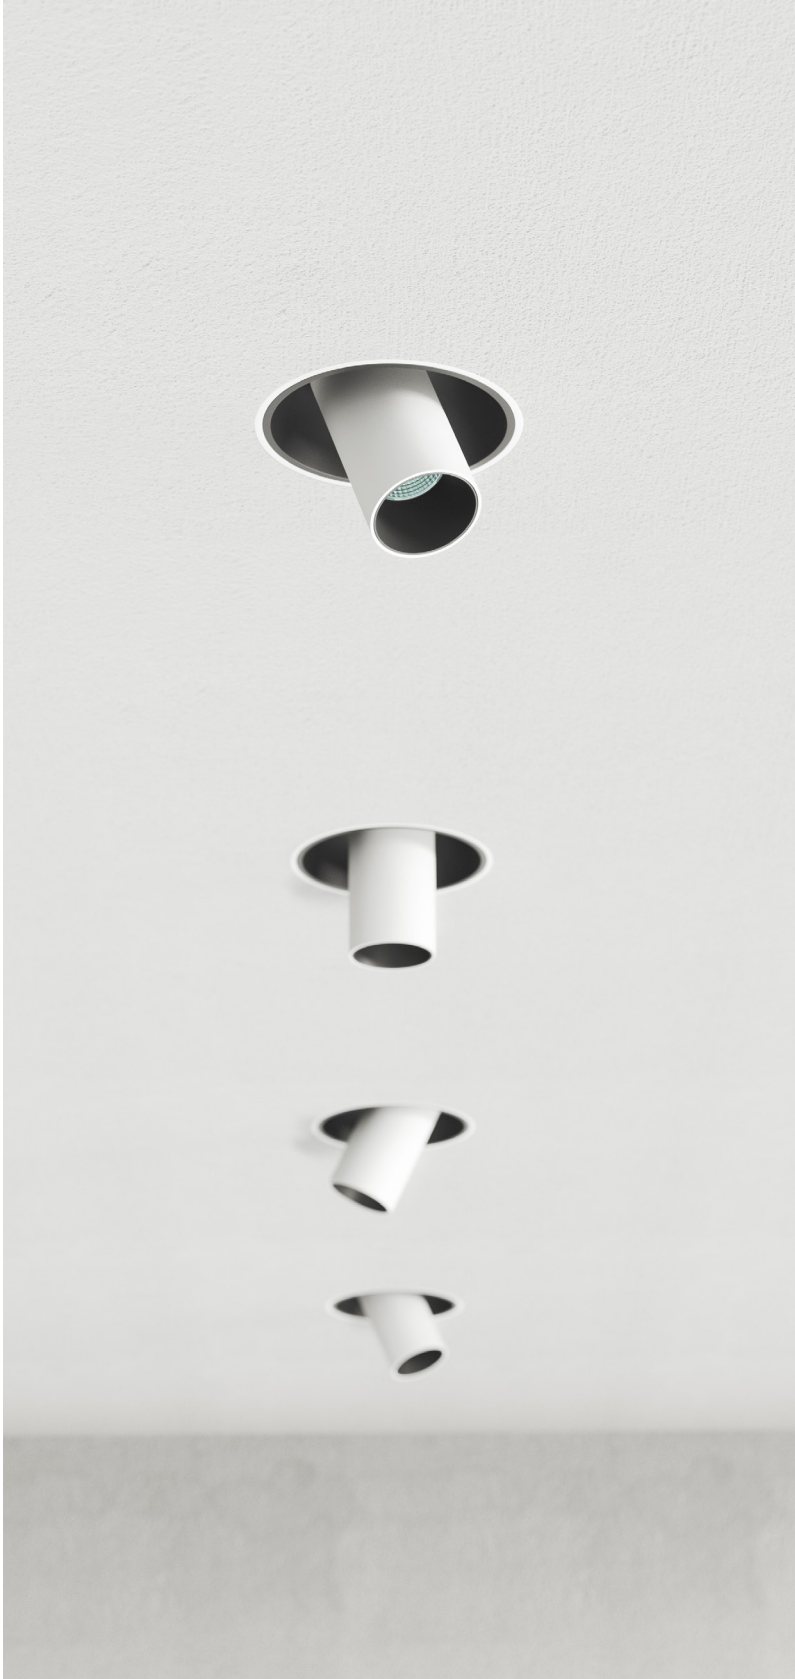

SPOT LIGHTS / TUBE

Clight

TUBE

SPOT Light

Tube is a minimal, ceiling-recessed spot light characterised by its trimless design. This spot light provides ample direct and ambient illumination by the adjustable head. Available in two different sizes all models have a high color rendering index – CRI90.

- Integrated COB LED
- Adjustable spotlight
- Trimless frame
- CRI 90

LED	lm	K	W	INPUT mA	OPTIC	CUT OUT mm	Type	Colour	Item no.
COB	676	3000	7	700	30°	90	A	White/black	15372
COB	1095	3000	13	350	30°	110	B	White/black	15373