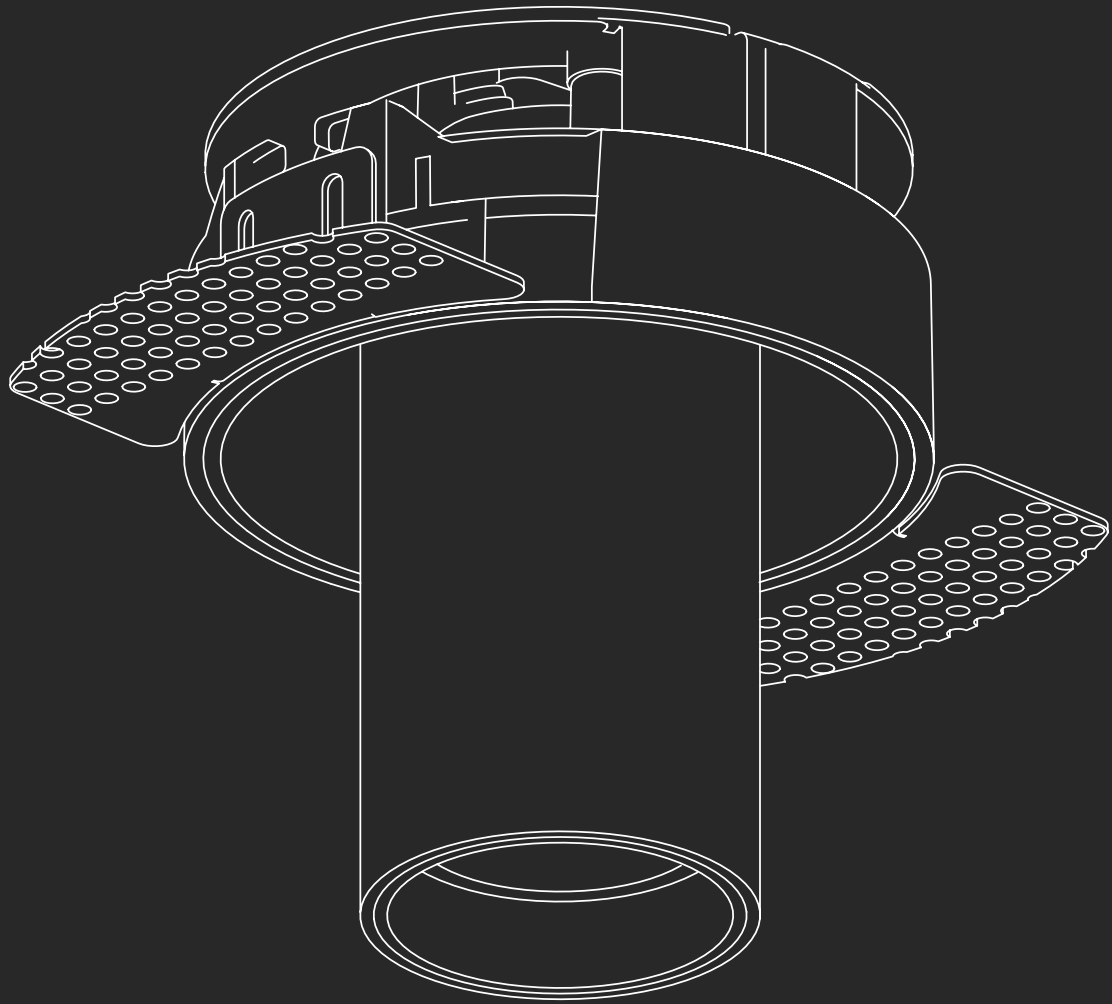

SPOT LIGHTS / TUBE

Clight

TUBE

SPOT Light

Tube is a minimal, ceiling-recessed spot light characterised by its trimless design. This spot light provides ample direct and ambient illumination by the adjustable head. Available in two different sizes all models have a high color rendering index – CRI90.

- Integrated COB LED
- Adjustable spotlight
- Trimless frame
- CRI 90

LED	lm	K	W	INPUT mA	OPTIC	CUT OUT mm	Type	Colour	Item no.
COB	676	3000	7	700	30°	90	A	White/black	15372
COB	1095	3000	13	350	30°	110	B	White/black	15373

DIAM	LUX	DIST
0.5 m	648 lx	1 m
0.4 m	1110 lx	
1.0 m	162 lx	2 m
0.7 m	278 lx	
1.5 m	72 lx	3 m
1.1 m	123 lx	
2.0 m	41 lx	4 m
1.5 m	69 lx	

CARTON	Size (L*W*H) cm	PCS	CBM	kg
A	49.5*28*24.5	20	0.034	4.8
B	62*33*27.5	20	0.056	11.1