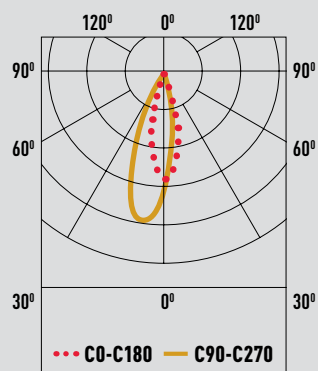

SPOT LIGHTS / TUBE

Clight

TUBE

SPOT Light

Tube is a minimal, ceiling-recessed spot light characterised by its trimless design. This spot light provides ample direct and ambient illumination by the adjustable head. Available in two different sizes all models have a high color rendering index – CRI90.

- Integrated COB LED
- Adjustable spotlight
- Trimless frame
- CRI 90

LED	lm	K	W	INPUT mA	OPTIC	CUT OUT mm	Type	Colour	Item no.
COB	676	3000	7	700	30°	90	A	White/black	15372
COB	1095	3000	13	350	30°	110	B	White/black	15373

DIAM	LUX	DIST
0.5 m	648 lx	1 m
0.4 m	1110 lx	
1.0 m	162 lx	2 m
0.7 m	278 lx	
1.5 m	72 lx	3 m
1.1 m	123 lx	
2.0 m	41 lx	4 m
1.5 m	69 lx	

CARTON	Size (L*W*H) cm	PCS	CBM	kg
A	49.5*28*24.5	20	0.034	4.8
B	62*33*27.5	20	0.056	11.1