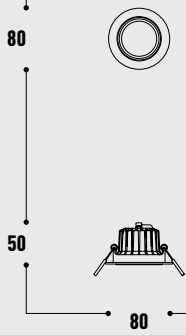

# RON

!

IP54 COB Downlight

RON is a fine COB led waterproof downlight. This IP54 recessed spot light provides ample direct and ambient illumination by the adjustable integrated led. This collection has a TRIAC dimmable option.

- Integrated COB LED
- IP54 waterproof
- Adjustable spotlight

LED	lm	K	W	INPUT mA	OPTIC	CUT OUT mm	Type	Dimming	Colour	Item no.
COB	760	3000	8	170	60°	68	•	TRIAC*	White	15033
									Black	150033

\* not included

DIAM	LUX	DIST	
1.2 m	750 lx	1 m	•
2.4 m	188 lx	2 m	
3.6 m	83 lx	3 m	
4.8 m	47 lx	4 m	

CARTON	Size (L*W*H) cm	PCS	CBM	kg
•	46*46*29.5	48	0.062	15

**HEADQUARTER**

Hatnufa 7 St.  
9342207 Jerusalem  
Israel