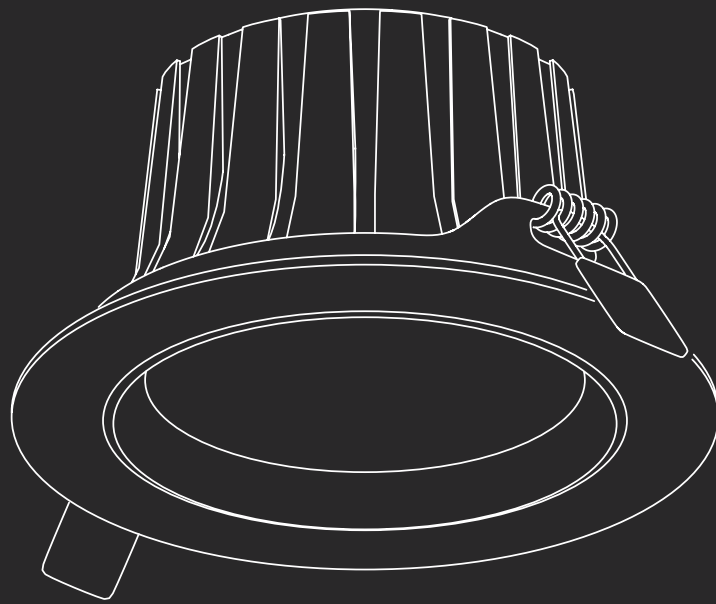

# IP54 DOWNLIGHTS / RON

Clight

# RON

!

IP54 COB Downlight

RON is a fine COB led waterproof downlight. This IP54 recessed spot light provides ample direct and ambient illumination by the adjustable integrated led. This collection has a TRIAC dimmable option.

- Integrated COB LED
- IP54 waterproof
- Adjustable spotlight

LED	lm	K	W	INPUT mA	OPTIC	CUT OUT mm	Type	Dimming	Colour	Item no.
COB	760	3000	8	170	60°	68	•	TRIAC*	White	15033
									Black	150033

\* not included

DIAM	LUX	DIST	
1.2 m	750 lx	1 m	•
2.4 m	188 lx	2 m	
3.6 m	83 lx	3 m	
4.8 m	47 lx	4 m	

CARTON	Size (L*W*H) cm	PCS	CBM	kg
•	46*46*29.5	48	0.062	15

**HEADQUARTER**

Hatnufa 7 St.  
9342207 Jerusalem  
Israel