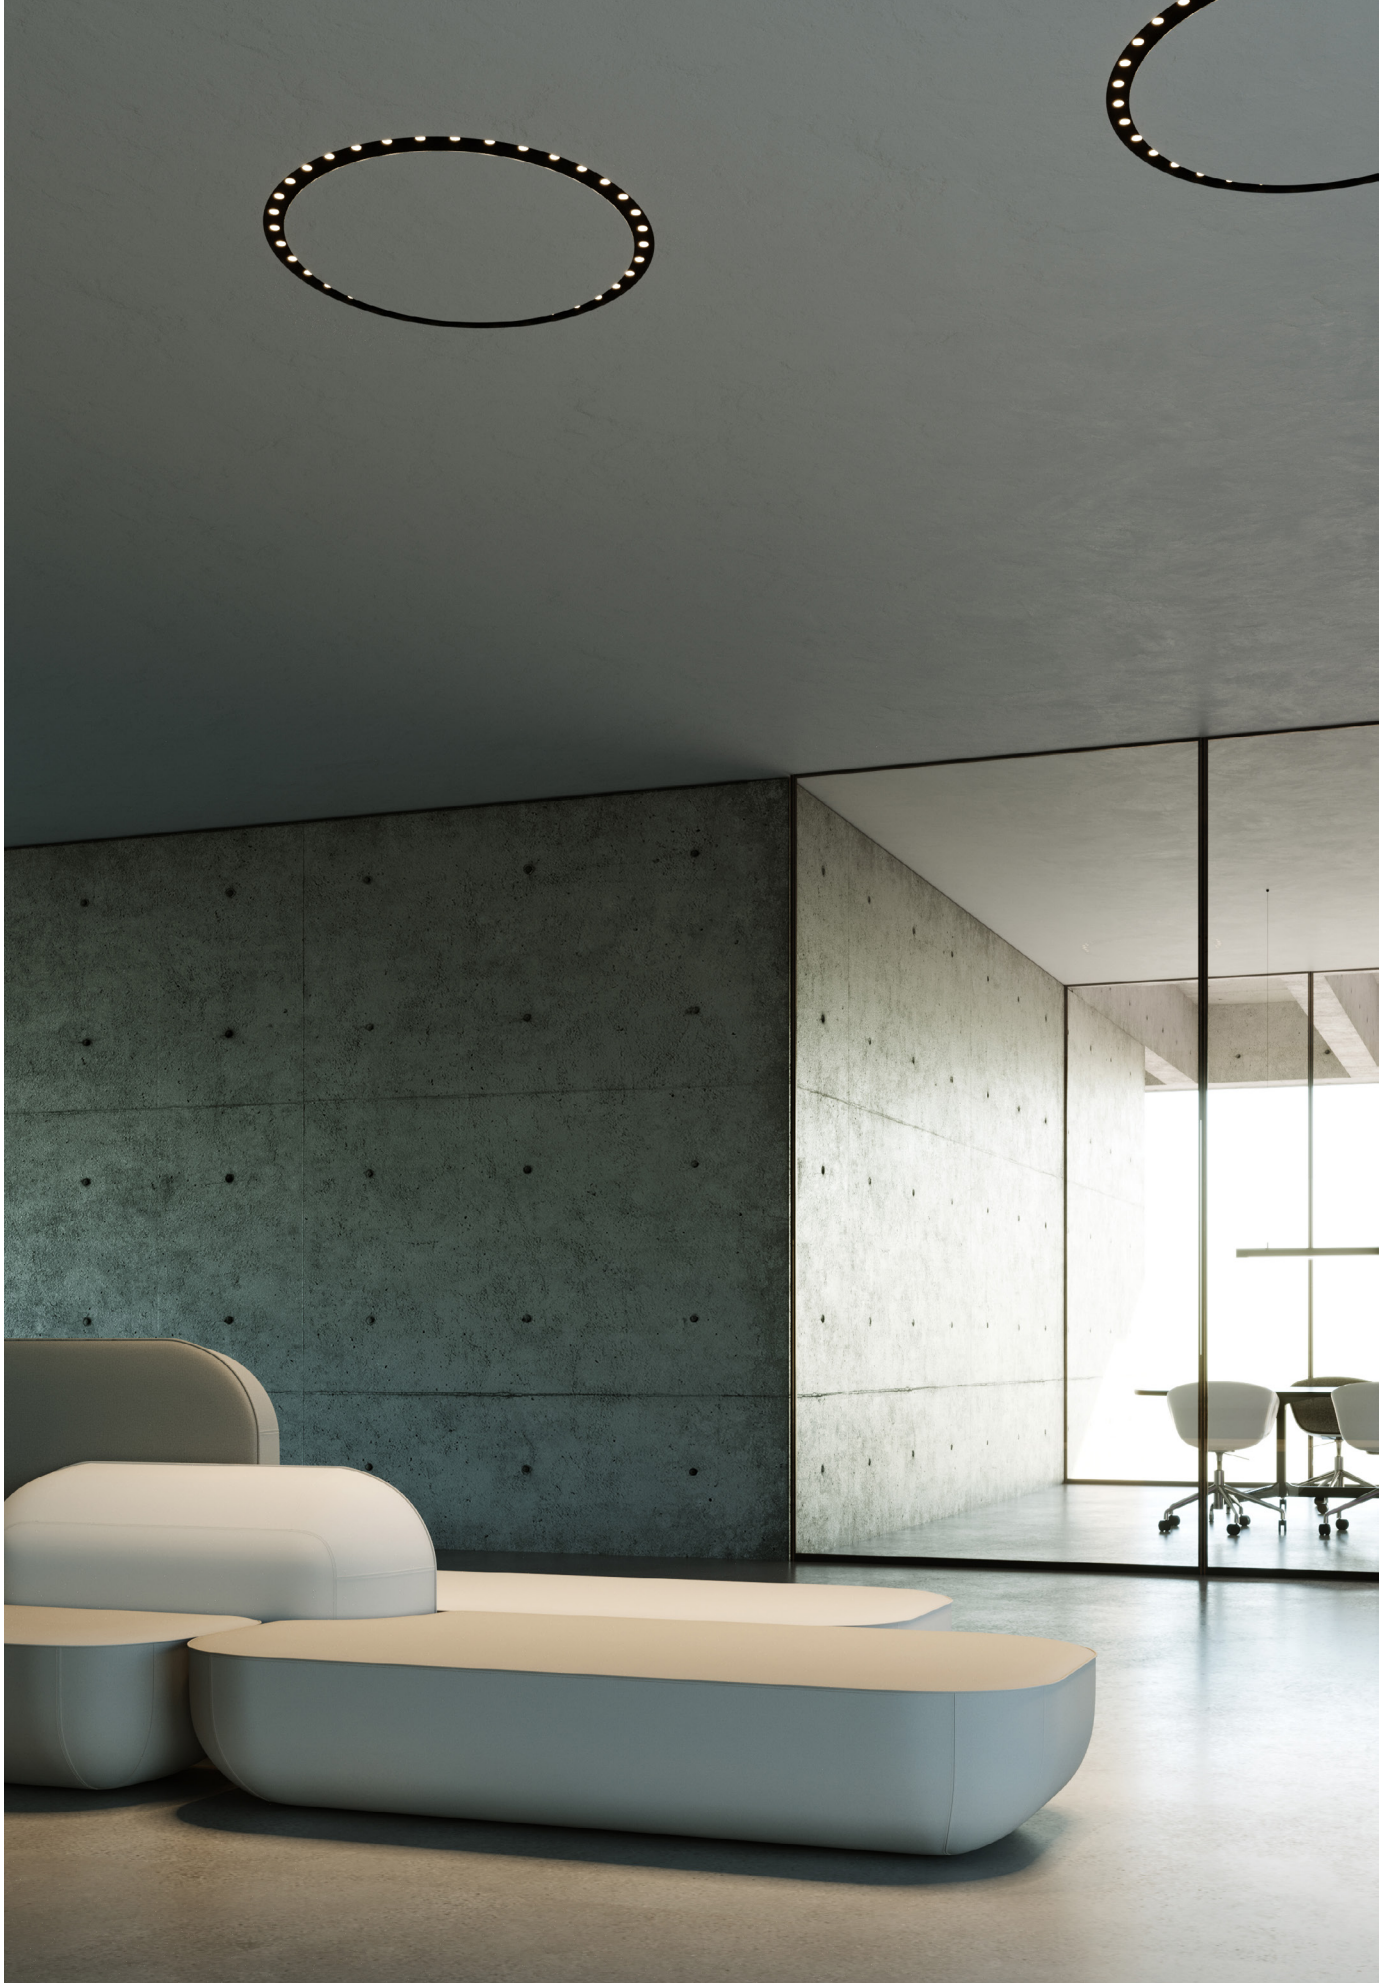

COB DOWNLIGHTS / RING DOTS

Clight

RING DOTS

COB Downlight

Circular, seamless recessed luminaires, which provides stunning and soft illumination. RING DOTS is designed to minimise the glare for high visual comfort. The installation is simple and the family is available in three diameters: 30, 60 or 90cm.

- Integrated COB LED
- Trimless frame
- TRIAC dimmable
- CRI 90

LED	lm	K	W	INPUT mA	OPTIC	CUT OUT mm	Type	Dimming	Colour	Item no.
LED	1152	3000	24	700	24°	310	A	TRIAC*	Black	15369
LED	2400	3000	50	700	24°	610	B		Black	15309
LED	3600	3000	72	700	24°	910	C		Black	15311

* not included

DIAM	LUX	DIST	
0.7 m	2610 lx	1 m	A B C
0.7 m	4830 lx		
0.7 m	7223 lx		
1.4 m	653 lx	2 m	
1.4 m	1207 lx		
1.4 m	1806 lx		
2.1 m	290 lx	3 m	
2.1 m	537 lx		
2.1 m	803 lx		
2.8 m	163 lx	4 m	
2.8 m	302 lx		
2.8 m	451 lx		