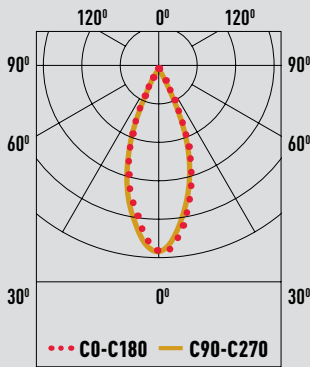

COB DOWNLIGHTS / RING DOTS

Clight

RING DOTS

COB Downlight

Circular, seamless recessed luminaires, which provides stunning and soft illumination. RING DOTS is designed to minimise the glare for high visual comfort. The installation is simple and the family is available in three diameters: 30, 60 or 90cm.

* not included

DIAM	LUX	DIST	
0.7 m	2610 lx	1 m	A B C
0.7 m	4830 lx		
0.7 m	7223 lx		
1.4 m	653 lx	2 m	
1.4 m	1207 lx		
1.4 m	1806 lx		
2.1 m	290 lx	3 m	
2.1 m	537 lx		
2.1 m	803 lx		
2.8 m	163 lx	4 m	
2.8 m	302 lx		
2.8 m	451 lx		