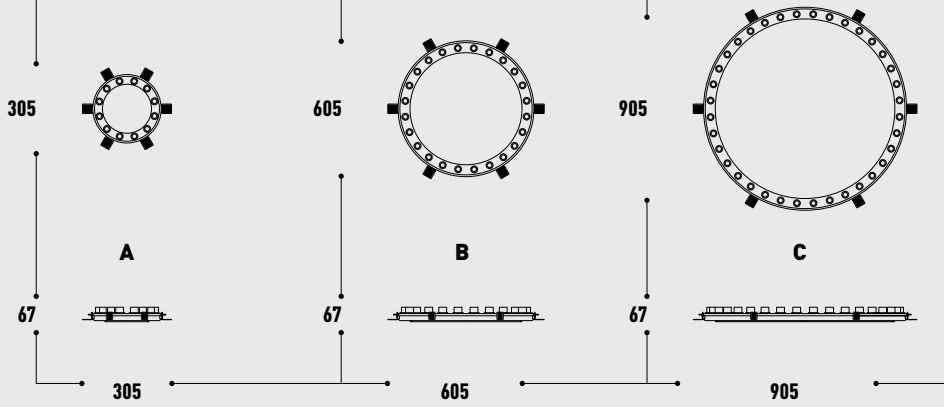

COB DOWNLIGHTS / RING DOTS

Clight

RING DOTS

COB Downlight

Circular, seamless recessed luminaires, which provides stunning and soft illumination. RING DOTS is designed to minimise the glare for high visual comfort. The installation is simple and the family is available in three diameters: 30, 60 or 90cm.

- Integrated COB LED
- Trimless frame
- TRIAC dimmable
- CRI 90

LED	lm	K	W	INPUT mA	OPTIC	CUT OUT mm	Type	Dimming	Colour	Item no.
LED	1152	3000	24	700	24°	310	A	TRIAC*	Black	15369
LED	2400	3000	50	700	24°	610	B		Black	15309
LED	3600	3000	72	700	24°	910	C		Black	15311

* not included

DIAM	LUX	DIST	
0.7 m	2610 lx	1 m	A B C
0.7 m	4830 lx		
0.7 m	7223 lx		
1.4 m	653 lx	2 m	
1.4 m	1207 lx		
1.4 m	1806 lx		
2.1 m	290 lx	3 m	
2.1 m	537 lx		
2.1 m	803 lx		
2.8 m	163 lx	4 m	
2.8 m	302 lx		
2.8 m	451 lx		

CARTON	Size	PCS	CBM	kg
	(L*W*H) cm			
A	38*34.5*33	5	0.043	11.5
B	63*68*7.5	1	0.032	7.5
C	97*98*7.5	1	0.071	13.5

HEADQUARTER

Hatnufa 7 St.
9342207 Jerusalem
Israel

LOGISTIC CENTER

Tsela ha-Har St. 47
7178127 Modein
Israel