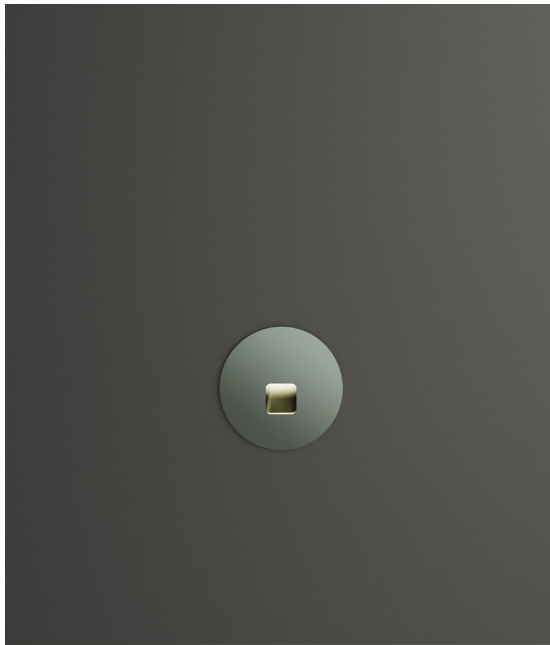

STEP LIGHTS / MINI STEP

Clight

MINI STEP

STEP Light

MINI STEP family is a minimal collection, built with a painted aluminum body integrated with 4W COB led light. MINI STEP is a fine wall recessed night light.

- Concrete box included
- Easy installation
- Various light effects

LED	lm	K	W	INPUT mA	OPTIC	CUT OUT mm	Type	Colour	Item no.
COB	380	3000	4	700	100°	20x55	A	White	15060
								Black	150600

CARTON	Size (L*W*H) cm	PCS	CBM	kg
A	55*23*36.5	50	0.046	11.5

- Concrete box included
- Easy installation
- Various light effects

LED	lm	K	W	INPUT mA	OPTIC	CUT OUT mm	Type	Colour	Item no.
COB	380	3000	4	700	100°	20x55	B	White	15061
								Black	150611
COB	380	3000	4	700	100°	20x55	C	White	15062
								Black	150622