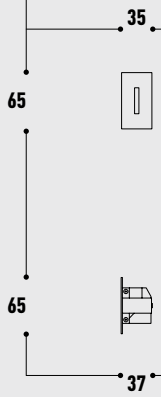

STEP LIGHTS / MINI STEP

Clight

MINI STEP

STEP Light

MINI STEP family is a minimal collection, built with a painted aluminum body integrated with 4W COB led light. MINI STEP is a fine wall recessed night light.

- Concrete box included
- Easy installation
- Various light effects

LED	lm	K	W	INPUT mA	OPTIC	CUT OUT mm	Type	Colour	Item no.
COB	380	3000	4	700	100°	20x55	A	White	15060
								Black	150600

CARTON	Size (L*W*H) cm	PCS	CBM	kg
A	55*23*36.5	50	0.046	11.5

- Concrete box included
- Easy installation
- Various light effects

LED	lm	K	W	INPUT mA	OPTIC	CUT OUT mm	Type	Colour	Item no.
COB	380	3000	4	700	100°	20x55	B	White	15061
								Black	150611
COB	380	3000	4	700	100°	20x55	C	White	15062
								Black	150622

CARTON	Size (L*W*H) cm	PCS	CBM	kg
B	55*23*36.5	50	0.046	11.5
C	55*23*36.5	50	0.046	11.5

HEADQUARTER

Hatnufa 7 St.
9342207 Jerusalem
Israel

LOGISTIC CENTER

Tsela ha-Har St. 47
7178127 Modein
Israel

T +972 (2) 6727811/2