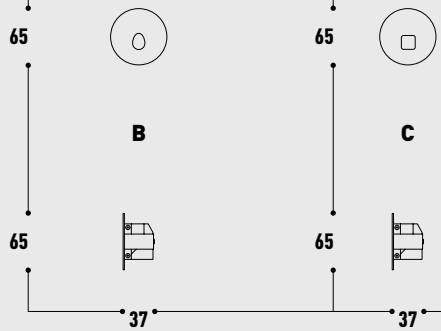

- Concrete box included
- Easy installation
- Various light effects

LED	lm	K	W	INPUT mA	OPTIC	CUT OUT mm	Type	Colour	Item no.
COB	380	3000	4	700	100°	20x55	A	White	15060
								Black	150600

CARTON	Size (L*W*H) cm	PCS	CBM	kg
A	55*23*36.5	50	0.046	11.5

- Concrete box included
- Easy installation
- Various light effects

LED	lm	K	W	INPUT mA	OPTIC	CUT OUT mm	Type	Colour	Item no.
COB	380	3000	4	700	100°	20x55	B	White	15061
								Black	150611
COB	380	3000	4	700	100°	20x55	C	White	15062
								Black	150622

CARTON	Size (L*W*H) cm	PCS	CBM	kg
B	55*23*36.5	50	0.046	11.5
C	55*23*36.5	50	0.046	11.5

HEADQUARTER

Hatnufa 7 St.
9342207 Jerusalem
Israel

LOGISTIC CENTER

Tsela ha-Har St. 47
7178127 Modein
Israel

T +972 (2) 6727811/2