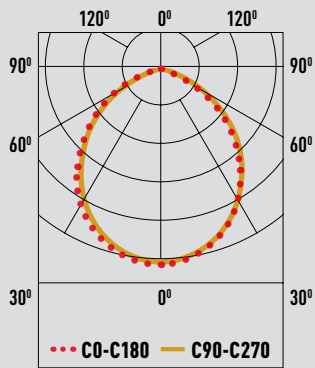

CARTON	Size (L*W*H) cm	PCS	CBM	kg
B	55*23*36.5	50	0.046	11.5
C	55*23*36.5	50	0.046	11.5