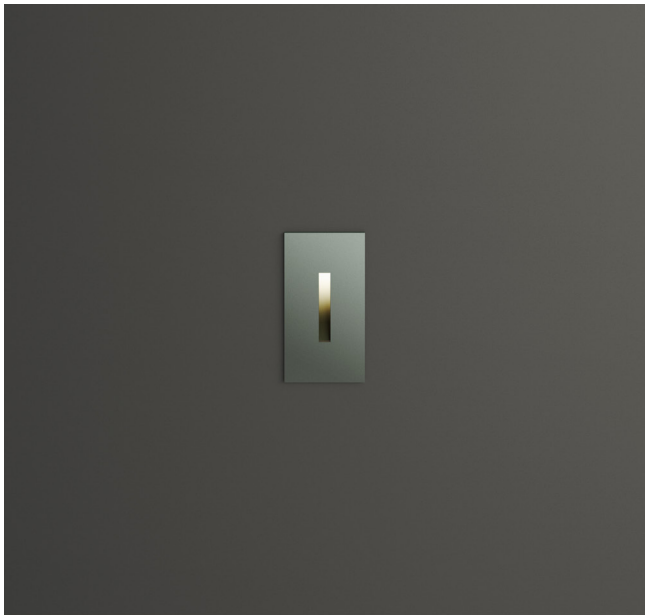

STEP LIGHTS / MINI STEP

Clight

MINI STEP

STEP Light

MINI STEP family is a minimal collection, built with a painted aluminum body integrated with 4W COB led light. MINI STEP is a fine wall recessed night light.

- Concrete box included
- Easy installation
- Various light effects

LED	lm	K	W	INPUT mA	OPTIC	CUT OUT mm	Type	Colour	Item no.
COB	380	3000	4	700	100°	20x55	A	White	15060
								Black	150600

CARTON	Size (L*W*H) cm	PCS	CBM	kg
A	55*23*36.5	50	0.046	11.5

- Concrete box included
- Easy installation
- Various light effects

LED	lm	K	W	INPUT mA	OPTIC	CUT OUT mm	Type	Colour	Item no.
COB	380	3000	4	700	100°	20x55	B	White	15061
								Black	150611
COB	380	3000	4	700	100°	20x55	C	White	15062
								Black	150622