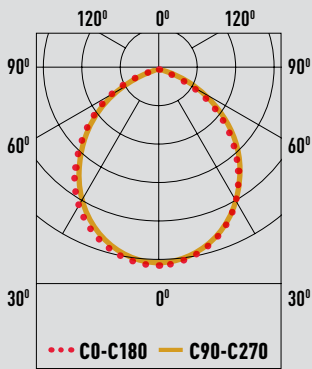

- Concrete box included
- Easy installation
- Various light effects

LED	lm	K	W	INPUT mA	OPTIC	CUT OUT mm	Type	Colour	Item no.
COB	380	3000	4	700	100°	20x55	A	White	15060
								Black	150600

CARTON	Size (L*W*H) cm	PCS	CBM	kg
A	55*23*36.5	50	0.046	11.5