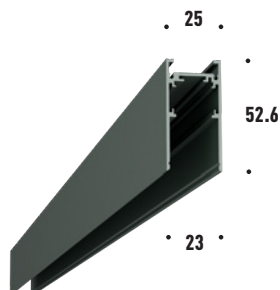

RECESSED

2m TRACK | 15236
 3m TRACK | 15237
 Different Lengths | upon request

"L" CONNECTOR | 15238

"L" CONNECTOR IN | 15239

"L" CONNECTOR OUT | 15240

"T" CONNECTOR | 15379

"X" CONNECTOR | 15377

SURFACE/SUSPENDED*