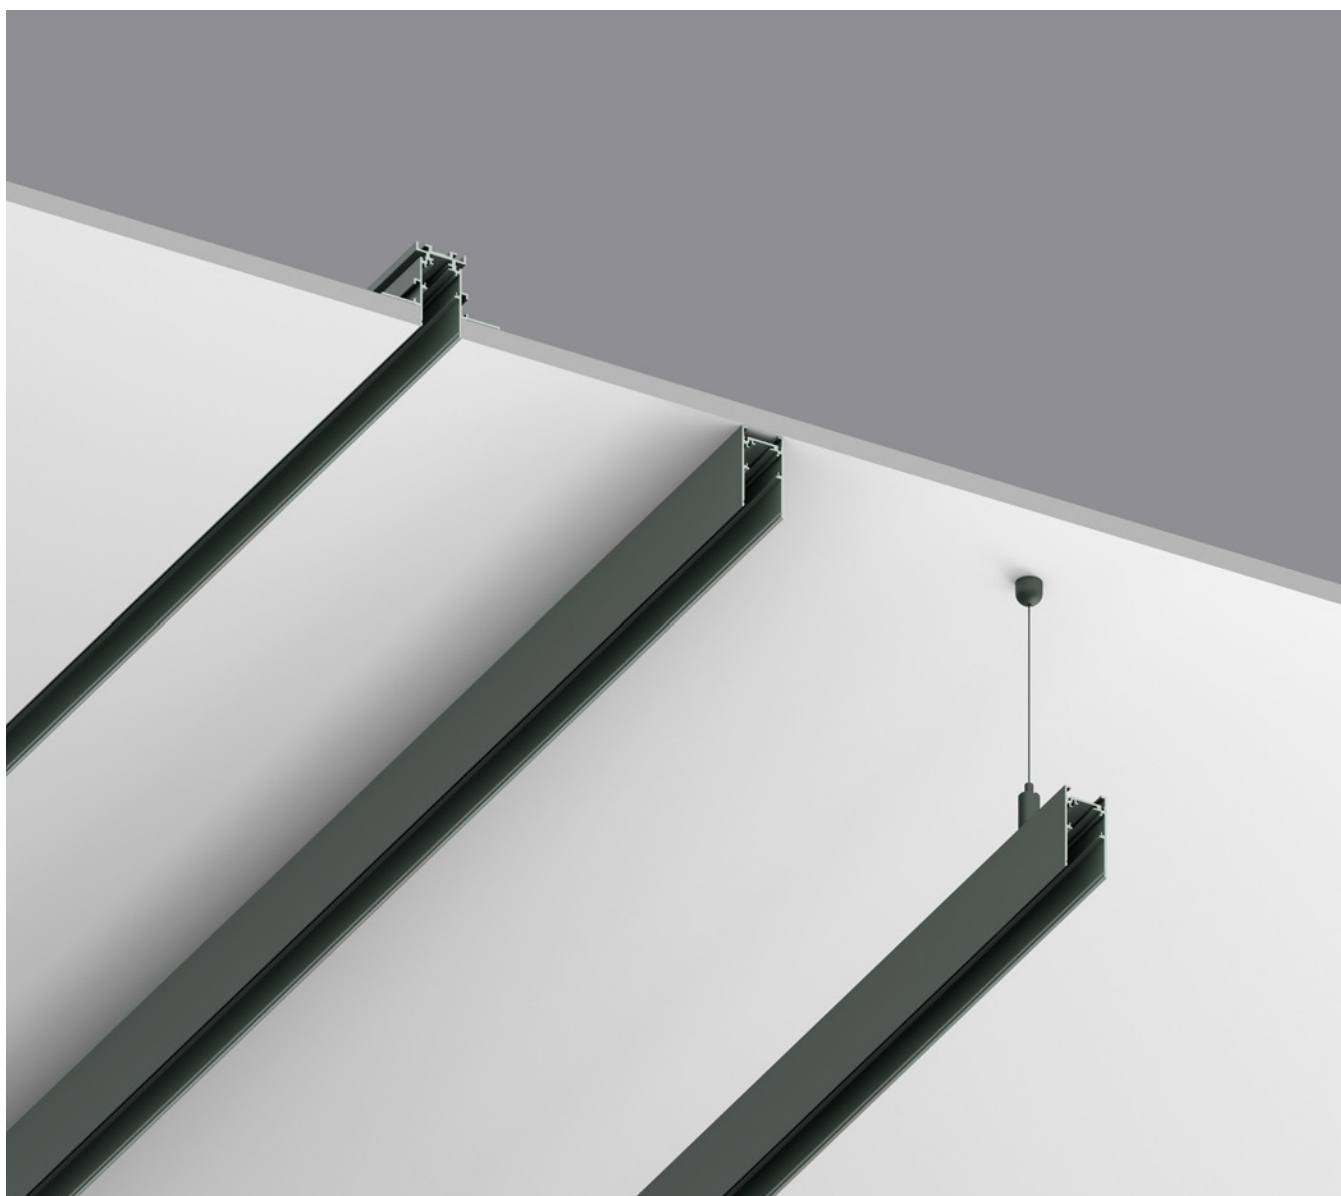

CONNECTOR STRAIGHT | 15376

LIVE END | 15281

LIVE END DIM | 15333

CONNECTOR | 15334

** Drivers to be used on surface tracks which will be installed on concrete.

TRACKS

- Low Voltage System.
- Minimal design.
- Different kinds of applications.
- Wide range of accessories.