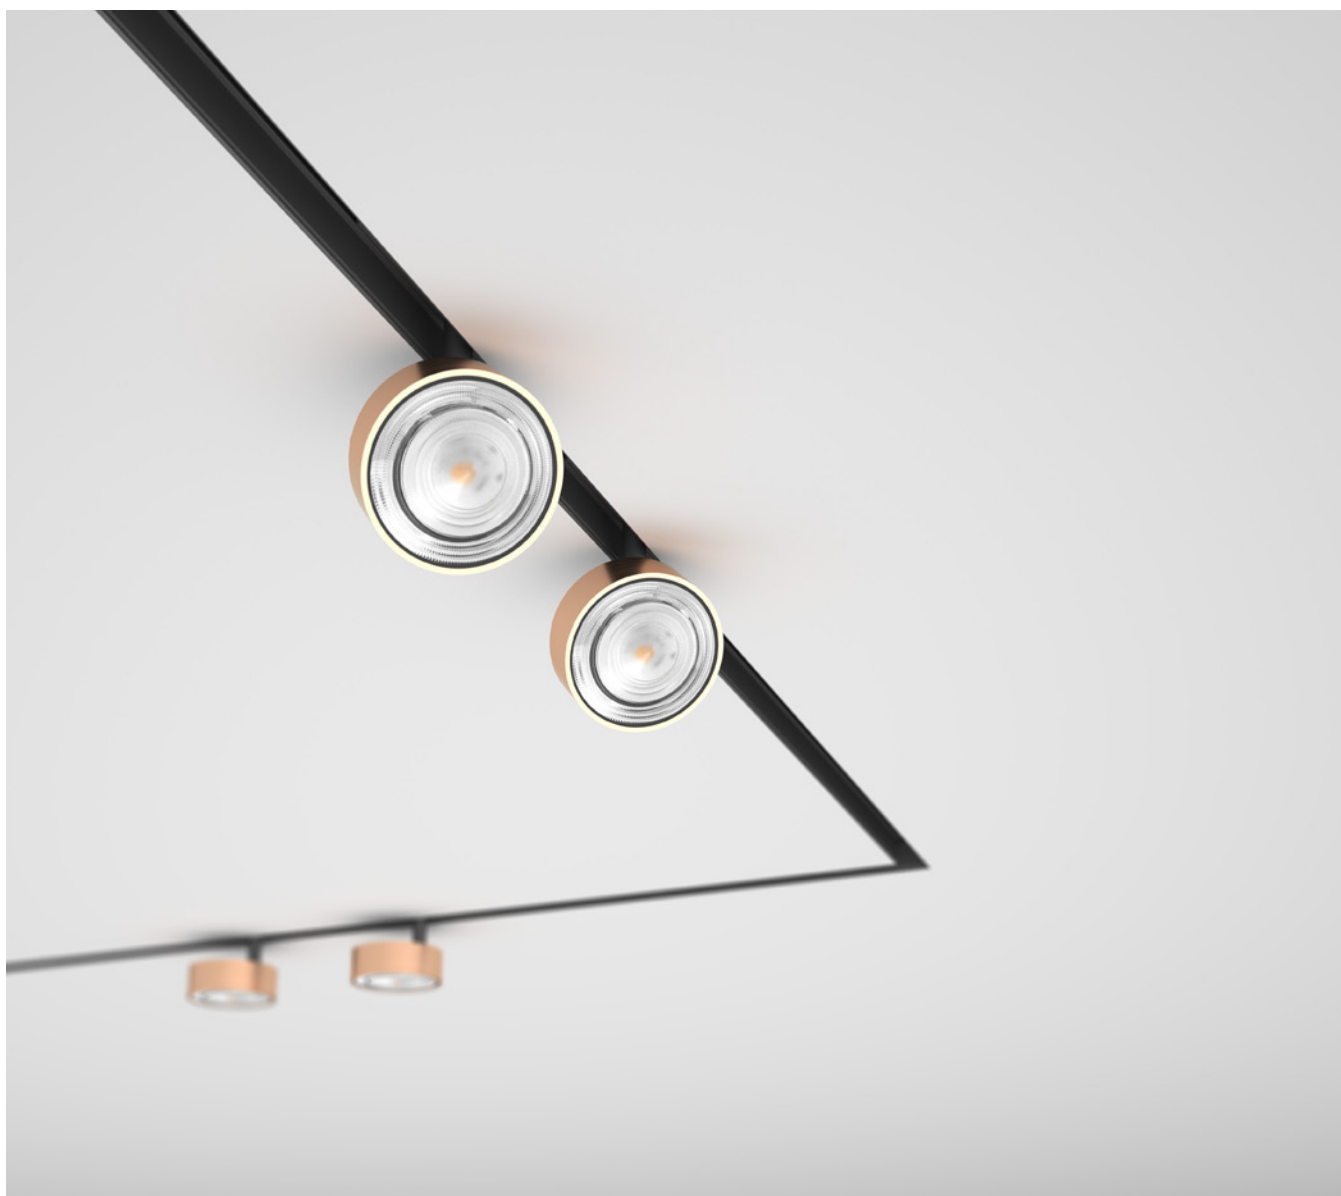

TOMI

- Excellent optical control.
- Available in different finishes.
- Integration with Low Voltage.
- DALI version available.
- CRI 90.