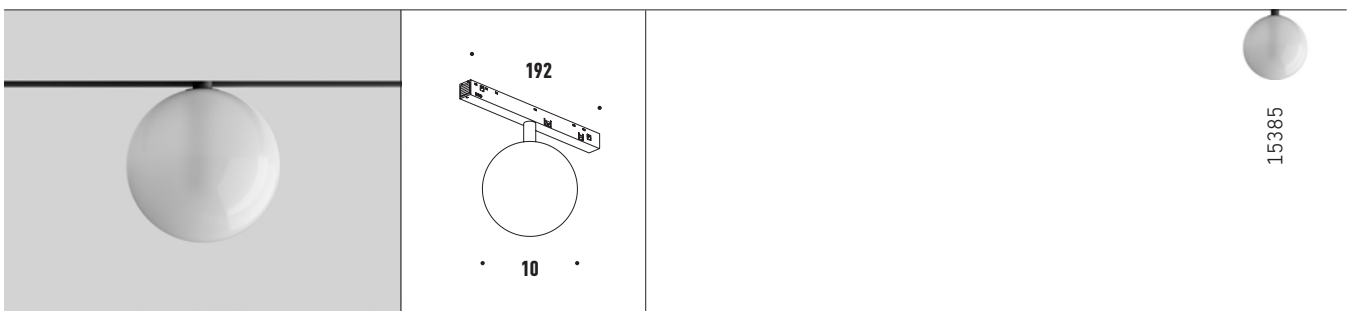

GLASS BALL

lm	K	W	Control	Lens	Dimming
216	3000	4.5	On-Off	90°	0-10V* 15278 DALI* 15279

* not included

Item no.	Page	Product
15236	7	Recessed Track-2m (Black)
15237	7	Recessed Track-3m (Black)
15238	7,8	Recessed "L" Connector (Black)
15239	7	Recessed "L" Connector IN (Black)
15240	7	Recessed "L" Connector OUT (Black)
15242	7	Surface Track-3m (Black)
15243	7	Hanging Kit (Black)
15244	7,9	Surface "L" Connector (Black)
15247	7	Live End-DIM (Black)
15248	7	Connector (Black)
15249	11	TON 6W (White-Black)
15250	11	TON 6W (Total Black)
15251	11	TON 6W (Gold-Black)
15252	11	TON 11W (White-Black)
15253	11	TON 11W (Total Black)
15254	11	TON 11W (Gold-Black)
15255	11	TON 16W (White-Black)
15256	11	TON 16W (Total Black)
15257	11	TON 16W (Gold-Black)
15258	17	DOTS 14W (Black)
15259	17	DOTS 20W (Black)
15260	15	LIGHT STRIPE 14W-30cm (Black)
15261	15	LIGHT STRIPE 20W-60cm (Black)
15262	15	LIGHT STRIPE 30W-120cm (Black)
15263	21	MOON 8W (Black)
15264	21	MOON 8W (Gold)