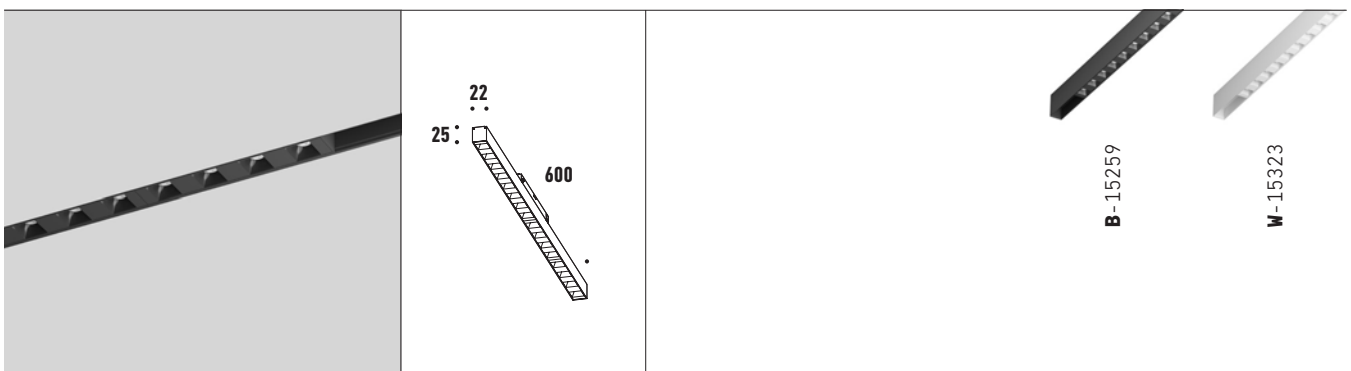

DOTS 60cm

lm	K	W	Control	Lens
1955	3000	20	On-Off	24°

Dimming

0-10V*	15278
DALI*	15279

* not included