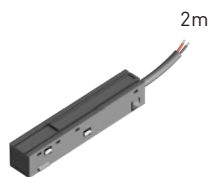

2m TRACK | 15329
 3m TRACK | 15242
 Different Lengths | upon request

HANGING KIT* Black | 15243
 Chrome | 15355

DRIVER 200W** | 15356

DRIVER 100W** | 15272

"L" CONNECTOR | 15244

"T" CONNECTOR | 15383

"X" CONNECTOR | 15381

CONNECTOR STRAIGHT | 15375

LIVE END | 15280

LIVE END DIM | 15247

CONNECTOR | 15248

** Drivers to be used on surface tracks which will be installed on concrete.

TRACKS CONNECTORS

RECESSED

"L" CONNECTOR | B-15238
| W-15326