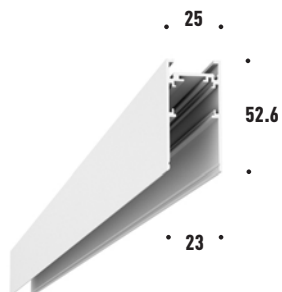

RECESSED

2m TRACK | 15324
 3m TRACK | 15325
 Different Lengths | upon request

"L" CONNECTOR | 15326

"L" CONNECTOR IN | 15327

"L" CONNECTOR OUT | 15328

"T" CONNECTOR | 15380

"X" CONNECTOR | 15378

SURFACE/SUSPENDED*