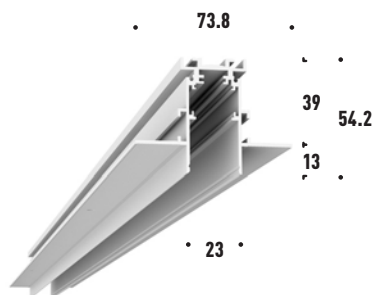

RECESSED

2m TRACK | 15324
 3m TRACK | 15325
 Different Lengths | upon request

"L" CONNECTOR | 15326

"L" CONNECTOR IN | 15327

"L" CONNECTOR OUT | 15328

"T" CONNECTOR | 15380

"X" CONNECTOR | 15378

SURFACE/SUSPENDED*