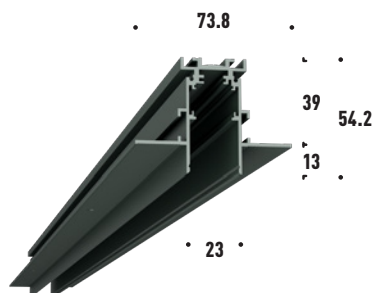

RECESSED

2m TRACK | 15236
3m TRACK | 15237
Different Lengths | upon request