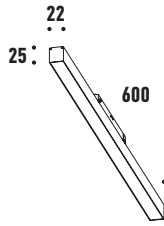

* not included

LIGHT STRIPE

- Clean minimal design.
- Diffused light effect.
- Integration with Low Voltage.
- DALI version available.

OPTIONS

B-15260

W-15335

LIGHT STRIPE 30cm

lm	K	W	Control	Lens	Dimming
625	3000	14	On-Off	90°	0-10V* 15278 DALI* 15279