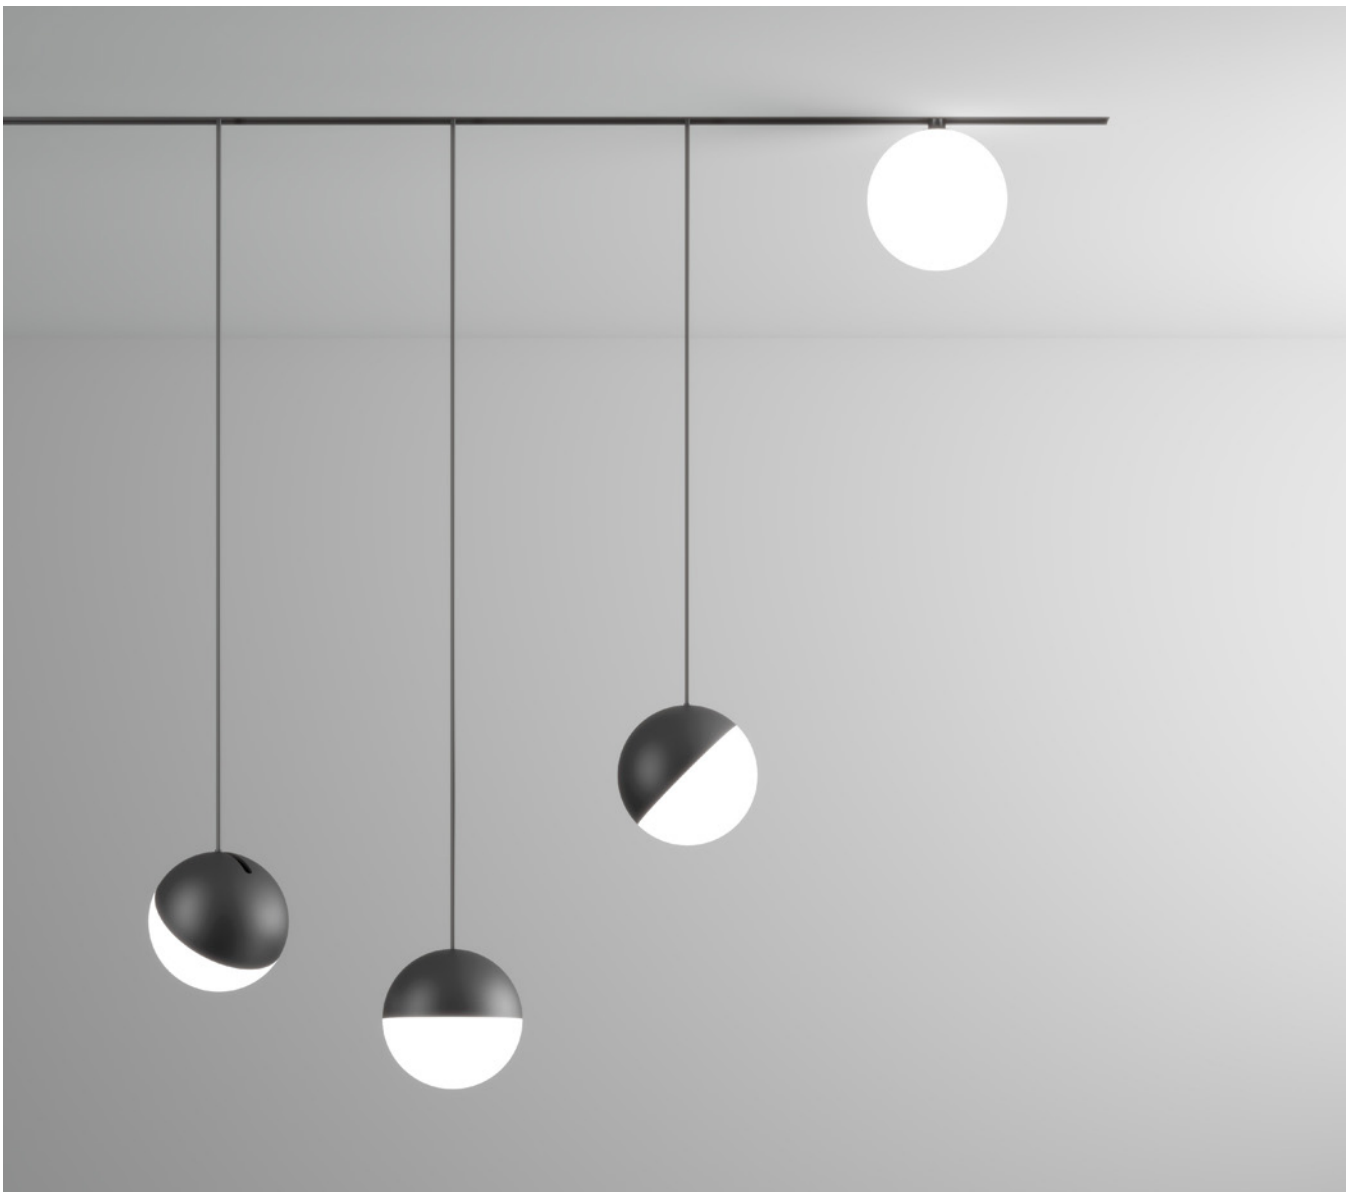

MOON

- Clean minimal design.
- Diffused light effect.
- Available in different finishes.
- Integration with Low Voltage.
- DALI version available.