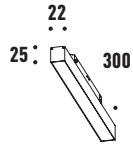

* not included

LIGHT STRIPE

- Clean minimal design.
- Diffused light effect.
- Integration with Low Voltage.
- DALI version available.

OPTIONS

B-15260

W-15335

LIGHT STRIPE 30cm

lm	K	W	Control	Lens	Dimming
625	3000	14	On-Off	90°	0-10V* 15278 DALI* 15279