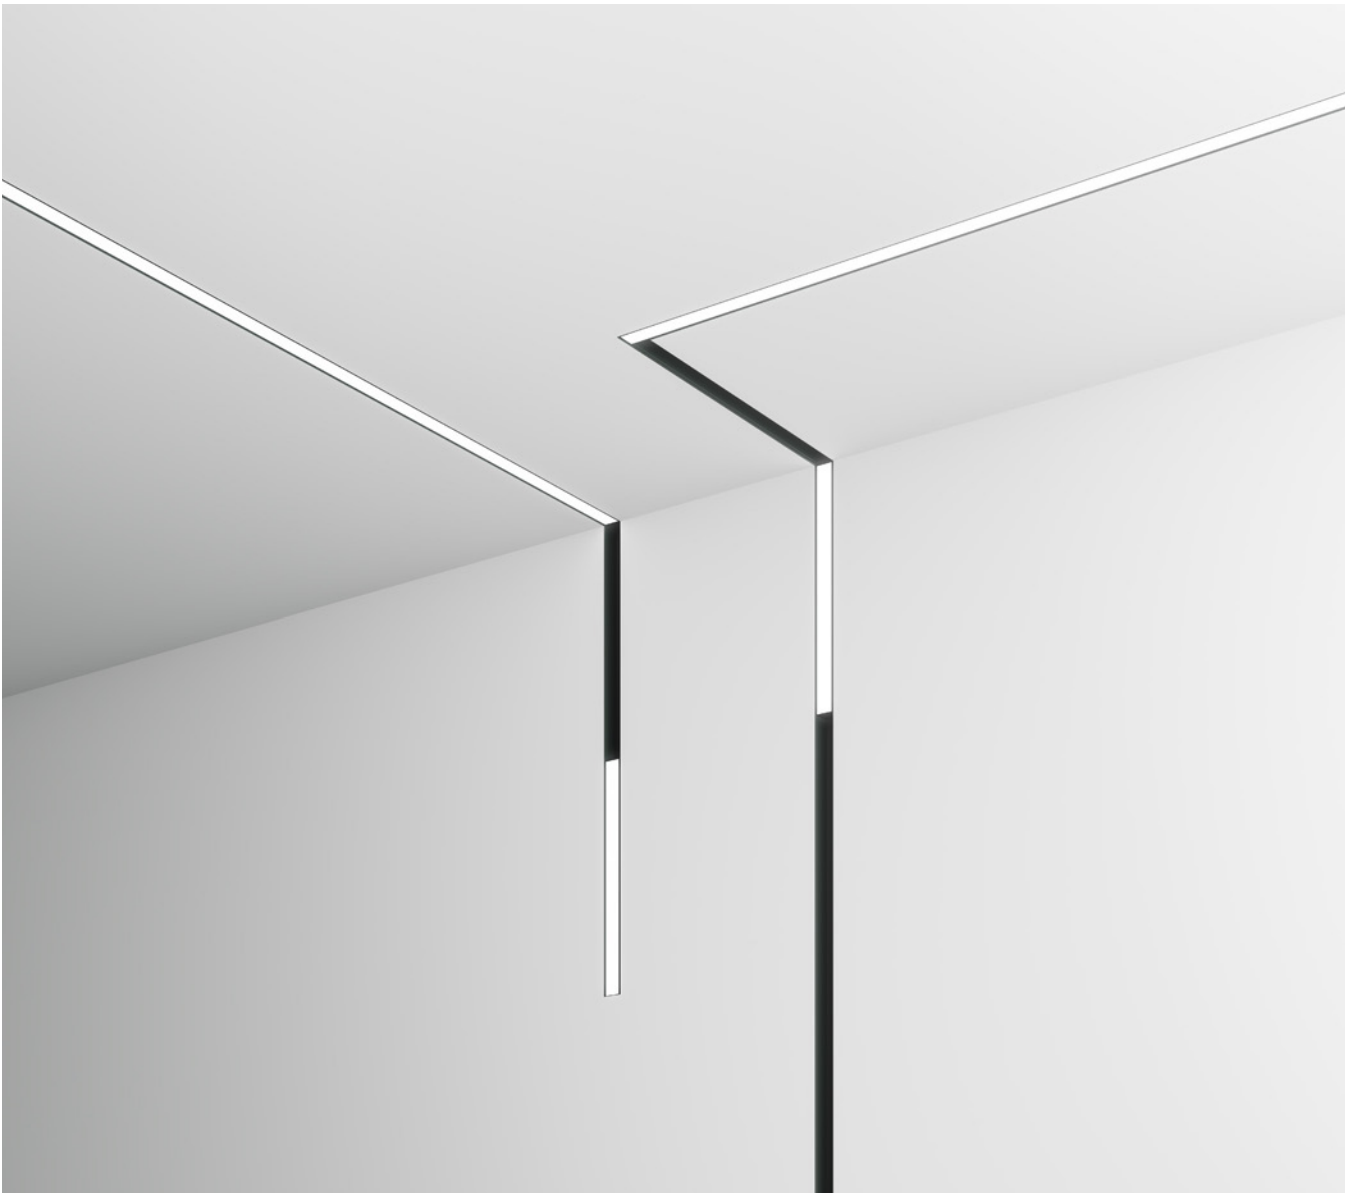

* not included

LIGHT STRIPE

- Clean minimal design.
- Diffused light effect.
- Integration with Low Voltage.
- DALI version available.

OPTIONS

B-15260

W-15335

LIGHT STRIPE 30cm

lm	K	W	Control	Lens	Dimming
625	3000	14	On-Off	90°	0-10V* 15278 DALI* 15279