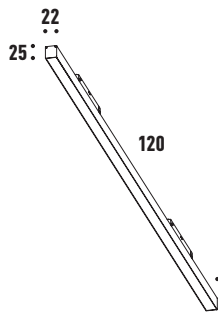

LIGHT STRIPE 60cm

lm	K	W	Control	Lens	Dimming
1090	3000	20	On-Off	90°	0-10V* 15278 DALI* 15279

B-15262

W-15337

LIGHT STRIPE 120cm

lm	K	W	Control	Lens	Dimming
1850	3000	30	On-Off	90°	0-10V* 15278 DALI* 15279

* not included