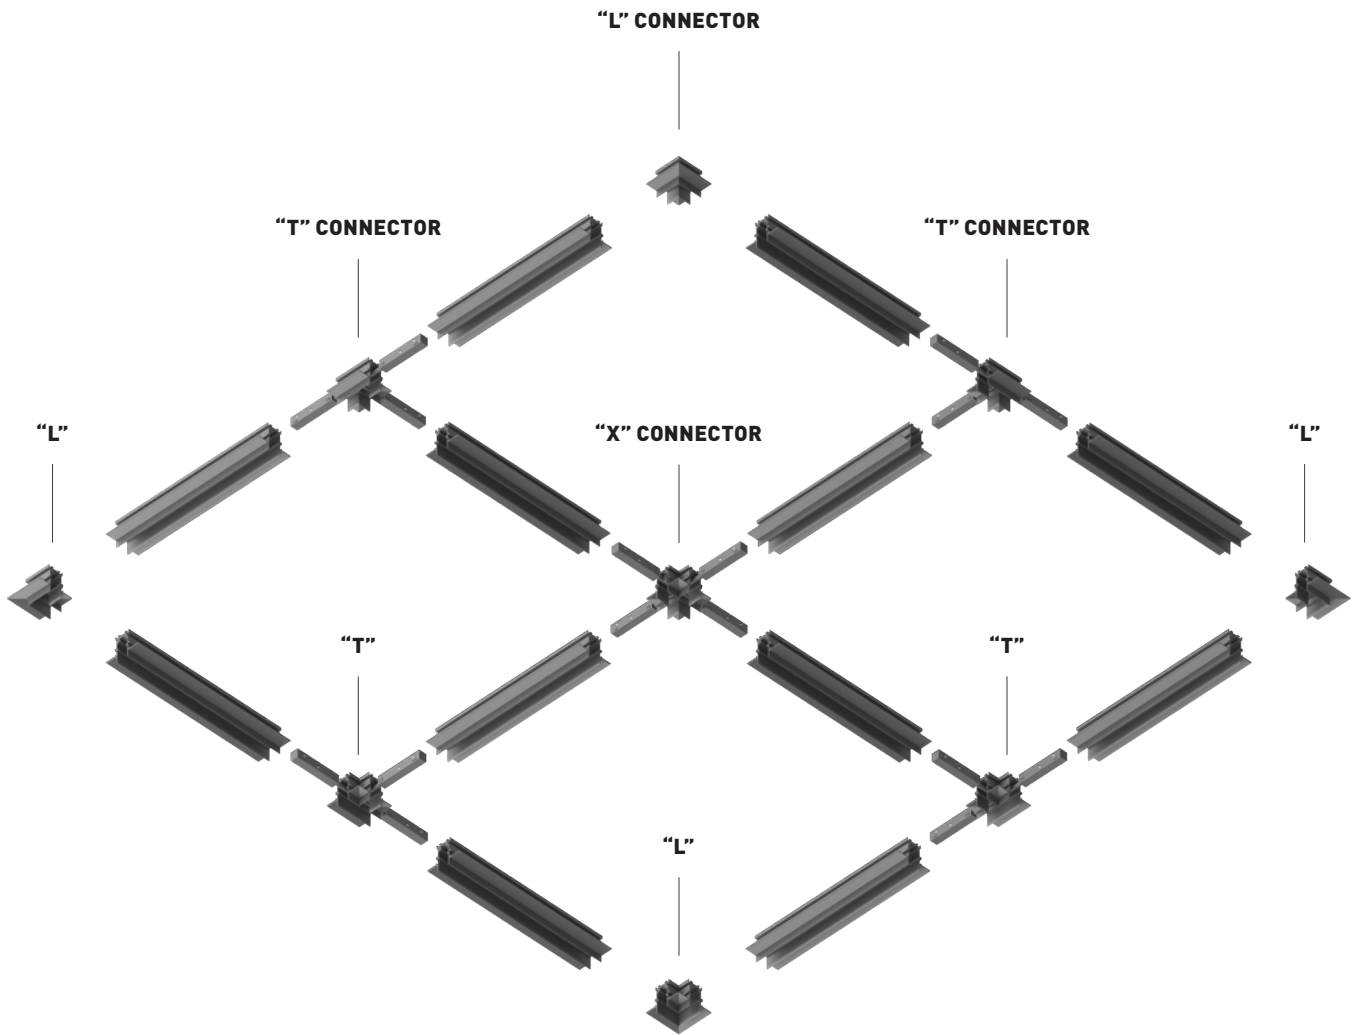

CONNECTOR STRAIGHT | 15375

LIVE END | 15280

LIVE END DIM | 15247

CONNECTOR | 15248

** Drivers to be used on surface tracks which will be installed on concrete.

TRACKS CONNECTORS

RECESSED

"L" CONNECTOR | B-15238
| W-15326