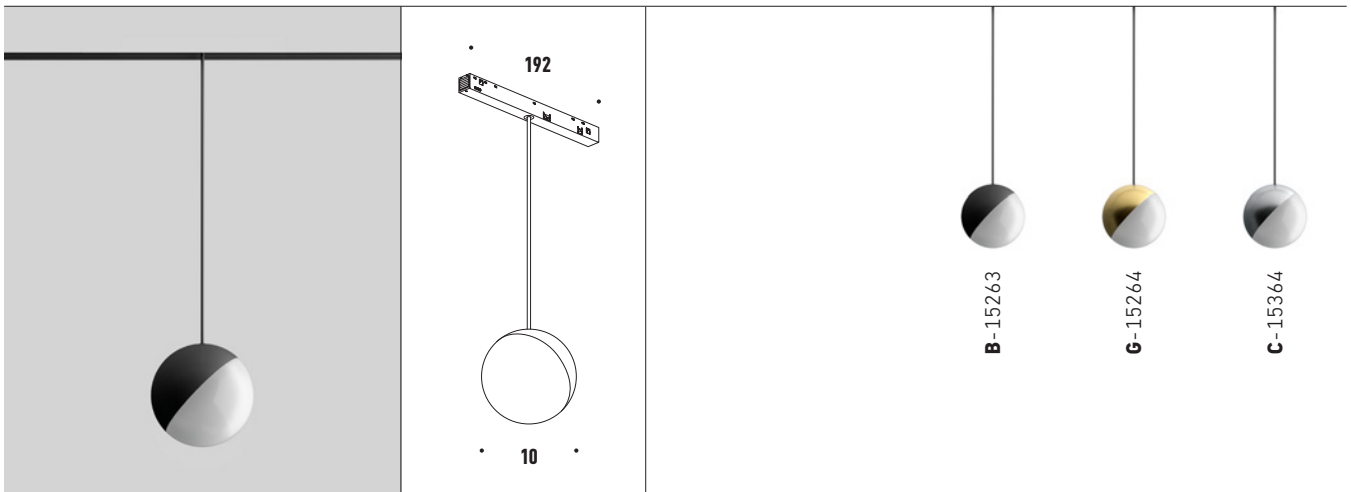

OPTIONS

MOON

lm	K	W	Control	Lens	Dimming
260	3000	8	On-Off	90°	0-10V* 15278 DALI* 15279