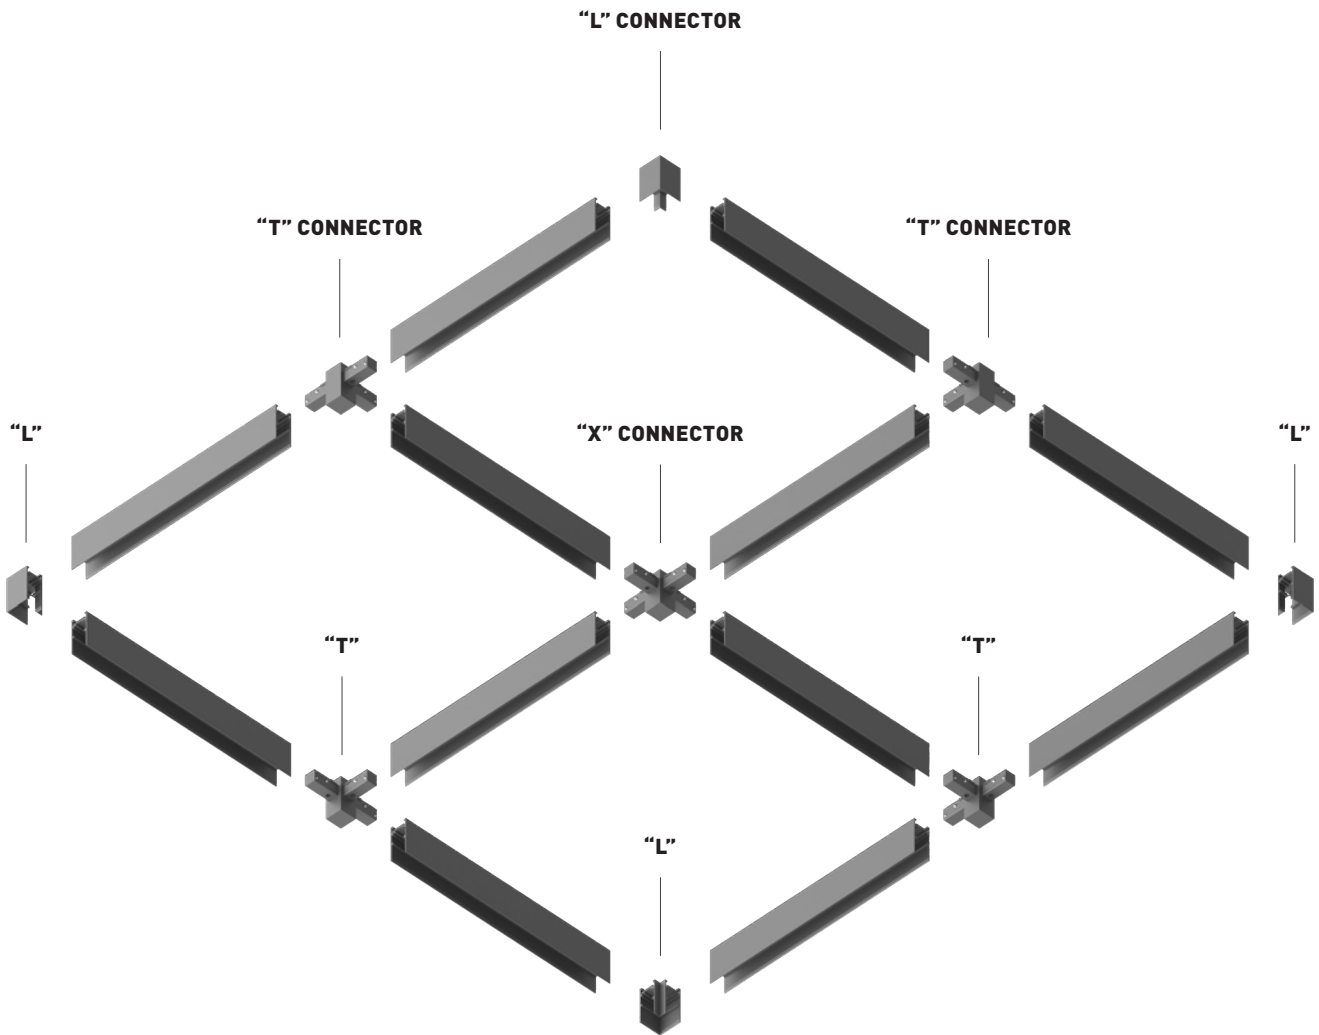

SURFACE/SUSPENDED

"T" CONNECTOR | B-15383
| W-15384

"X" CONNECTOR | B-15381
| W-15382