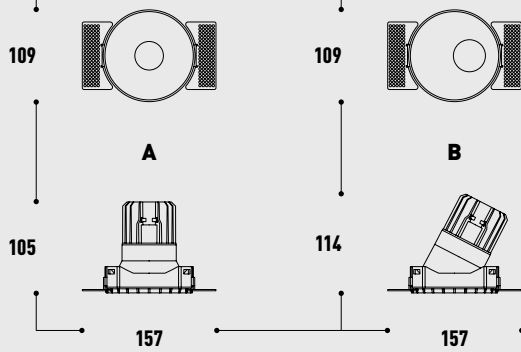

COB DOWNLIGHTS / CONE

Clight

CONE

COB Downlight

CONE is a range of circular recessed downlights featuring a trimless design and deep-set LED position that reduces glare. The luminaire is available in fixed and wall-washer versions that can be used throughout a project for many different lighting needs.

- Integrated COB LED
- CRI 90
- Trimless frame

LED	lm	K	W	INPUT mA	OPTIC	CUT OUT mm	Type	Colour	Item no.
COB	1326	3000	13	350	60°	110	A	White	15017
								Black	150177
COB	1326	3000	13	350	60°	110	B	White	15018
								Black	150188

DIAM	LUX	DIST	
1.8 m 1.9 m	1141 lx 2848 lx	1 m	A B
2.2 m 2.2 m	286 lx 286 lx	2 m	
3.2 m 3.3 m	127 lx 127 lx	3 m	
4.3 m 4.4 m	71 lx 72 lx	4 m	

CARTON	Size (L*W*H) cm	PCS	CBM	kg
A	46*40*28	12	0.051	8.7
B	46*40*28	12	0.051	8.7