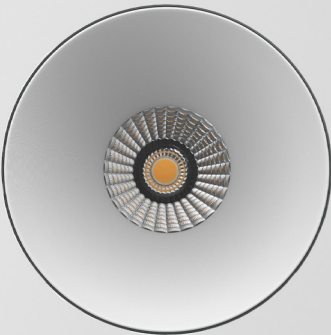

COB DOWNLIGHTS / CONE

Clight

CONE

COB Downlight

CONE is a range of circular recessed downlights featuring a trimless design and deep-set LED position that reduces glare. The luminaire is available in fixed and wall-washer versions that can be used throughout a project for many different lighting needs.

- Integrated COB LED
- CRI 90
- Trimless frame

LED	lm	K	W	INPUT mA	OPTIC	CUT OUT mm	Type	Colour	Item no.
COB	1326	3000	13	350	60°	110	A	White	15017
								Black	150177
COB	1326	3000	13	350	60°	110	B	White	15018
								Black	150188

DIAM	LUX	DIST	
1.8 m 1.9 m	1141 lx 2848 lx	1 m	A B
2.2 m 2.2 m	286 lx 286 lx	2 m	
3.2 m 3.3 m	127 lx 127 lx	3 m	
4.3 m 4.4 m	71 lx 72 lx	4 m	

CARTON	Size (L*W*H) cm	PCS	CBM	kg
A	46*40*28	12	0.051	8.7
B	46*40*28	12	0.051	8.7