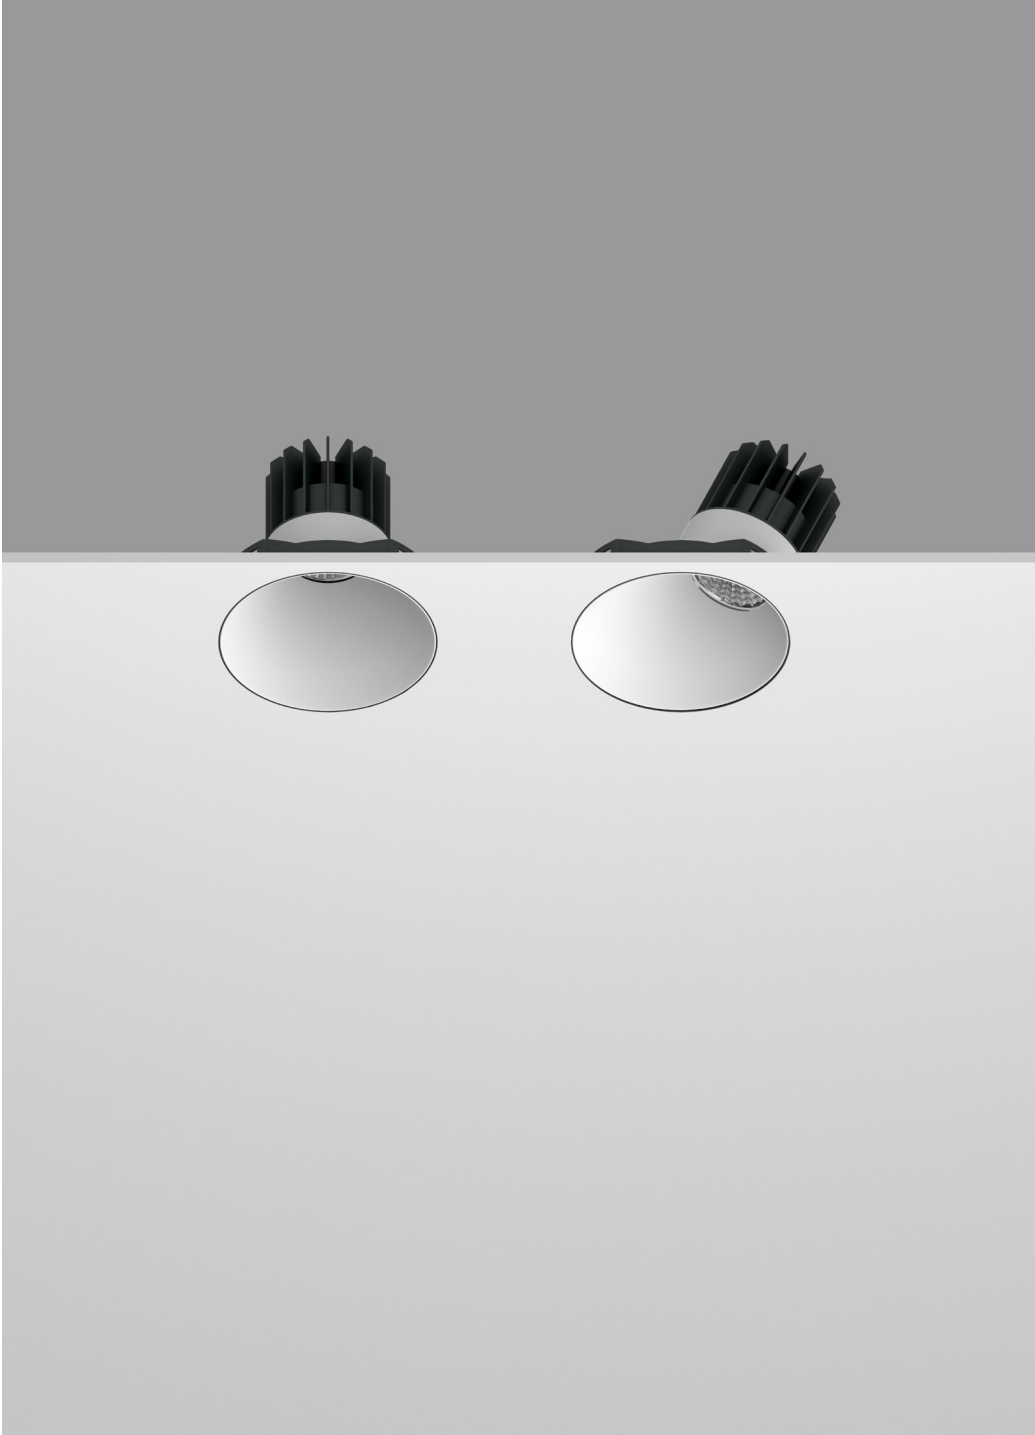

COB DOWNLIGHTS / CONE

Clight

CONE

COB Downlight

CONE is a range of circular recessed downlights featuring a trimless design and deep-set LED position that reduces glare. The luminaire is available in fixed and wall-washer versions that can be used throughout a project for many different lighting needs.

- Integrated COB LED
- CRI 90
- Trimless frame

LED	lm	K	W	INPUT mA	OPTIC	CUT OUT mm	Type	Colour	Item no.
COB	1326	3000	13	350	60°	110	A	White	15017
								Black	150177
COB	1326	3000	13	350	60°	110	B	White	15018
								Black	150188