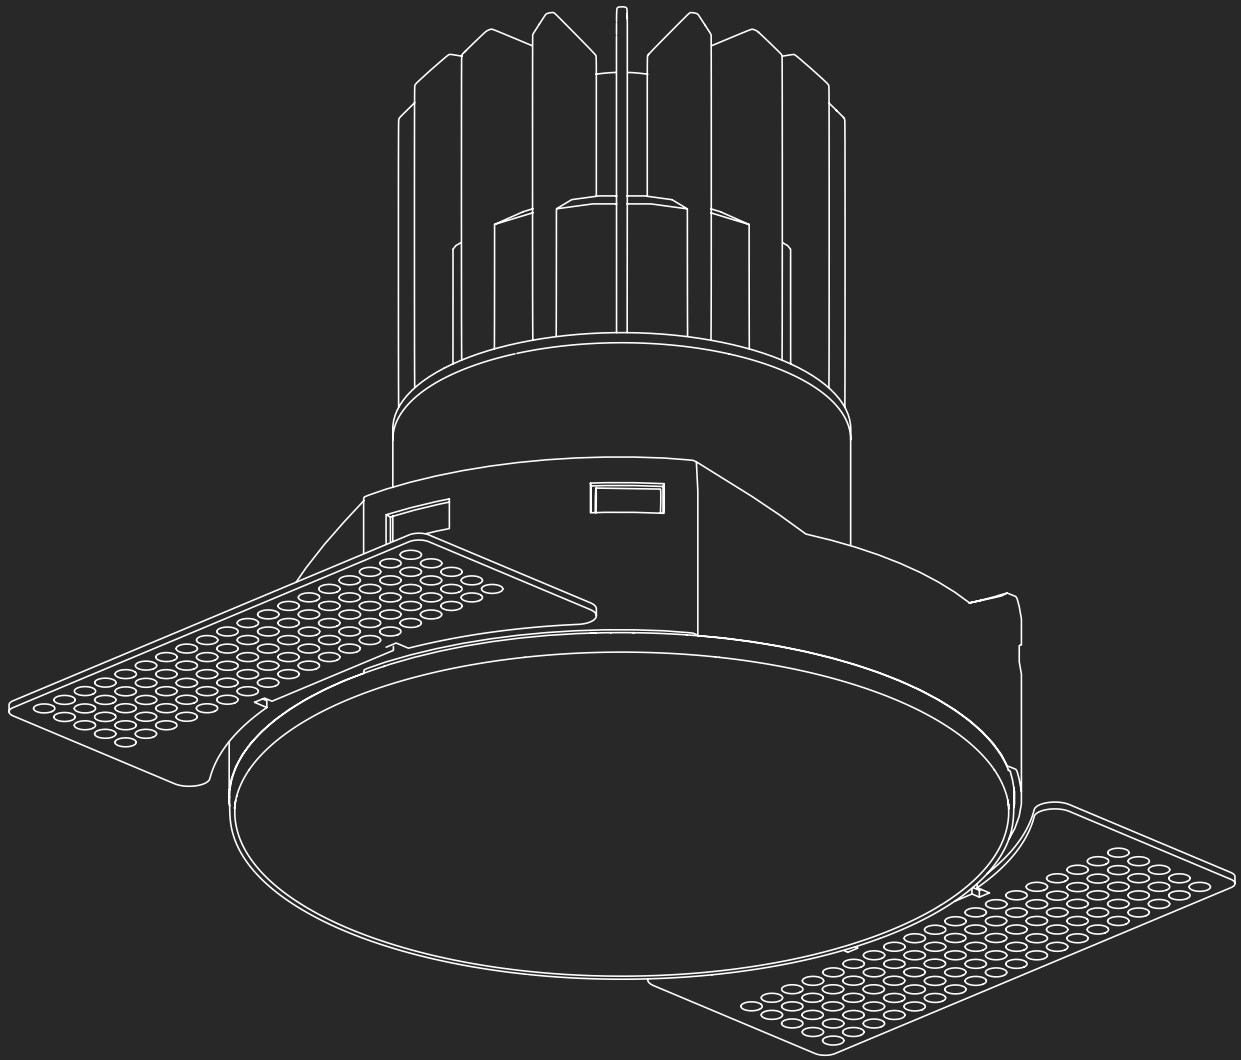

COB DOWNLIGHTS / CONE

Clight

CONE

COB Downlight

CONE is a range of circular recessed downlights featuring a trimless design and deep-set LED position that reduces glare. The luminaire is available in fixed and wall-washer versions that can be used throughout a project for many different lighting needs.

- Integrated COB LED
- CRI 90
- Trimless frame

LED	lm	K	W	INPUT mA	OPTIC	CUT OUT mm	Type	Colour	Item no.
COB	1326	3000	13	350	60°	110	A	White	15017
								Black	150177
COB	1326	3000	13	350	60°	110	B	White	15018
								Black	150188

DIAM	LUX	DIST	
1.8 m 1.9 m	1141 lx 2848 lx	1 m	A B
2.2 m 2.2 m	286 lx 286 lx	2 m	
3.2 m 3.3 m	127 lx 127 lx	3 m	
4.3 m 4.4 m	71 lx 72 lx	4 m	

CARTON	Size (L*W*H) cm	PCS	CBM	kg
A	46*40*28	12	0.051	8.7
B	46*40*28	12	0.051	8.7