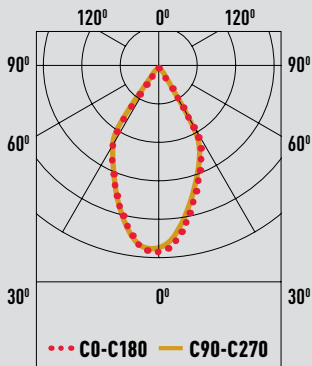

COB DOWNLIGHTS / CONE

Clight

CONE

COB Downlight

CONE is a range of circular recessed downlights featuring a trimless design and deep-set LED position that reduces glare. The luminaire is available in fixed and wall-washer versions that can be used throughout a project for many different lighting needs.

- Integrated COB LED
- CRI 90
- Trimless frame

LED	lm	K	W	INPUT mA	OPTIC	CUT OUT mm	Type	Colour	Item no.
COB	1326	3000	13	350	60°	110	A	White	15017
								Black	150177
COB	1326	3000	13	350	60°	110	B	White	15018
								Black	150188

DIAM	LUX	DIST	
1.8 m 1.9 m	1141 lx 2848 lx	1 m	A B
2.2 m 2.2 m	286 lx 286 lx	2 m	
3.2 m 3.3 m	127 lx 127 lx	3 m	
4.3 m 4.4 m	71 lx 72 lx	4 m	

CARTON	Size (L*W*H) cm	PCS	CBM	kg
A	46*40*28	12	0.051	8.7
B	46*40*28	12	0.051	8.7