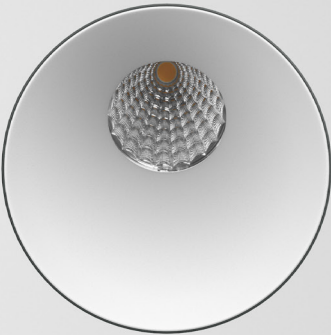

COB DOWNLIGHTS / CONE

Clight

CONE

COB Downlight

CONE is a range of circular recessed downlights featuring a trimless design and deep-set LED position that reduces glare. The luminaire is available in fixed and wall-washer versions that can be used throughout a project for many different lighting needs.

- Integrated COB LED
- CRI 90
- Trimless frame

LED	lm	K	W	INPUT mA	OPTIC	CUT OUT mm	Type	Colour	Item no.
COB	1326	3000	13	350	60°	110	A	White	15017
								Black	150177
COB	1326	3000	13	350	60°	110	B	White	15018
								Black	150188

DIAM	LUX	DIST	
1.8 m 1.9 m	1141 lx 2848 lx	1 m	A B
2.2 m 2.2 m	286 lx 286 lx	2 m	
3.2 m 3.3 m	127 lx 127 lx	3 m	
4.3 m 4.4 m	71 lx 72 lx	4 m	

CARTON	Size (L*W*H) cm	PCS	CBM	kg
A	46*40*28	12	0.051	8.7
B	46*40*28	12	0.051	8.7