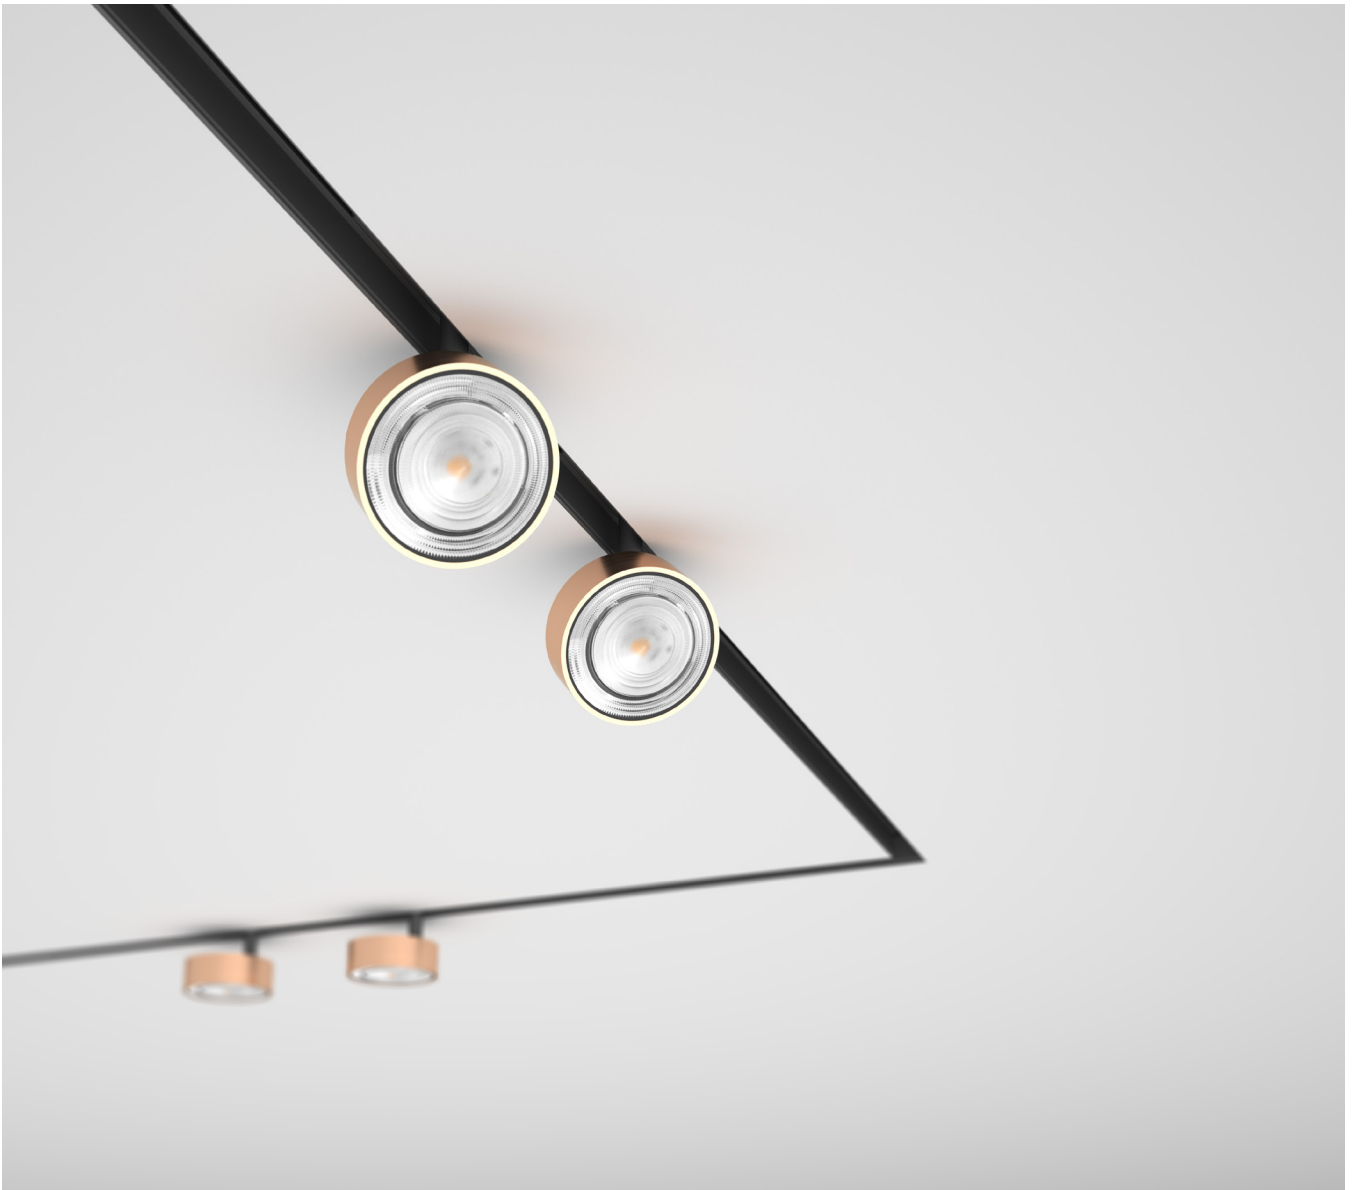

TOMI

- Excellent optical control.
- Available in different finishes.
- Integration with Low Voltage.
- DALI version available.
- CRI 90.

OPTIONS

				 <p>Total White-15360</p>	 <p>Total Black-15361</p>
--	--	--	--	---	---