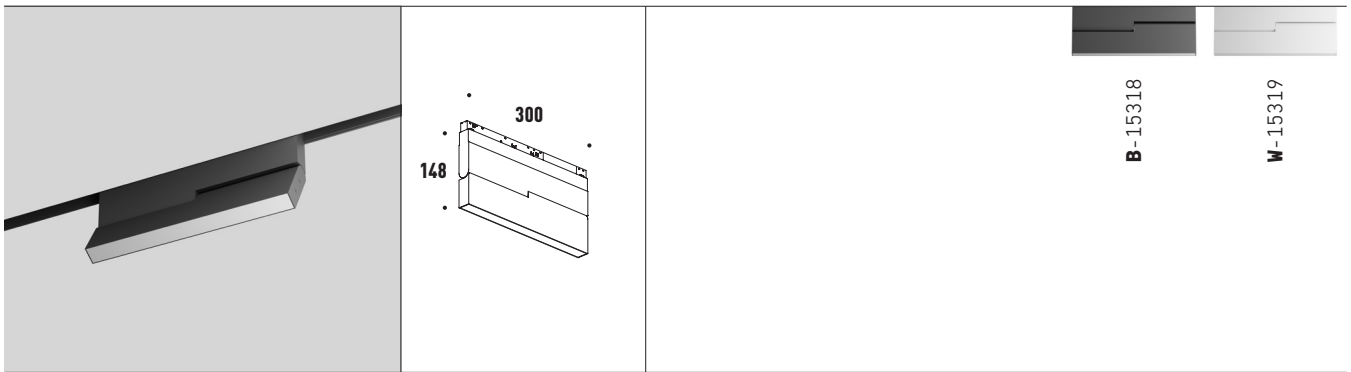

OUT

- Clean minimal design.
- Diffused light effect.
- Integration with Low Voltage.
- DALI version available.

OPTIONS

B-15316

W-15317

OUT 30cm

lm	K	W	Control	Lens	Dimming
2183	3000	25	On-Off	90°	0-10V* 15278 DALI* 15279