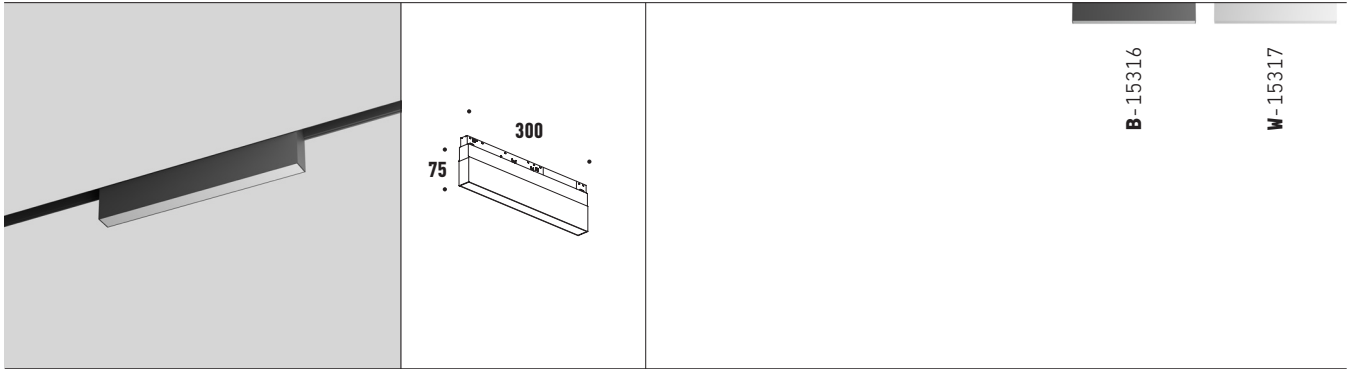

OUT

- Clean minimal design.
- Diffused light effect.
- Integration with Low Voltage.
- DALI version available.

OPTIONS

B-15316

W-15317

OUT 30cm

lm	K	W	Control	Lens	Dimming
2183	3000	25	On-Off	90°	0-10V* 15278 DALI* 15279