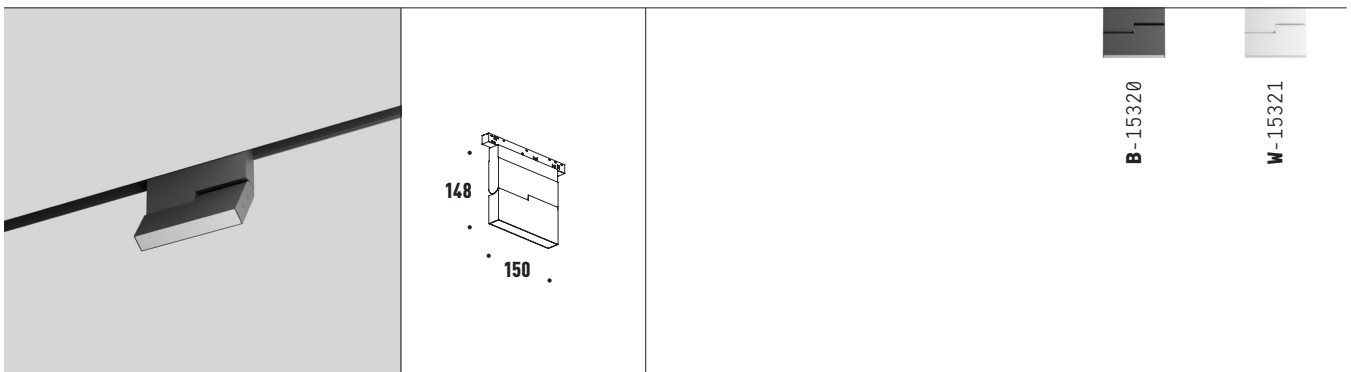

B-15320

W-15321

BOOK 15cm

lm	K	W	Control	Lens	Dimming
1034	3000	12	On-Off	90°	0-10V* 15278 DALI* 15279

* not included