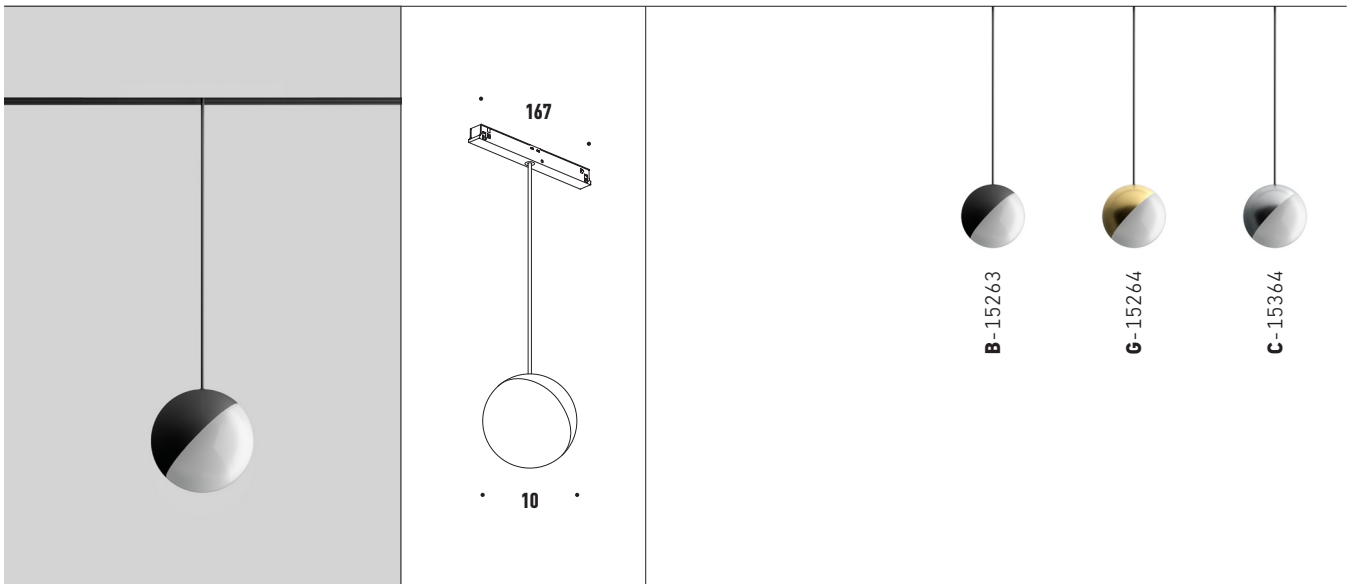

MOON

- Clean minimal design.
- Diffused light effect.
- Available in different finishes.
- Integration with Low Voltage.
- DALI version available.

OPTIONS

MOON

lm	K	W	Control	Lens	Dimming
984	3000	8	On-Off	90°	0-10V* 15278
					DALI* 15279