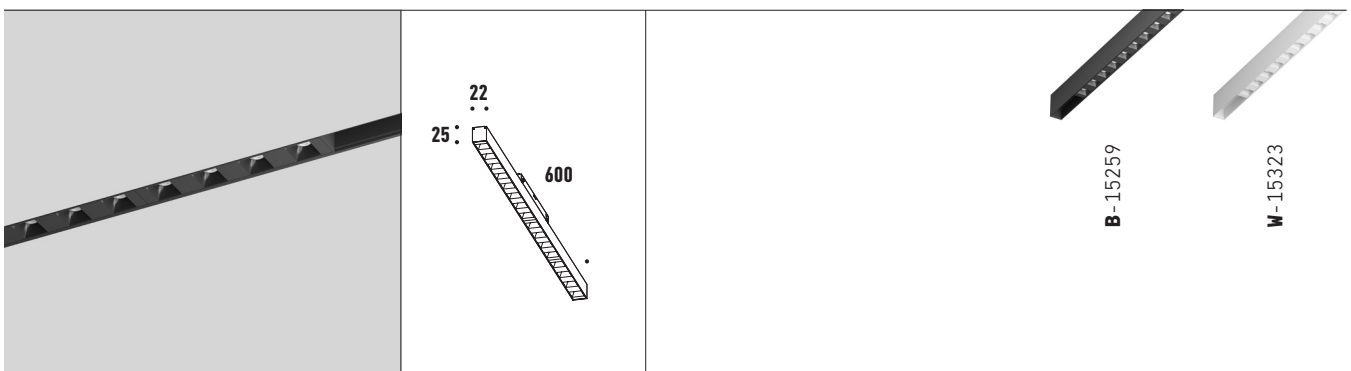

DOTS

- Excellent optical control.
- Dark Light effect.
- Integration with Low Voltage.
- DALI version available.
- CRI 90.

OPTIONS

DOTS 30cm

lm	K	W	Control	Lens
768	3000	14	On-Off	24°

Dimming

0-10V*	15278
DALI*	15279

DOTS 60cm

lm	K	W	Control	Lens
1089	3000	20	On-Off	24°

Dimming

0-10V*	15278
DALI*	15279

* not included

www.clight-led.com