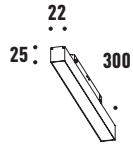

* not included

LIGHT STRIPE

- Clean minimal design.
- Diffused light effect.
- Integration with Low Voltage.
- DALI version available.

OPTIONS

B-15260

W-15335

LIGHT STRIPE 30cm

lm	K	W	Control	Lens	Dimming
492	3000	14	On-Off	90°	0-10V* 15278 DALI* 15279