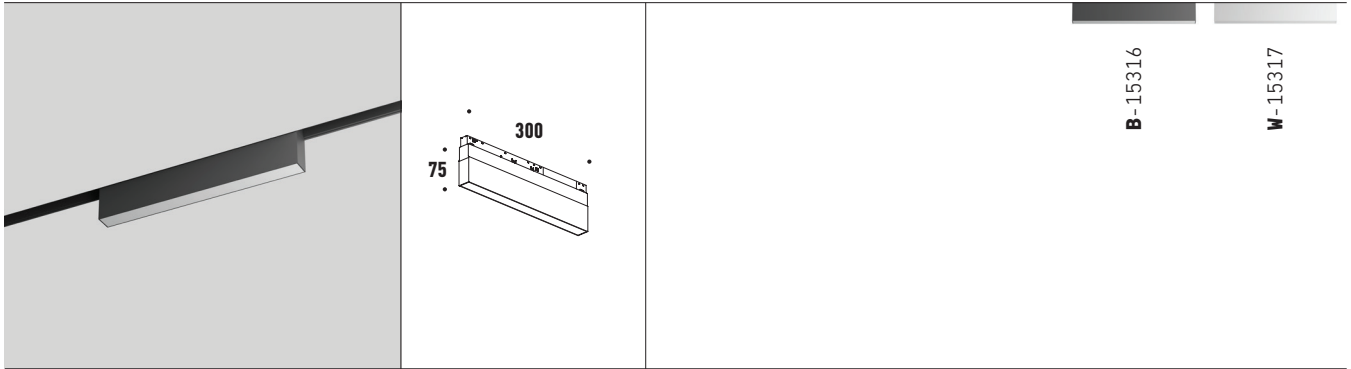

OPTIONS

B-15316

W-15317

OUT 30cm

lm	K	W	Control	Lens	Dimming
2183	3000	25	On-Off	90°	0-10V* 15278
					DALI* 15279