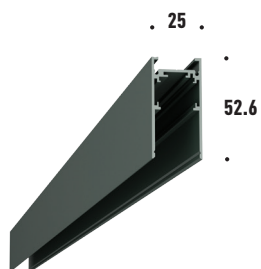

RECESSED

2m TRACK | 15326

3m TRACK | 15327

Different Lengths | upon request

"L" CONNECTOR | 15238

"L" CONNECTOR IN | 15239

"L" CONNECTOR OUT | 15240

SURFACE SUSPENDED*