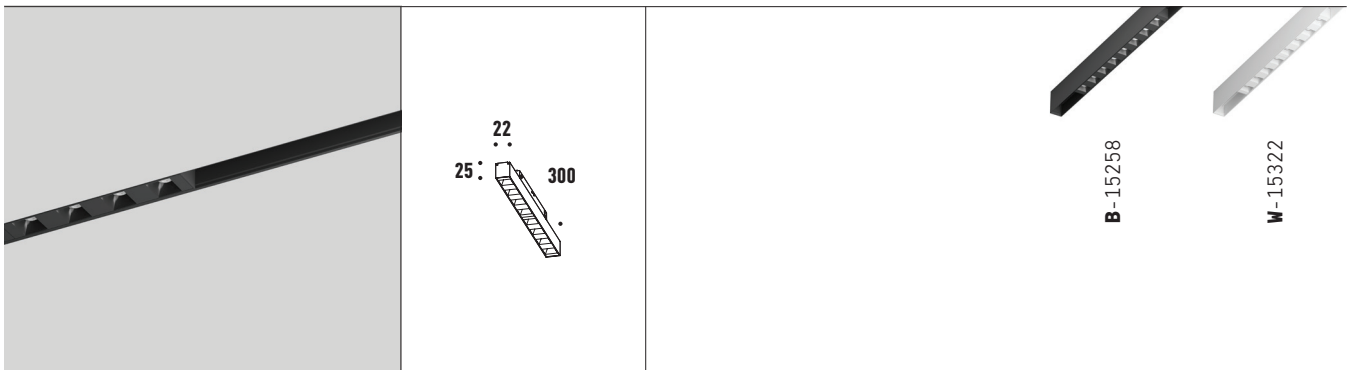

OPTIONS

DOTS 30cm

lm	K	W	Control	Lens	Dimming
768	3000	14	On-Off	24°	0-10V* 15278 DALI* 15279