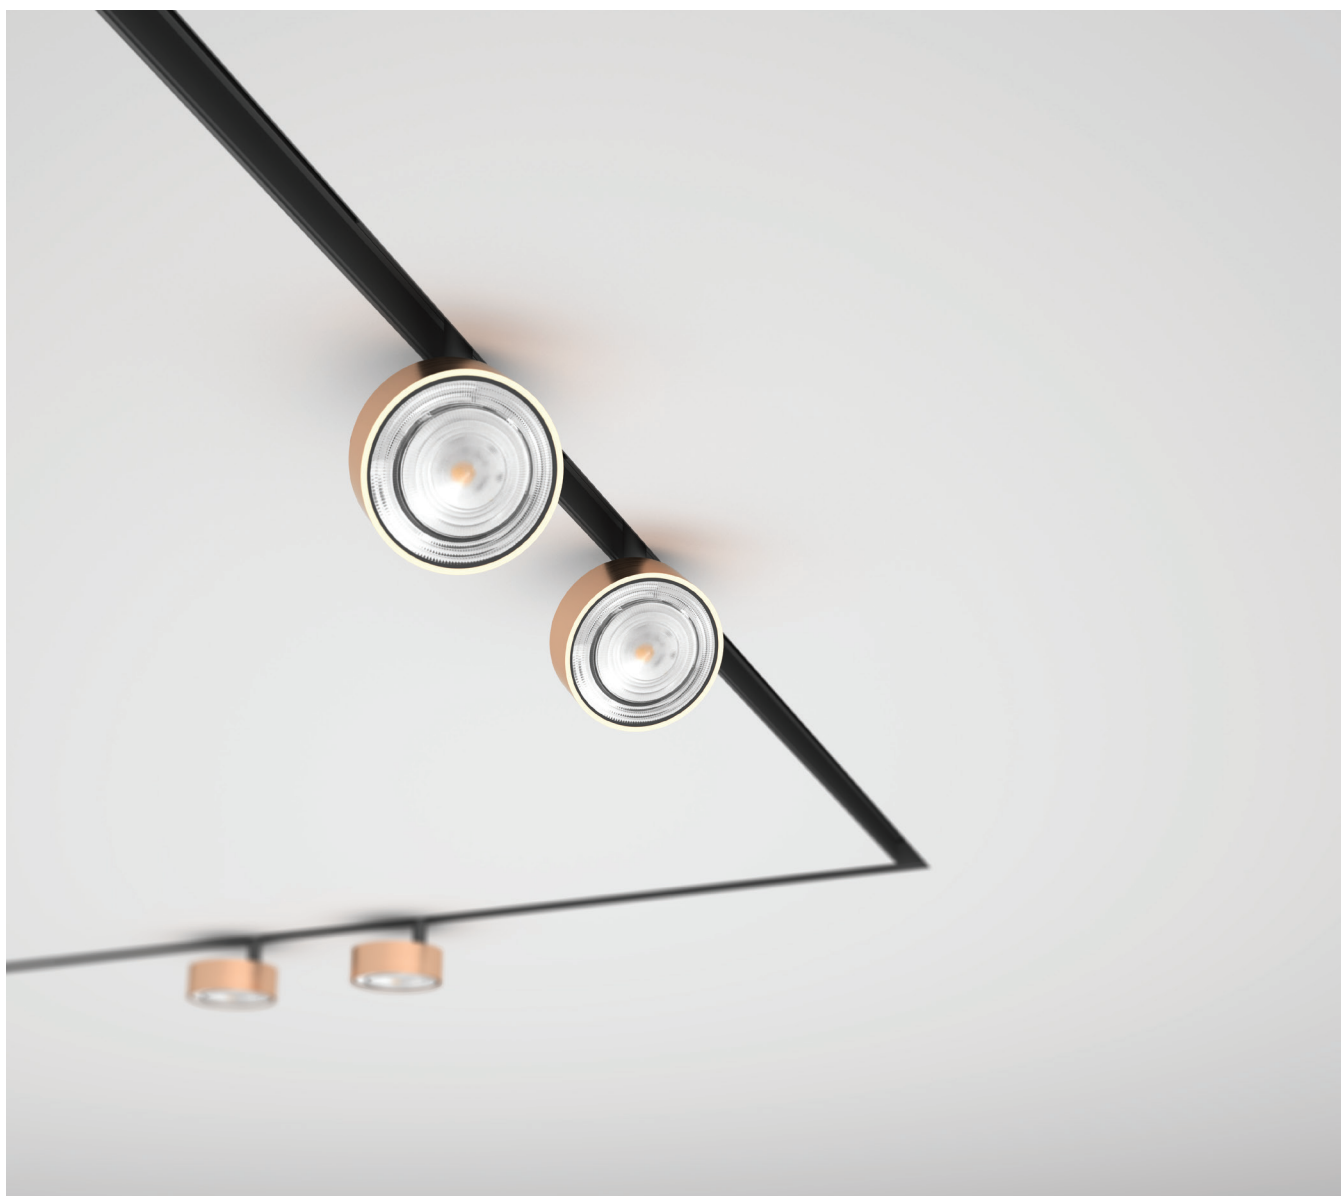

TOMI

- Excellent optical control.
- Available in different finishes.
- Integration with Low Voltage.
- DALI version available.
- CRI 90.