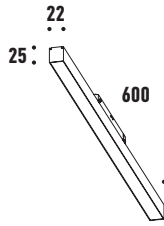

* not included

LIGHT STRIPE

- Clean minimal design.
- Diffused light effect.
- Integration with Low Voltage.
- DALI version available.

OPTIONS

B-15260

W-15335

LIGHT STRIPE 30cm

lm	K	W	Control	Lens	Dimming
492	3000	14	On-Off	90°	0-10V* 15278 DALI* 15279