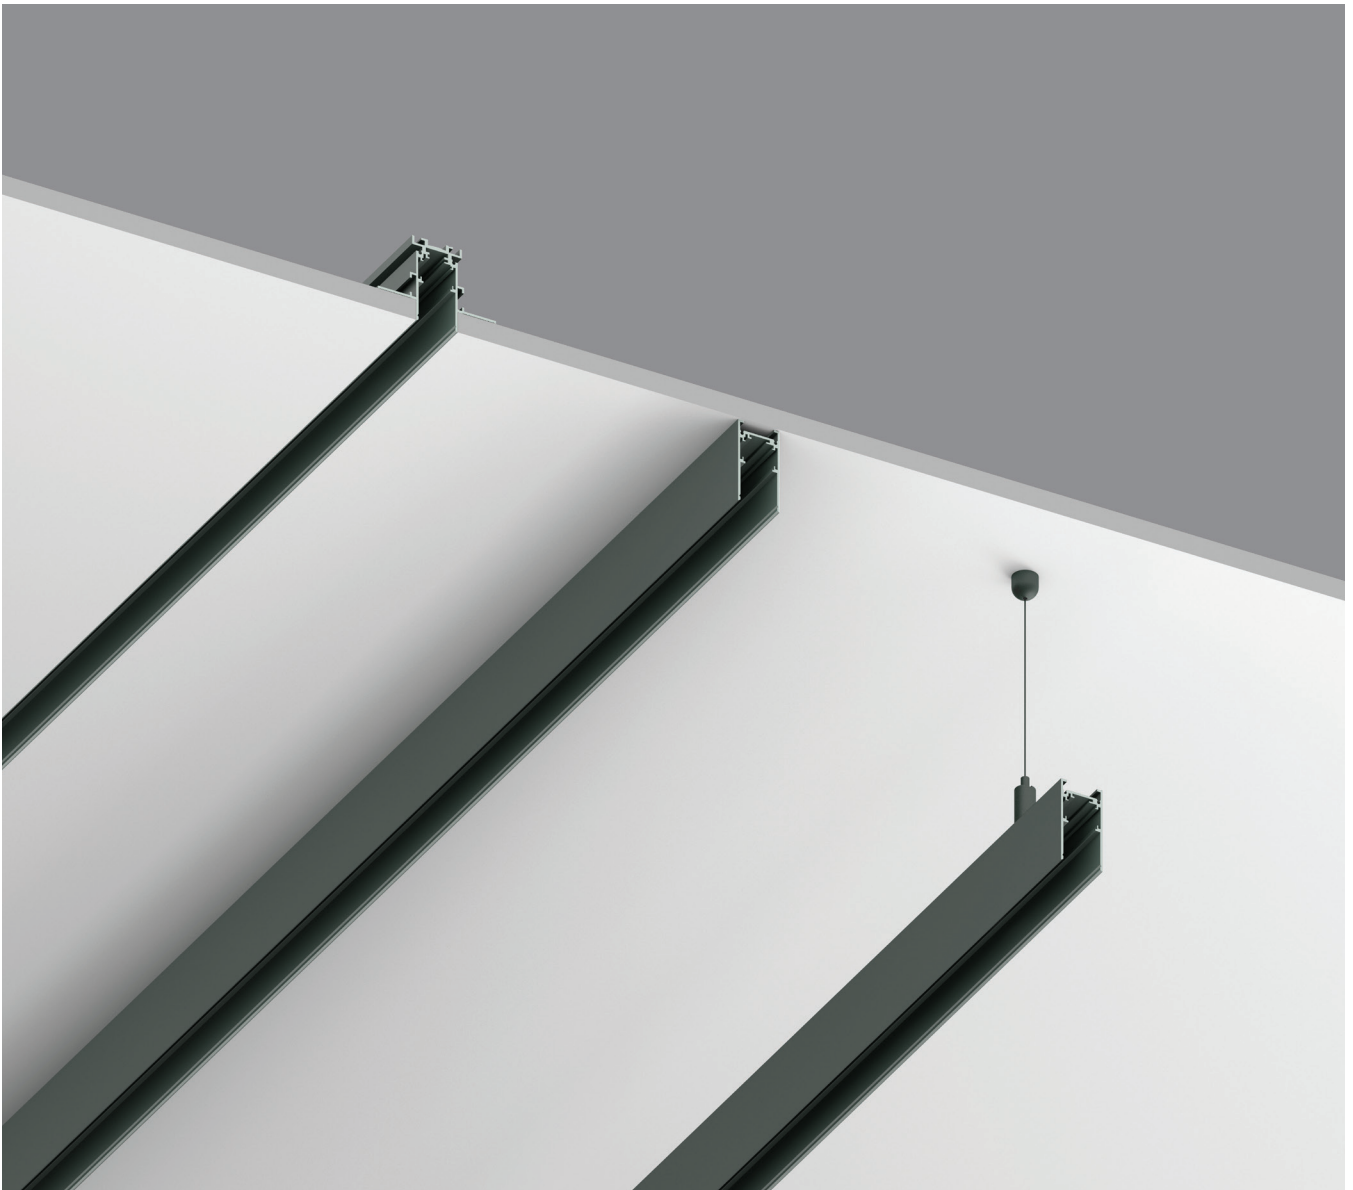

LIVE END DIM | 15333

CONNECTOR | 15334

** Drivers to be used on surface tracks which will be installed on concrete.

TRACKS

- Low Voltage System.
- Minimal design.
- Different kinds of applications.
- Wide range of accessories.