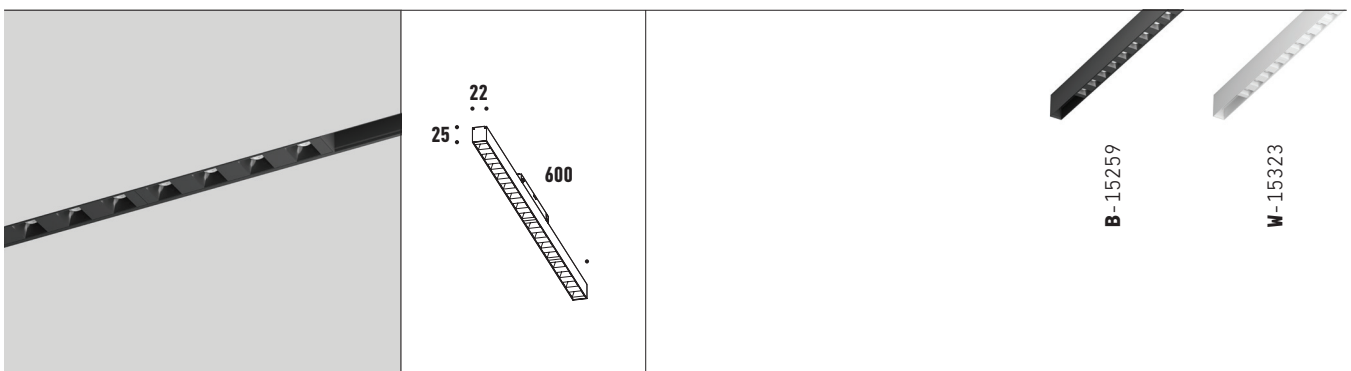

DOTS 60cm

lm	K	W	Control	Lens	Dimming
1089	3000	20	On-Off	24°	0-10V* 15278 DALI* 15279

* not included