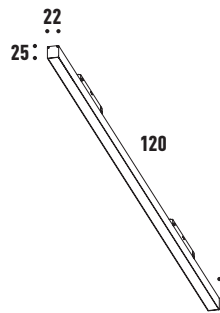

LIGHT STRIPE 60cm

lm	K	W	Control	Lens	Dimming
984	3000	20	On-Off	90°	0-10V* 15278 DALI* 15279

B-15262

W-15337

LIGHT STRIPE 120cm

lm	K	W	Control	Lens	Dimming
1476	3000	30	On-Off	90°	0-10V* 15278 DALI* 15279

* not included