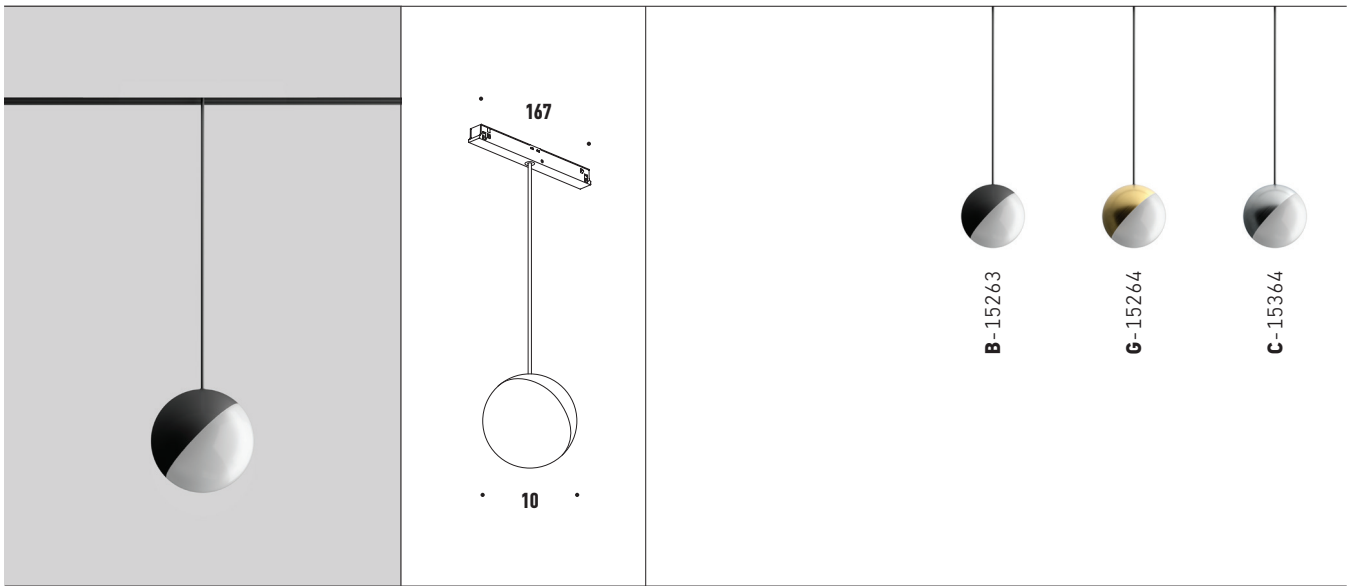

OPTIONS

MOON

lm	K	W	Control	Lens	Dimming
984	3000	8	On-Off	90°	0-10V* 15278
					DALI* 15279

* not included