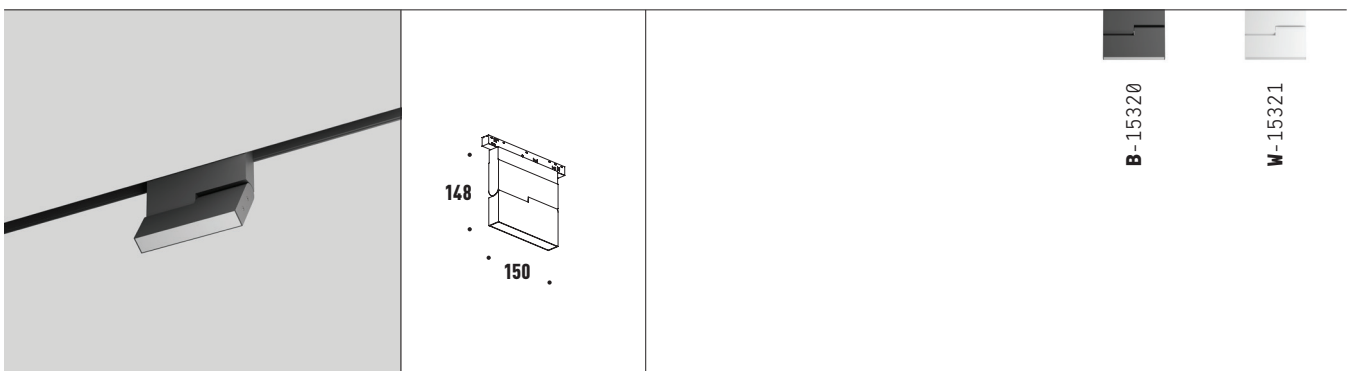

B-15320

W-15321

BOOK 15cm

lm	K	W	Control	Lens	Dimming
1034	3000	12	On-Off	90°	0-10V* 15278
					DALI* 15279

* not included