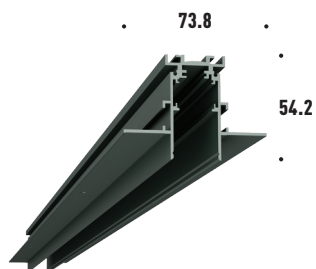

RECESSED

2m TRACK | 15326

3m TRACK | 15327

Different Lengths | upon request

"L" CONNECTOR | 15238

"L" CONNECTOR IN | 15239

"L" CONNECTOR OUT | 15240